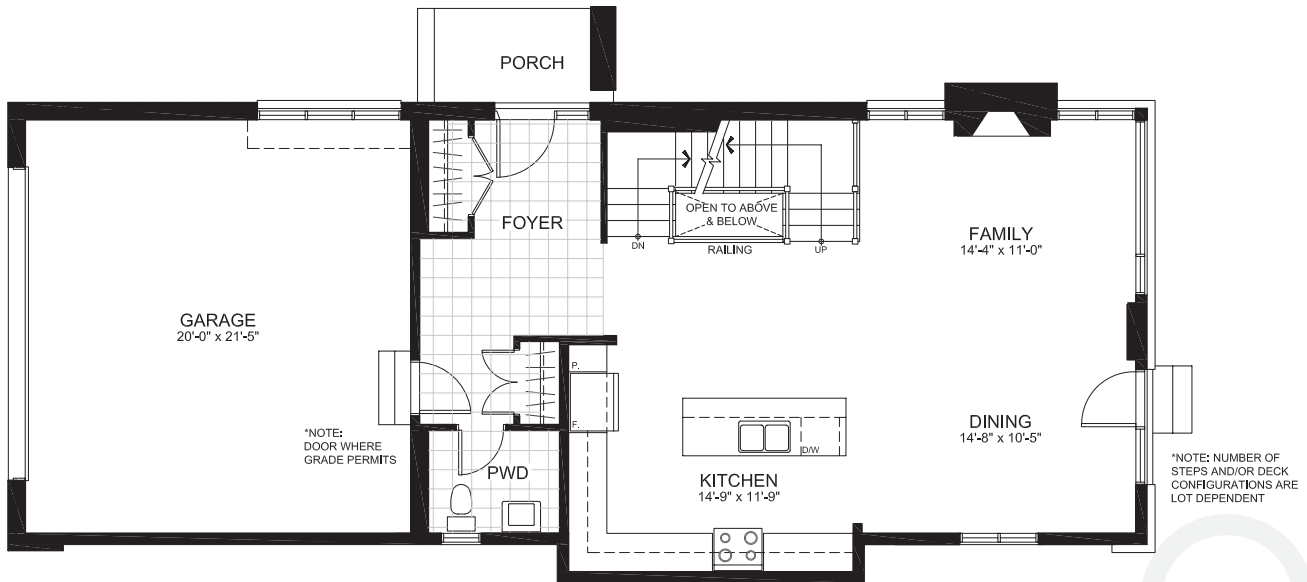

**GRANDVIEW
COURT**
STONEBRIDGE

2-STOREY SINGLES (31' LOTS)

ROSEBERRY

2240 sq. ft.

3 Bedrooms | 2.5 Bathrooms

GROUND FLOOR

**GRANDVIEW
COURT**
STONEBRIDGE

ROSEBERRY

SECOND FLOOR

**GRANDVIEW
COURT**
STONEBRIDGE

ROSEBERRY

BASEMENT