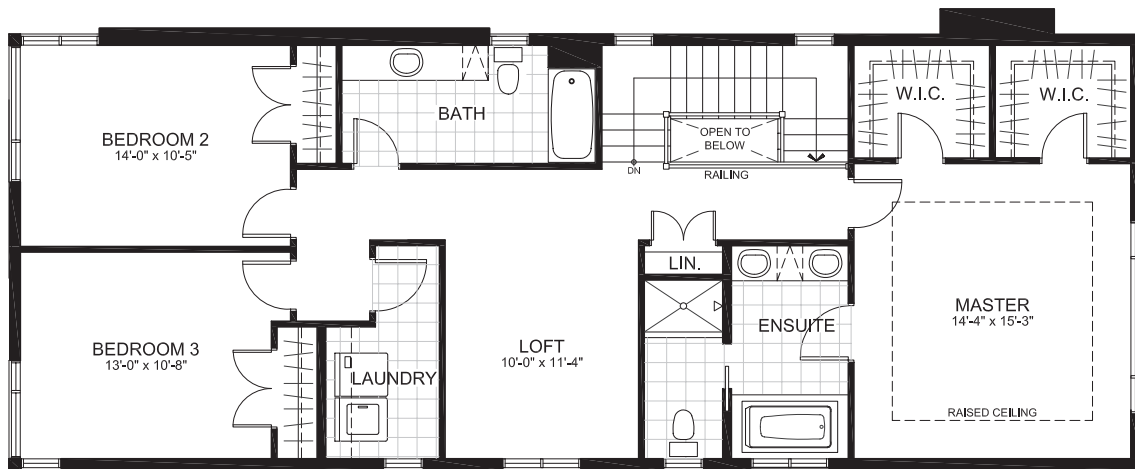

**GRANDVIEW
COURT**
STONEBRIDGE

2-STOREY SINGLES (31' LOTS)

ROSEBERRY

2240 sq. ft.

3 Bedrooms | 2.5 Bathrooms

GROUND FLOOR

**GRANDVIEW
COURT**
STONEBRIDGE

ROSEBERRY

SECOND FLOOR

**GRANDVIEW
COURT**
STONEBRIDGE

ROSEBERRY

BASEMENT