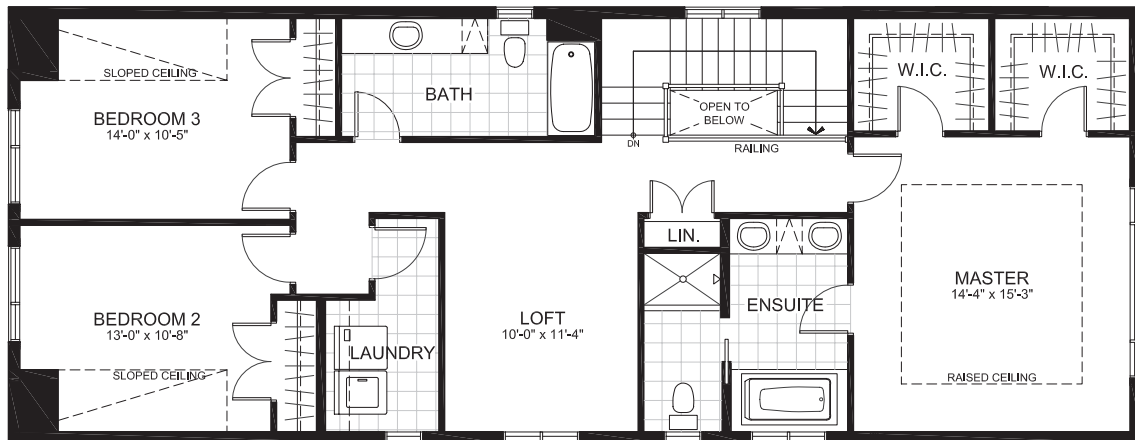

**GRANDVIEW  
COURT**  
STONEBRIDGE

2-STOREY SINGLES (31' LOTS)

**WILMONT**

2230 sq. ft.

3 Bedrooms | 2.5 Bathrooms

GROUND FLOOR

**GRANDVIEW  
COURT**  
STONEBRIDGE

**WILMONT**

**SECOND FLOOR**

**GRANDVIEW  
COURT**  
STONEBRIDGE

WILMONT

BASEMENT