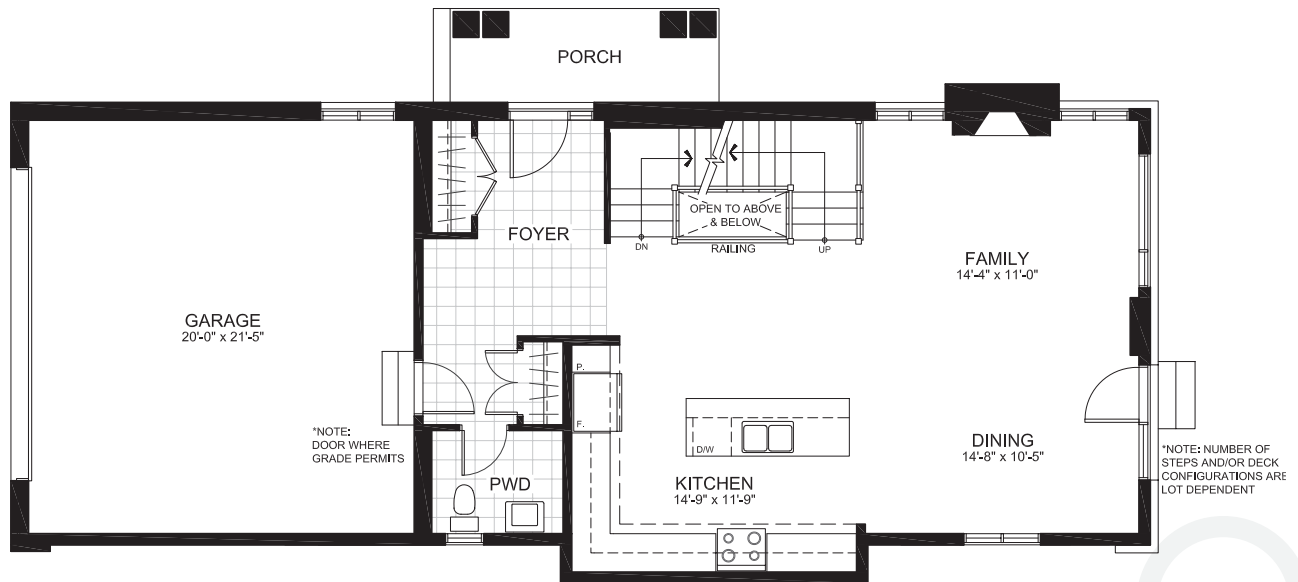

**GRANDVIEW  
COURT**  
STONEBRIDGE

2-STOREY SINGLES (31' LOTS)

**WILMONT**

2230 sq. ft.

3 Bedrooms | 2.5 Bathrooms

GROUND FLOOR

**GRANDVIEW  
COURT**  
STONEBRIDGE

**WILMONT**

**SECOND FLOOR**

**GRANDVIEW  
COURT**  
STONEBRIDGE

WILMONT

BASEMENT