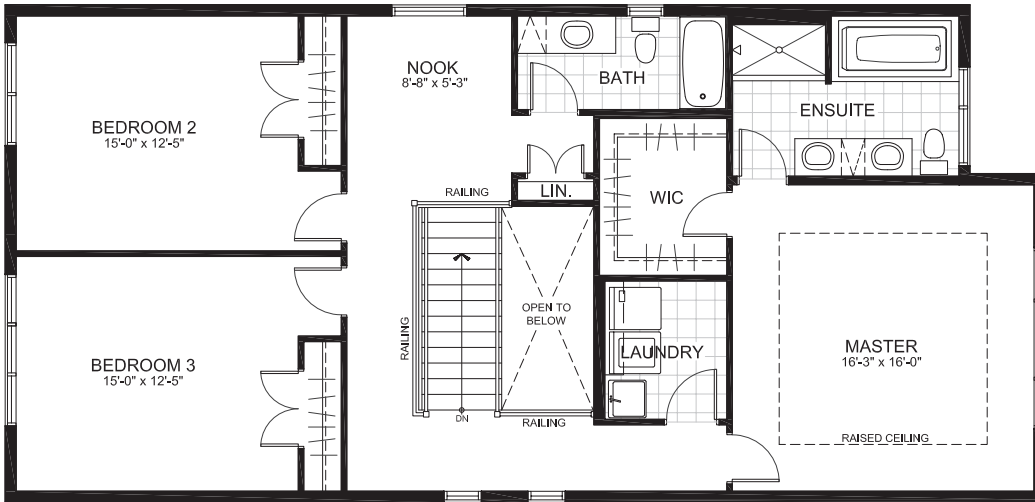

2-STOREY SINGLES (35' LOTS)

THE ACADIA

2520 sq. ft. (ALT 2568 sq. ft.)

3 Bedrooms | 2.5 Bathrooms

(2nd storey ALT option available with additional bedroom)

GROUND FLOOR

THE ACADIA

SECOND FLOOR

ALT SECOND FLOOR

THE ACADIA

BASEMENT