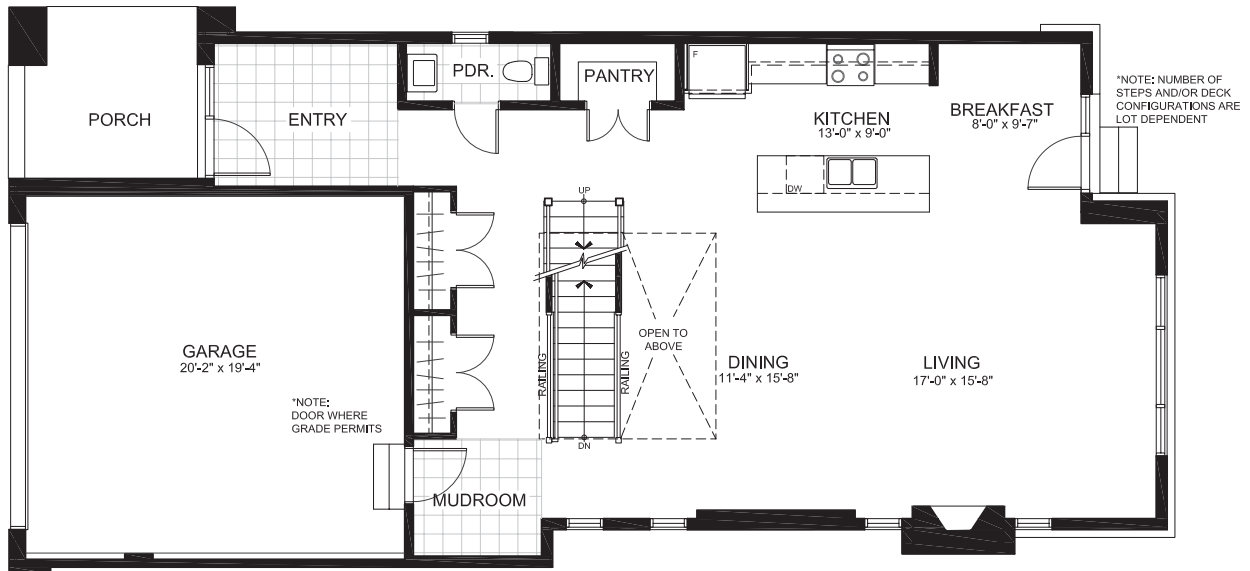

2-STOREY SINGLES (35' LOTS)

THE ACADIA

2520 sq. ft. (ALT 2568 sq. ft.)

3 Bedrooms | 2.5 Bathrooms

(2nd storey ALT option available with additional bedroom)

GROUND FLOOR

THE ACADIA

SECOND FLOOR

ALT SECOND FLOOR

THE ACADIA

BASEMENT