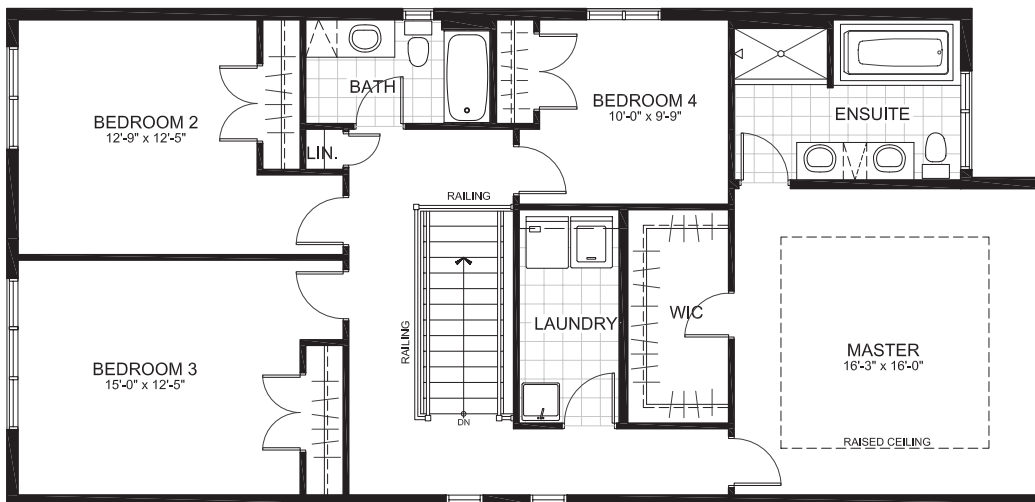

2-STOREY SINGLES (35' LOTS)

THE ACADIA

2520 sq. ft. (ALT 2568 sq. ft.)

3 Bedrooms | 2.5 Bathrooms

(2nd storey ALT option available with additional bedroom)

GROUND FLOOR

THE ACADIA

SECOND FLOOR

ALT SECOND FLOOR

THE ACADIA

BASEMENT