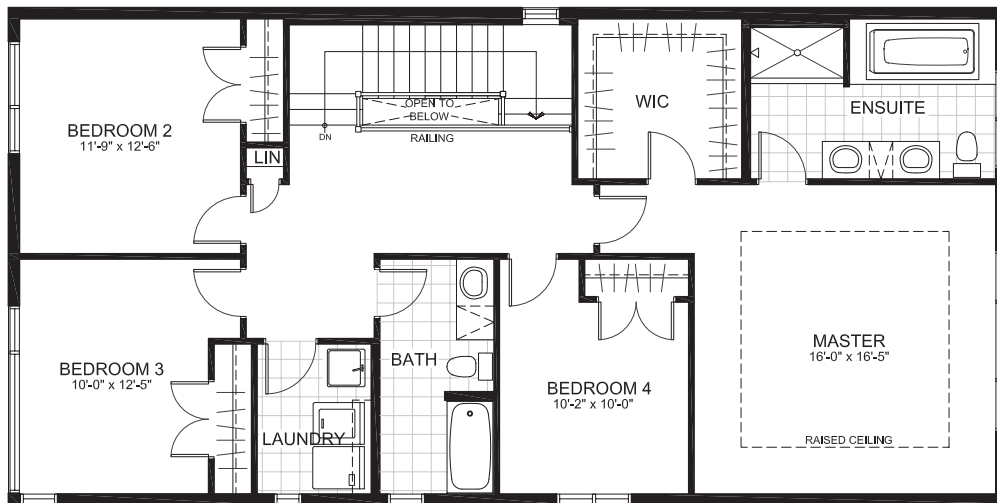

2-STORY SINGLES (35' LOTS)

THE BALDWIN

2573 sq. ft.

4 Bedrooms | 2.5 Bathrooms

GROUND FLOOR

THE BALDWIN

SECOND FLOOR

THE BALDWIN

BASEMENT