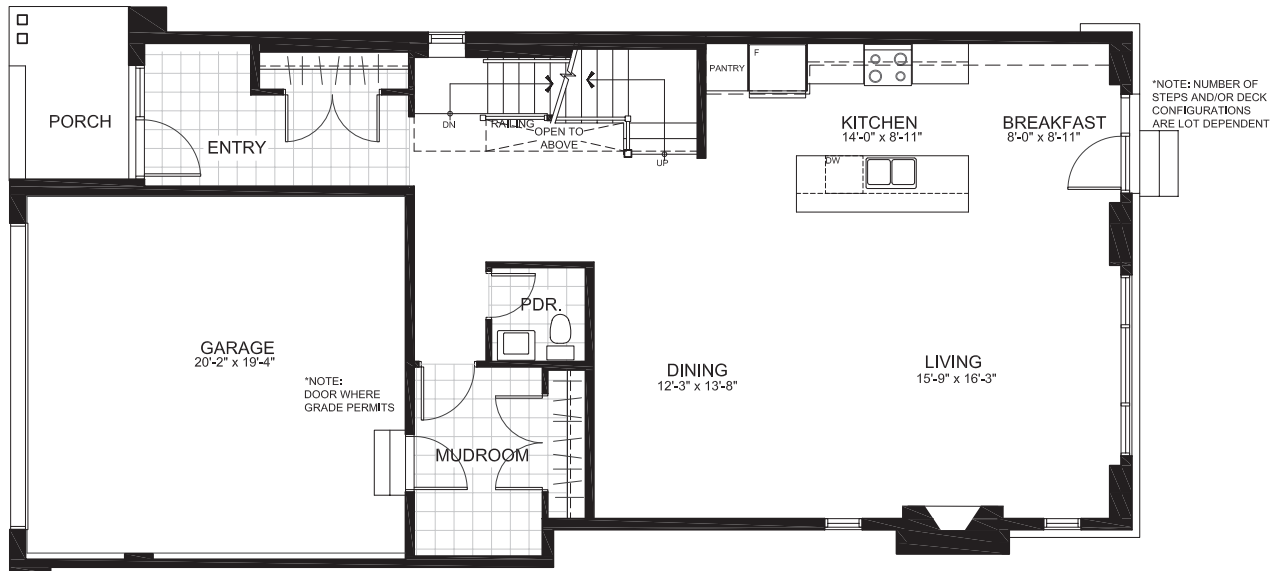

2-STORY SINGLES (35' LOTS)

THE BALDWIN

2573 sq. ft.

4 Bedrooms | 2.5 Bathrooms

GROUND FLOOR

THE BALDWIN

SECOND FLOOR

THE BALDWIN

BASEMENT