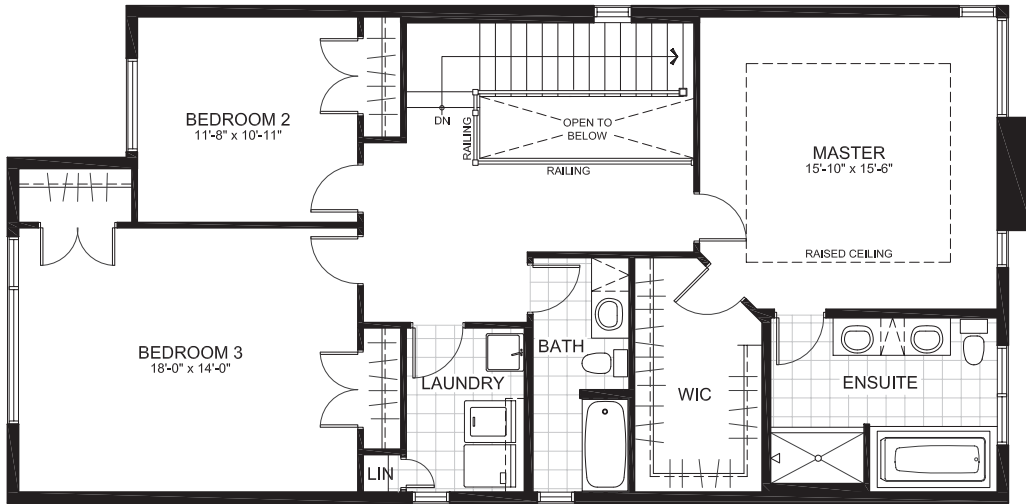

2-STOREY SINGLES (35' LOTS)

THE GEORGETOWN

2326 sq. ft.

3 Bedrooms | 2.5 Bathrooms

(2nd storey ALT option available with additional bedroom)

GROUND FLOOR

THE GEORGETOWN

SECOND FLOOR

ALT SECOND FLOOR

THE GEORGETOWN

BASEMENT