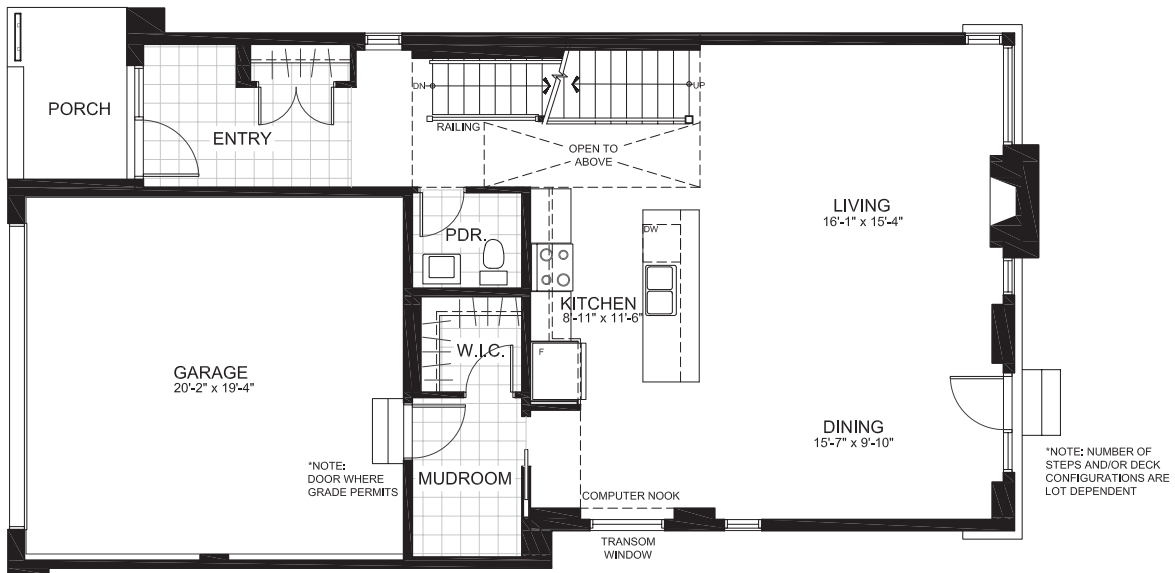

2-STOREY SINGLES (35' LOTS)

THE GEORGETOWN

2326 sq. ft.

3 Bedrooms | 2.5 Bathrooms

(2nd storey ALT option available with additional bedroom)

GROUND FLOOR

THE GEORGETOWN

SECOND FLOOR

ALT SECOND FLOOR

THE GEORGETOWN

BASEMENT