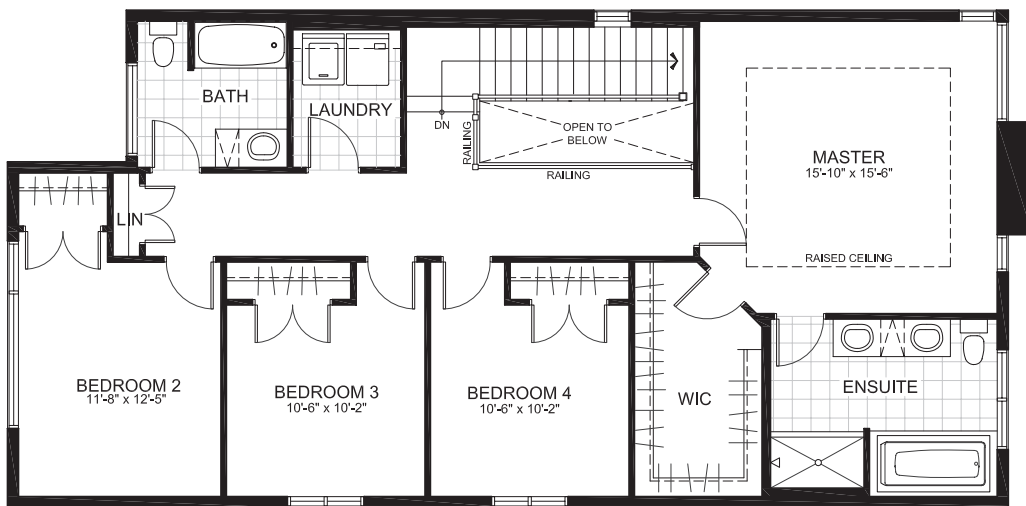

2-STOREY SINGLES (35' LOTS)

THE GEORGETOWN

2326 sq. ft.

3 Bedrooms | 2.5 Bathrooms

(2nd storey ALT option available with additional bedroom)

GROUND FLOOR

THE GEORGETOWN

SECOND FLOOR

ALT SECOND FLOOR

THE GEORGETOWN

BASEMENT