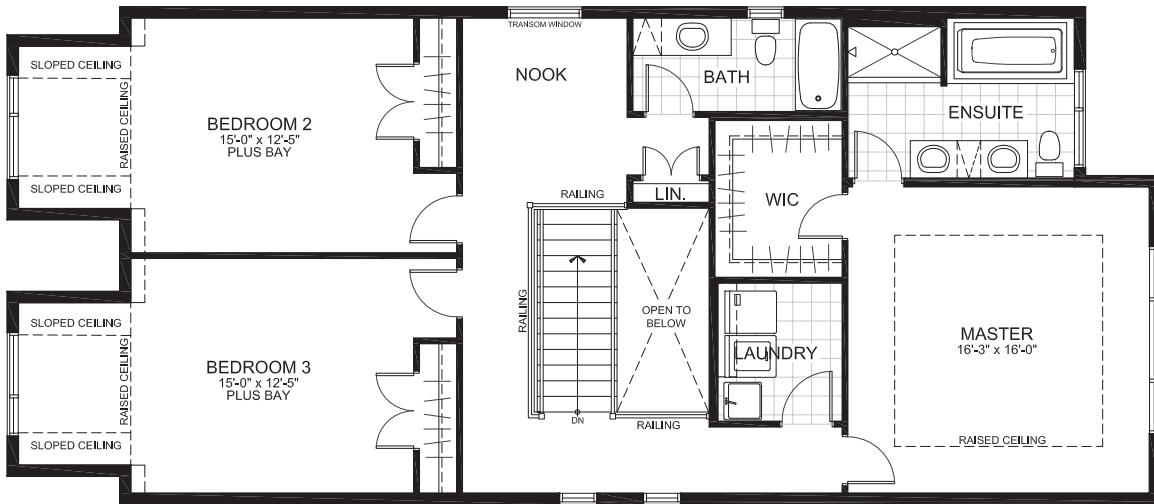

2-STOREY SINGLES (35' LOTS)

THE NEWTON

2636 sq. ft (ALT 2684 sq. ft.)

3 Bedrooms | 2.5 Bathrooms

(2nd storey ALT option available with additional bedroom)

GROUND FLOOR

THE NEWTON

SECOND FLOOR

ALT SECOND FLOOR

THE NEWTON

BASEMENT