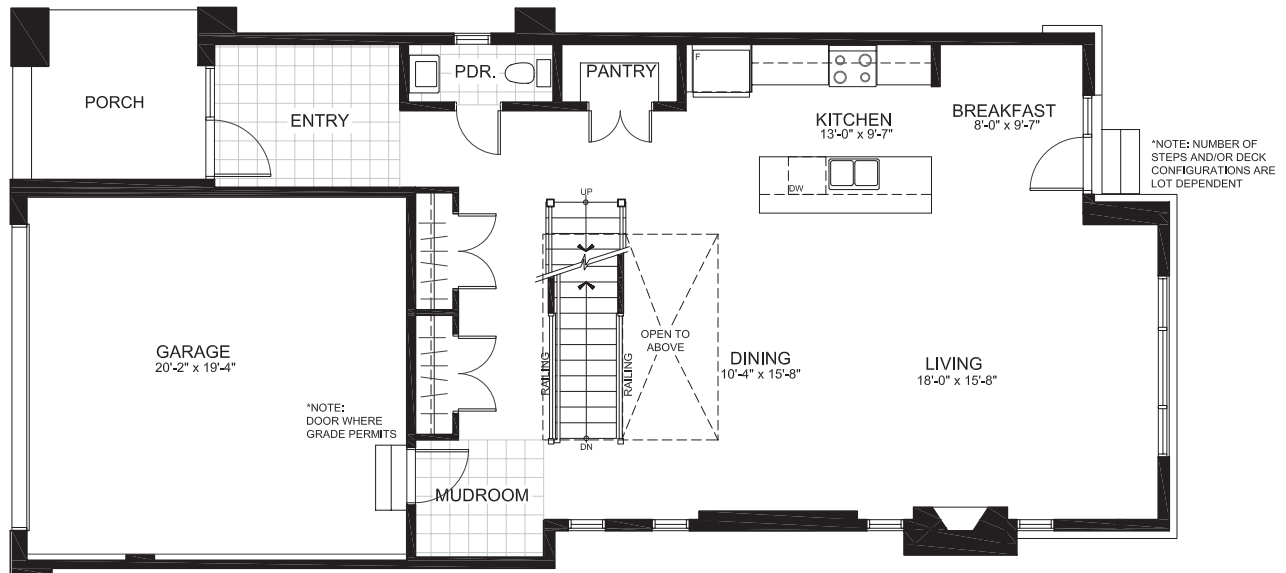

2-STOREY SINGLES (35' LOTS)

THE NEWTON

2636 sq. ft (ALT 2684 sq. ft.)

3 Bedrooms | 2.5 Bathrooms

(2nd storey ALT option available with additional bedroom)

GROUND FLOOR

THE NEWTON

SECOND FLOOR

ALT SECOND FLOOR

THE NEWTON

BASEMENT