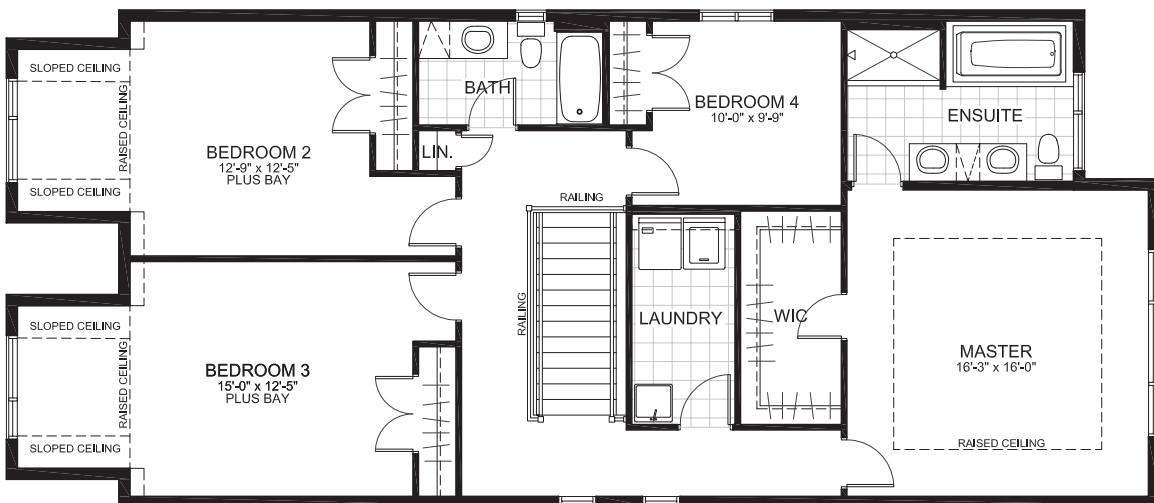

2-STOREY SINGLES (35' LOTS)

THE NEWTON

2636 sq. ft (ALT 2684 sq. ft.)

3 Bedrooms | 2.5 Bathrooms

(2nd storey ALT option available with additional bedroom)

GROUND FLOOR

THE NEWTON

SECOND FLOOR

ALT SECOND FLOOR

THE NEWTON

BASEMENT