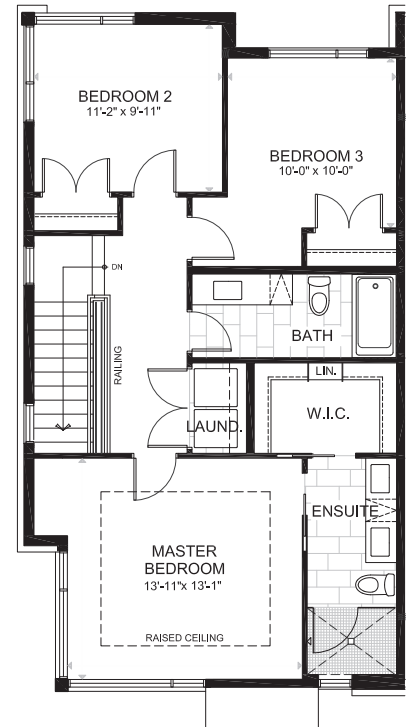

TOWNHOMES

THE BERKLEY

2112 sq. ft.
3 Bedrooms | 2 Full Baths + 2 Half Baths

LOWER

MAIN

UPPER

THE BERKLEY

MAIN ALT