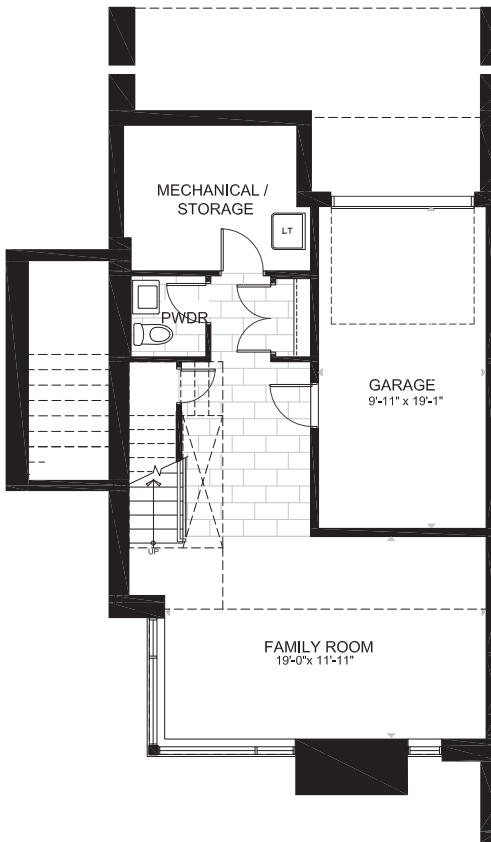

TOWNHOMES

THE BERKLEY

2112 sq. ft.
3 Bedrooms | 2 Full Baths + 2 Half Baths

LOWER

MAIN

UPPER

THE BERKLEY

MAIN ALT