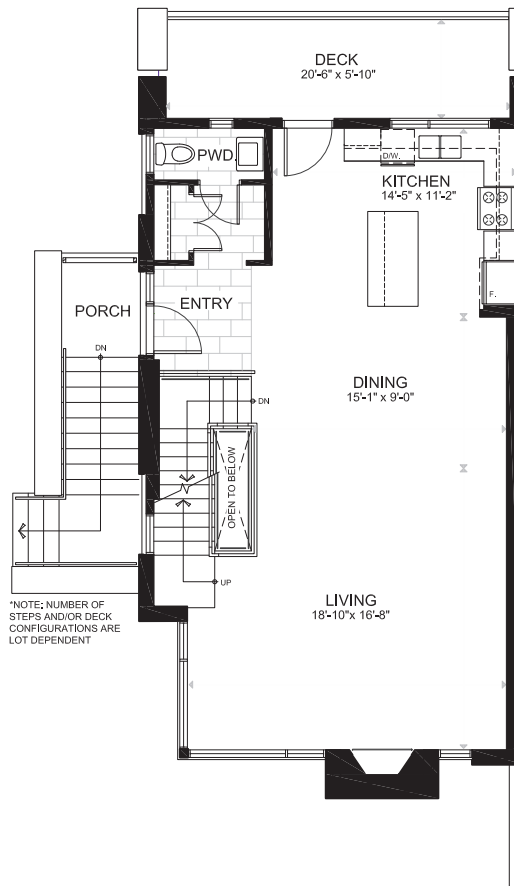

TOWNHOMES

THE BERKLEY

2112 sq. ft.
3 Bedrooms | 2 Full Baths + 2 Half Baths

LOWER

MAIN

UPPER

THE BERKLEY

MAIN ALT