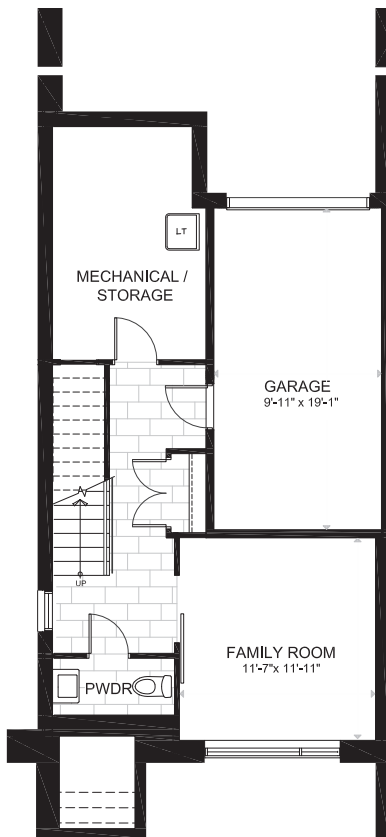

TOWNHOMES

THE WESTHILL

1913 sq. ft.

3 Bedrooms | 2 Full Baths + 2 Half Baths

LOWER

UPPER