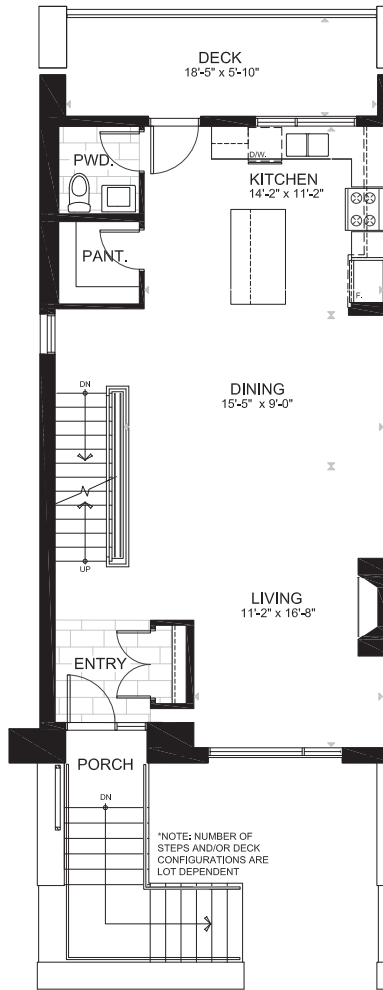

TOWNHOMES

THE WESTHILL

1913 sq. ft.

3 Bedrooms | 2 Full Baths + 2 Half Baths

MAIN

UPPER