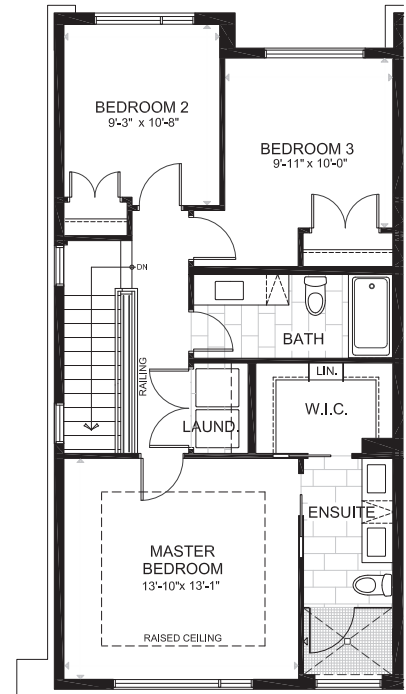

TOWNHOMES

THE WESTHILL

1913 sq. ft.

3 Bedrooms | 2 Full Baths + 2 Half Baths

LOWER

MAIN

UPPER