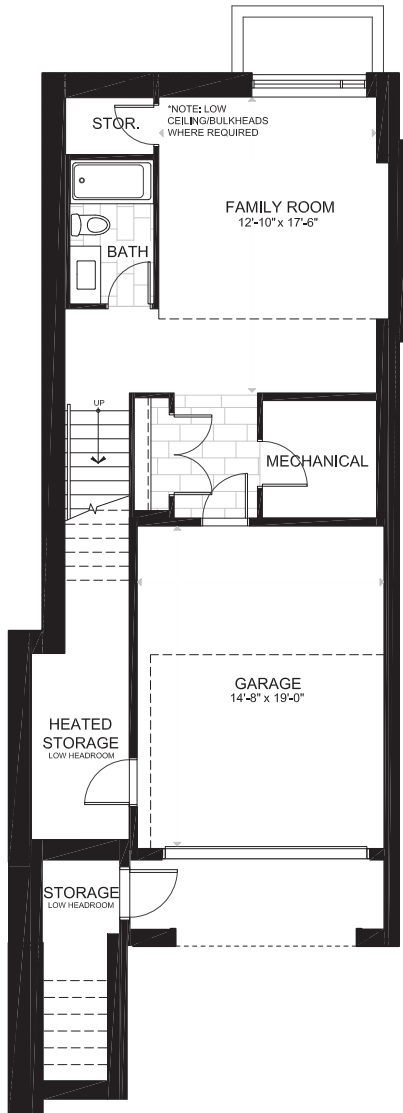

SINGLES

THE WESTMINSTER

2659 sq. ft.

3 Bedrooms | 3 Full Baths + 1 Half Bath

LOWER

MAIN

UPPER