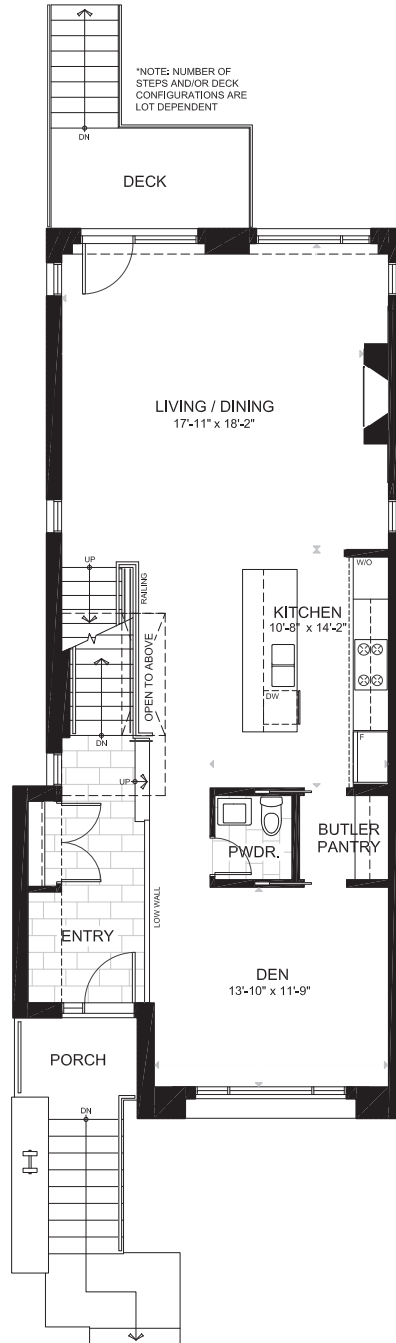

SINGLES

THE WESTMINSTER

2659 sq. ft.

3 Bedrooms | 3 Full Baths + 1 Half Bath

LOWER

MAIN

UPPER