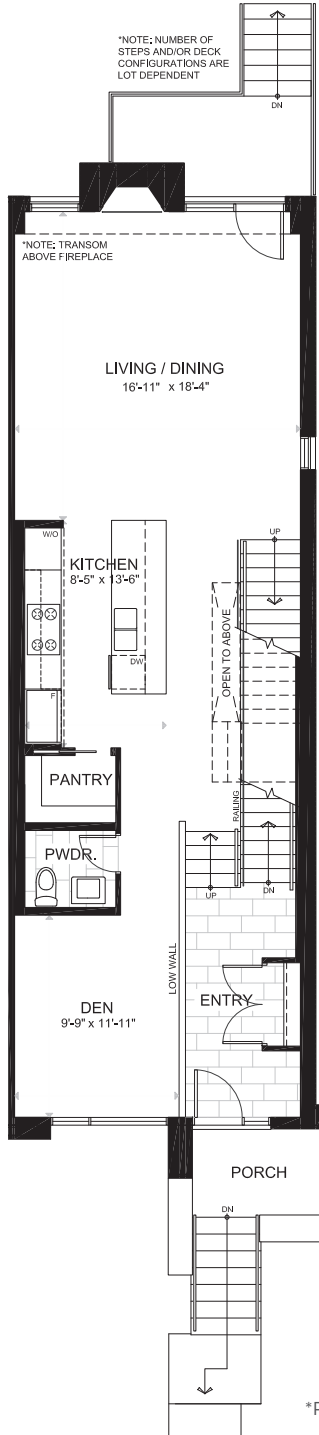

SEMIS

**THE WINONA**

2509 sq. ft.

3 Bedrooms | 2 Full Baths + 2 Half Baths

LOWER

MAIN

UPPER