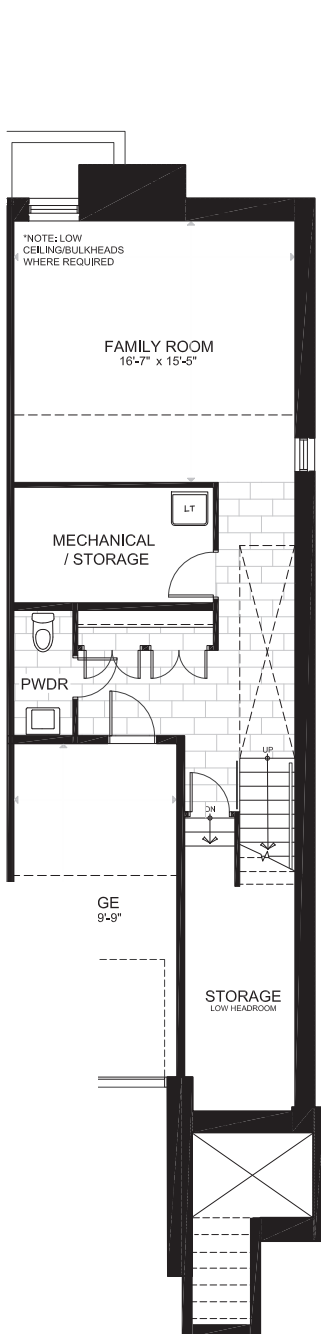

SEMIS

**THE WINONA**

2509 sq. ft.

3 Bedrooms | 2 Full Baths + 2 Half Baths

LOWER

MAIN

UPPER