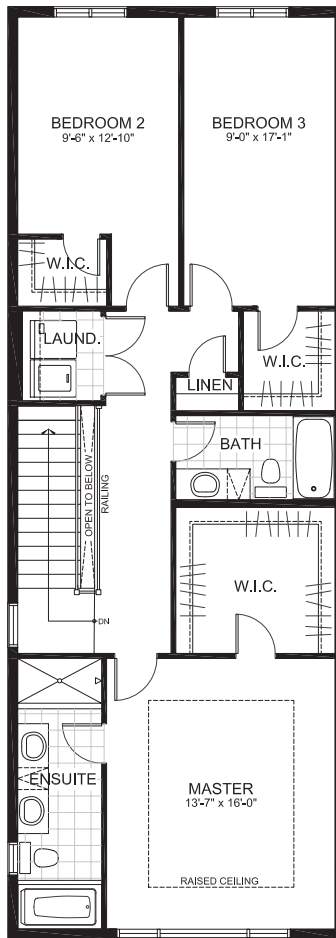

SEMI-DETACHED

**THE DELORO - UNIT A**

**2565 SQ. FT.**

(includes 545 sq.ft. finished basement)

3 or 4 Bedrooms | 3 Bathrooms

\*Plans and specifications are subject to change without notice.

GROUND FLOOR

THE DELORO - UNIT A

SECOND FLOOR  
3 Bedrooms

SECOND FLOOR  
4 Bedrooms

THE DELORO - UNIT A

BASEMENT