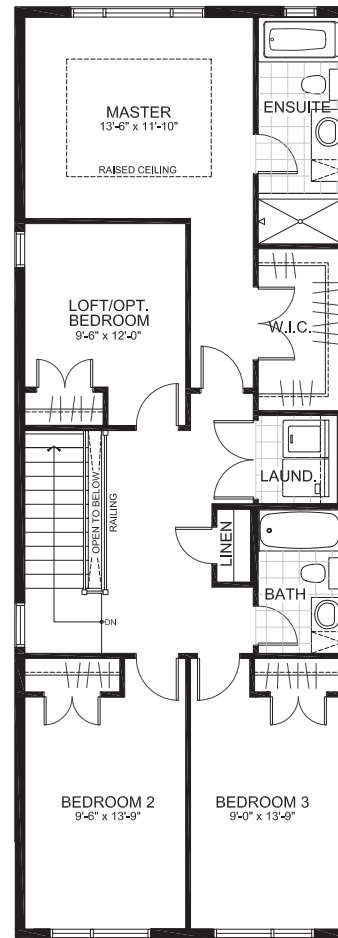

SEMI-DETACHED

**THE DELORO - UNIT A**

**2565 SQ. FT.**

(includes 545 sq.ft. finished basement)

3 or 4 Bedrooms | 3 Bathrooms

\*Plans and specifications are subject to change without notice.

GROUND FLOOR

THE DELORO - UNIT A

SECOND FLOOR  
3 Bedrooms

SECOND FLOOR  
4 Bedrooms

THE DELORO - UNIT A

BASEMENT