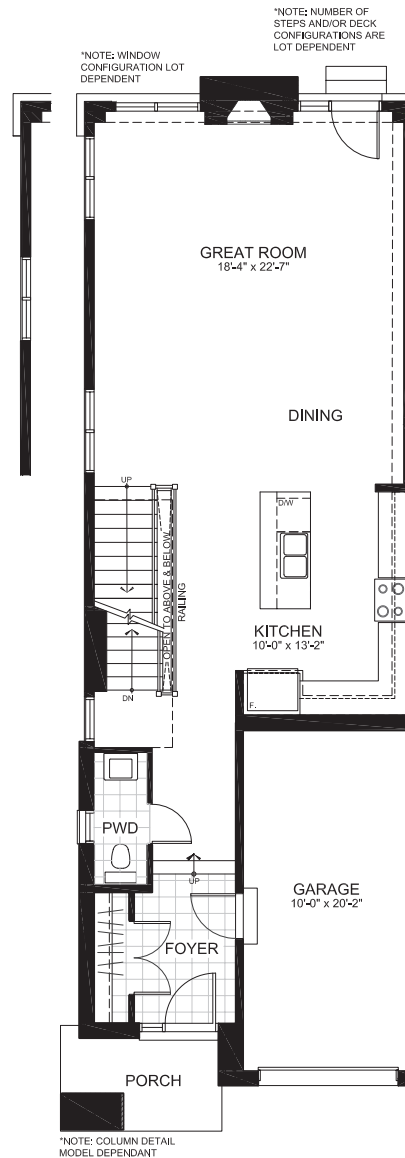

SEMI-DETACHED

**THE DELORO - UNIT A**

**2565 SQ. FT.**

(includes 545 sq.ft. finished basement)

3 or 4 Bedrooms | 3 Bathrooms

\*Plans and specifications are subject to change without notice.

GROUND FLOOR

THE DELORO - UNIT A

SECOND FLOOR  
3 Bedrooms

SECOND FLOOR  
4 Bedrooms

THE DELORO - UNIT A

BASEMENT