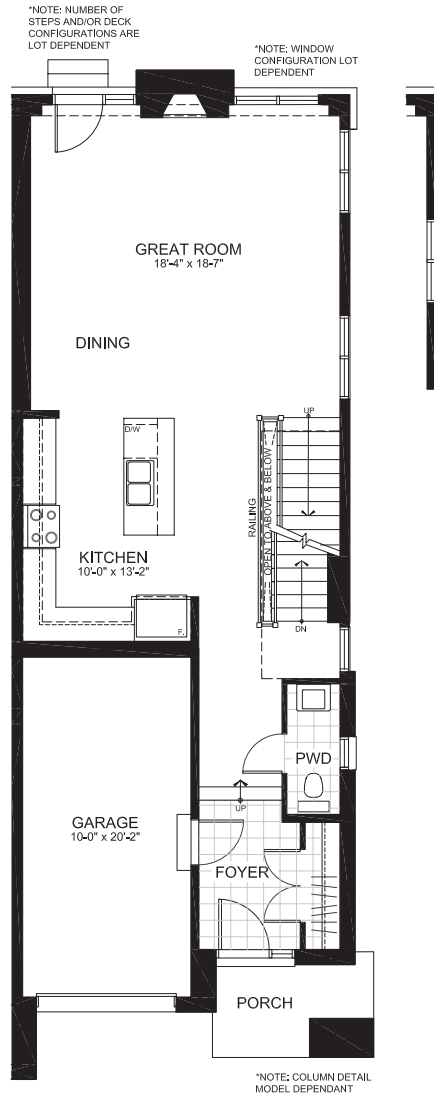

SEMI-DETACHED

**THE DELORO B**

2325 SQ. FT.

(includes 465 sq.ft. finished basement)

3 Bedrooms | 3 Bathrooms

\*Plans and specifications are subject to change without notice.

GROUND FLOOR

THE DELORO B

SECOND FLOOR

THE DELORO B

BASEMENT