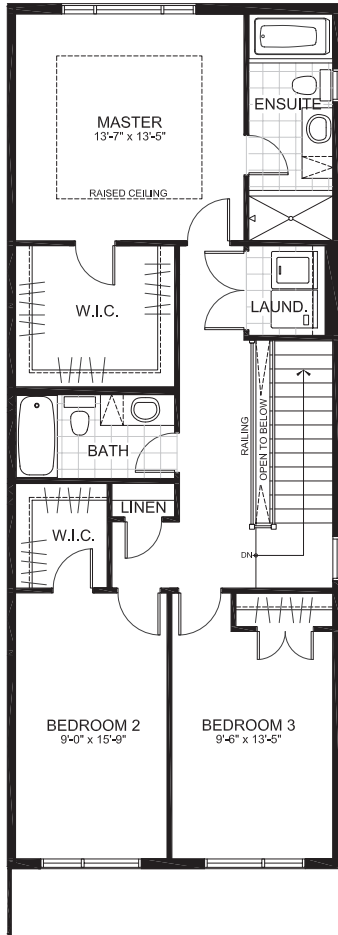

SEMI-DETACHED

**THE DELORO B**

2325 SQ. FT.

(includes 465 sq.ft. finished basement)

3 Bedrooms | 3 Bathrooms

\*Plans and specifications are subject to change without notice.

GROUND FLOOR

THE DELORO B

SECOND FLOOR

THE DELORO B

BASEMENT