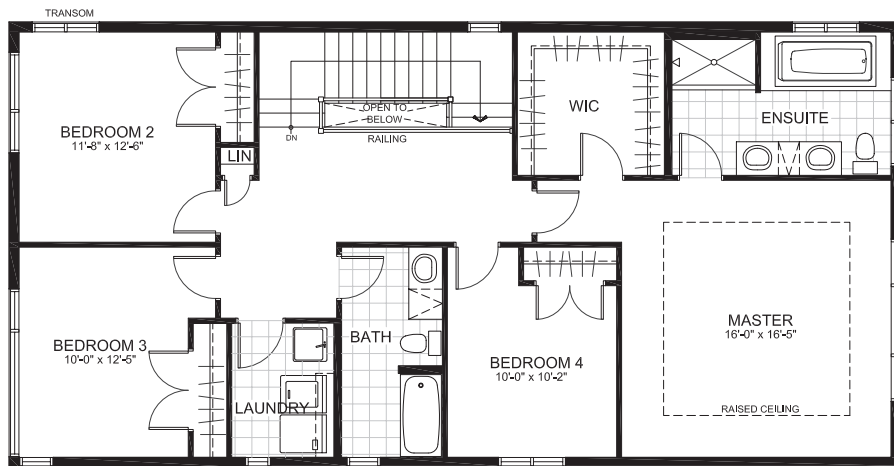

SINGLE-FAMILY HOMES

THE ROSLIN

2573 SQ. FT.

4 Bedrooms | 3 Bathrooms

*Plans and specifications are subject to change without notice.

GROUND FLOOR

THE ROSLIN

SECOND FLOOR

THE ROSLIN

BASEMENT