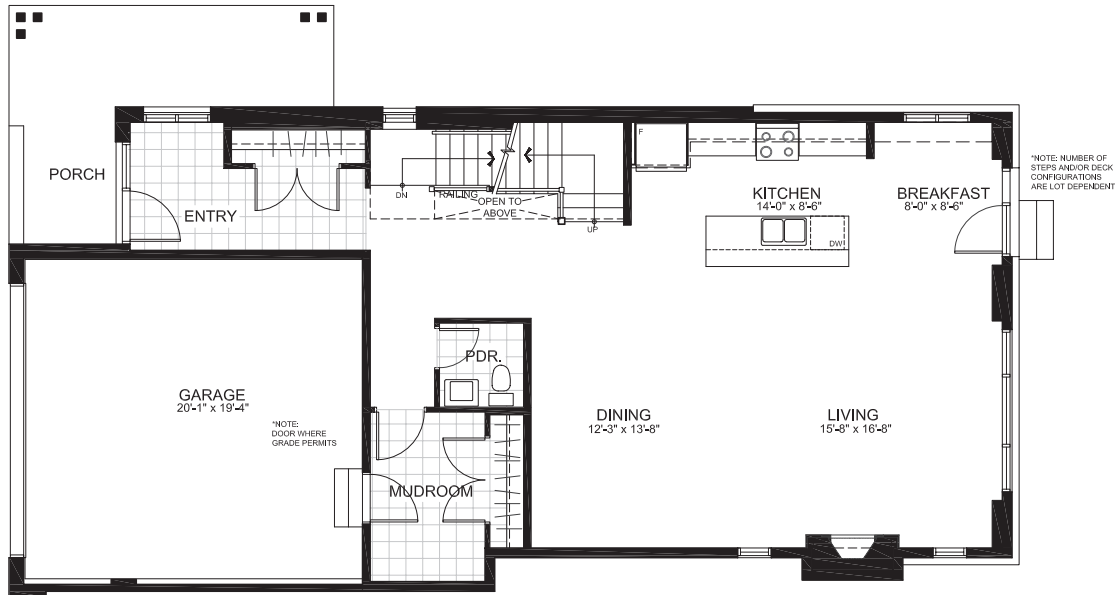

SINGLE-FAMILY HOMES

THE ROSLIN

2573 SQ. FT.

4 Bedrooms | 3 Bathrooms

*Plans and specifications are subject to change without notice.

GROUND FLOOR

THE ROSLIN

SECOND FLOOR

THE ROSLIN

BASEMENT