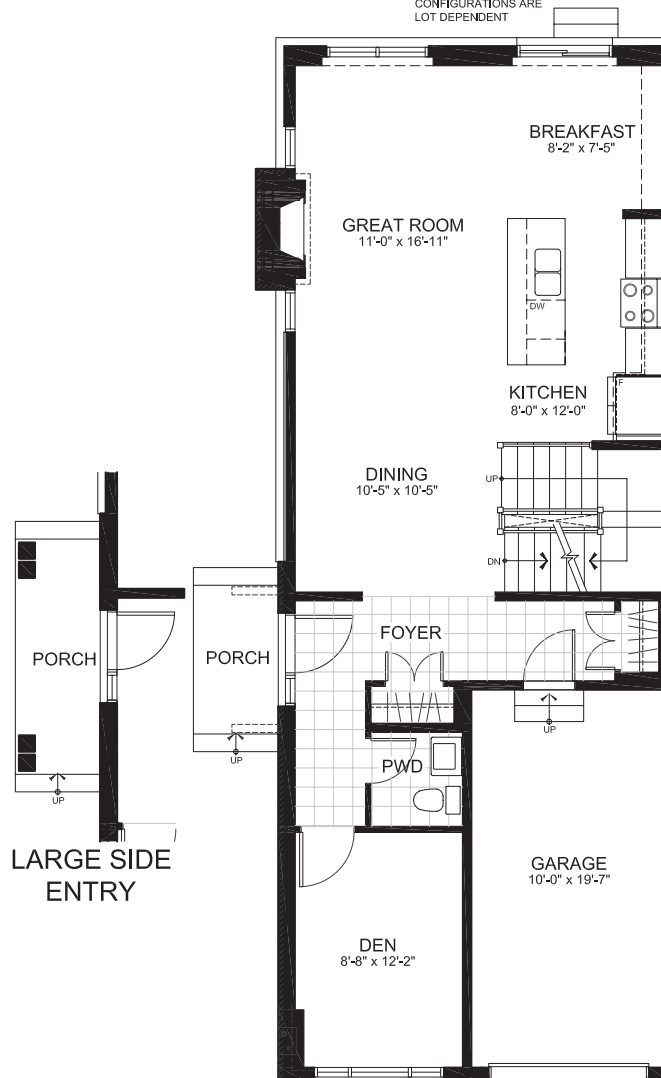

TOWNHOMES

THE CARLING

2255 sq. ft.

(included 445 sq. ft. finished basement)

3 Bedrooms | 2.5 Bathrooms

GROUND FLOOR

*NOTE: NUMBER OF
STEPS AND/OR DECK
CONFIGURATIONS ARE
LOT DEPENDENT

THE CARLING

SECOND FLOOR

BASEMENT