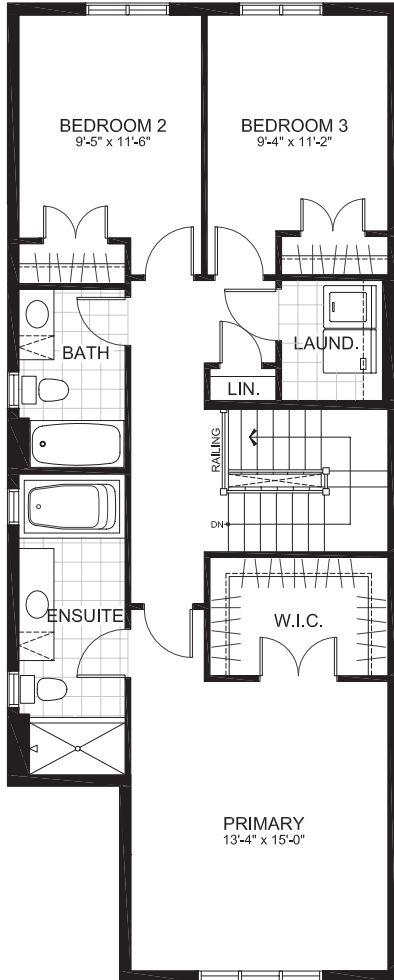

TOWNHOMES

THE CARLING

2255 sq. ft.

(included 445 sq. ft. finished basement)

3 Bedrooms | 2.5 Bathrooms

GROUND FLOOR

*NOTE: NUMBER OF
STEPS AND/OR DECK
CONFIGURATIONS ARE
LOT DEPENDENT

THE CARLING

SECOND FLOOR

BASEMENT