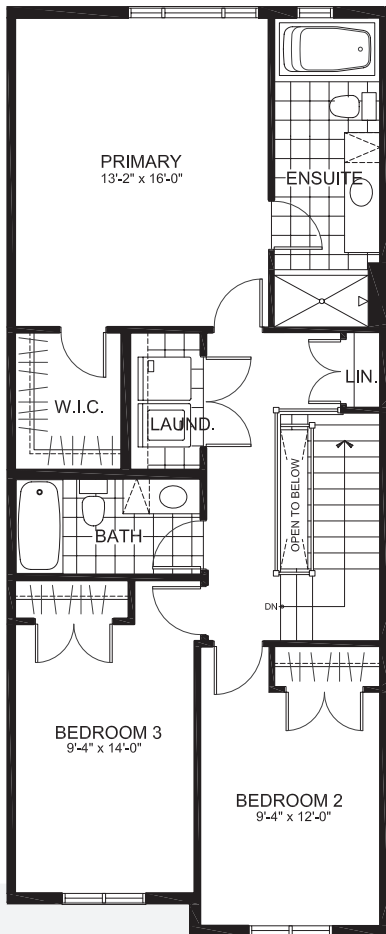

TOWNHOMES

THE MINDEN

2136 sq. ft.

(included 464 sq. ft. finished basement)

3 Bedrooms | 2.5 Bathrooms

GROUND FLOOR

THE MINDEN

SECOND FLOOR

SECOND FLOOR ALT

THE MINDEN

BASEMENT