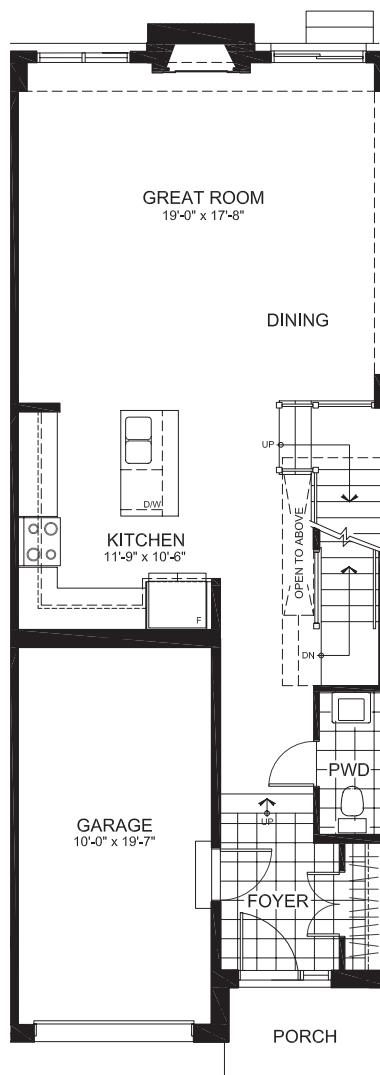

TOWNHOMES

THE MINDEN

2136 sq. ft.

(included 464 sq. ft. finished basement)

3 Bedrooms | 2.5 Bathrooms

GROUND FLOOR

THE MINDEN

SECOND FLOOR

SECOND FLOOR ALT

THE MINDEN

BASEMENT