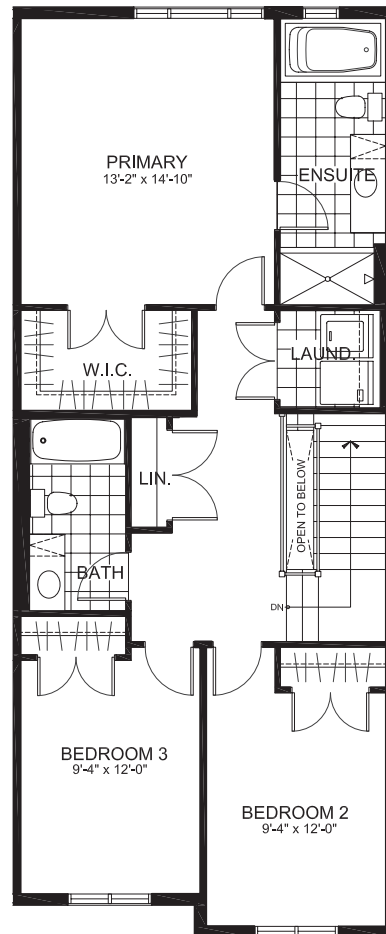

TOWNHOMES

THE MINDEN

2136 sq. ft.

(included 464 sq. ft. finished basement)

3 Bedrooms | 2.5 Bathrooms

GROUND FLOOR

THE MINDEN

SECOND FLOOR

SECOND FLOOR ALT

THE MINDEN

BASEMENT