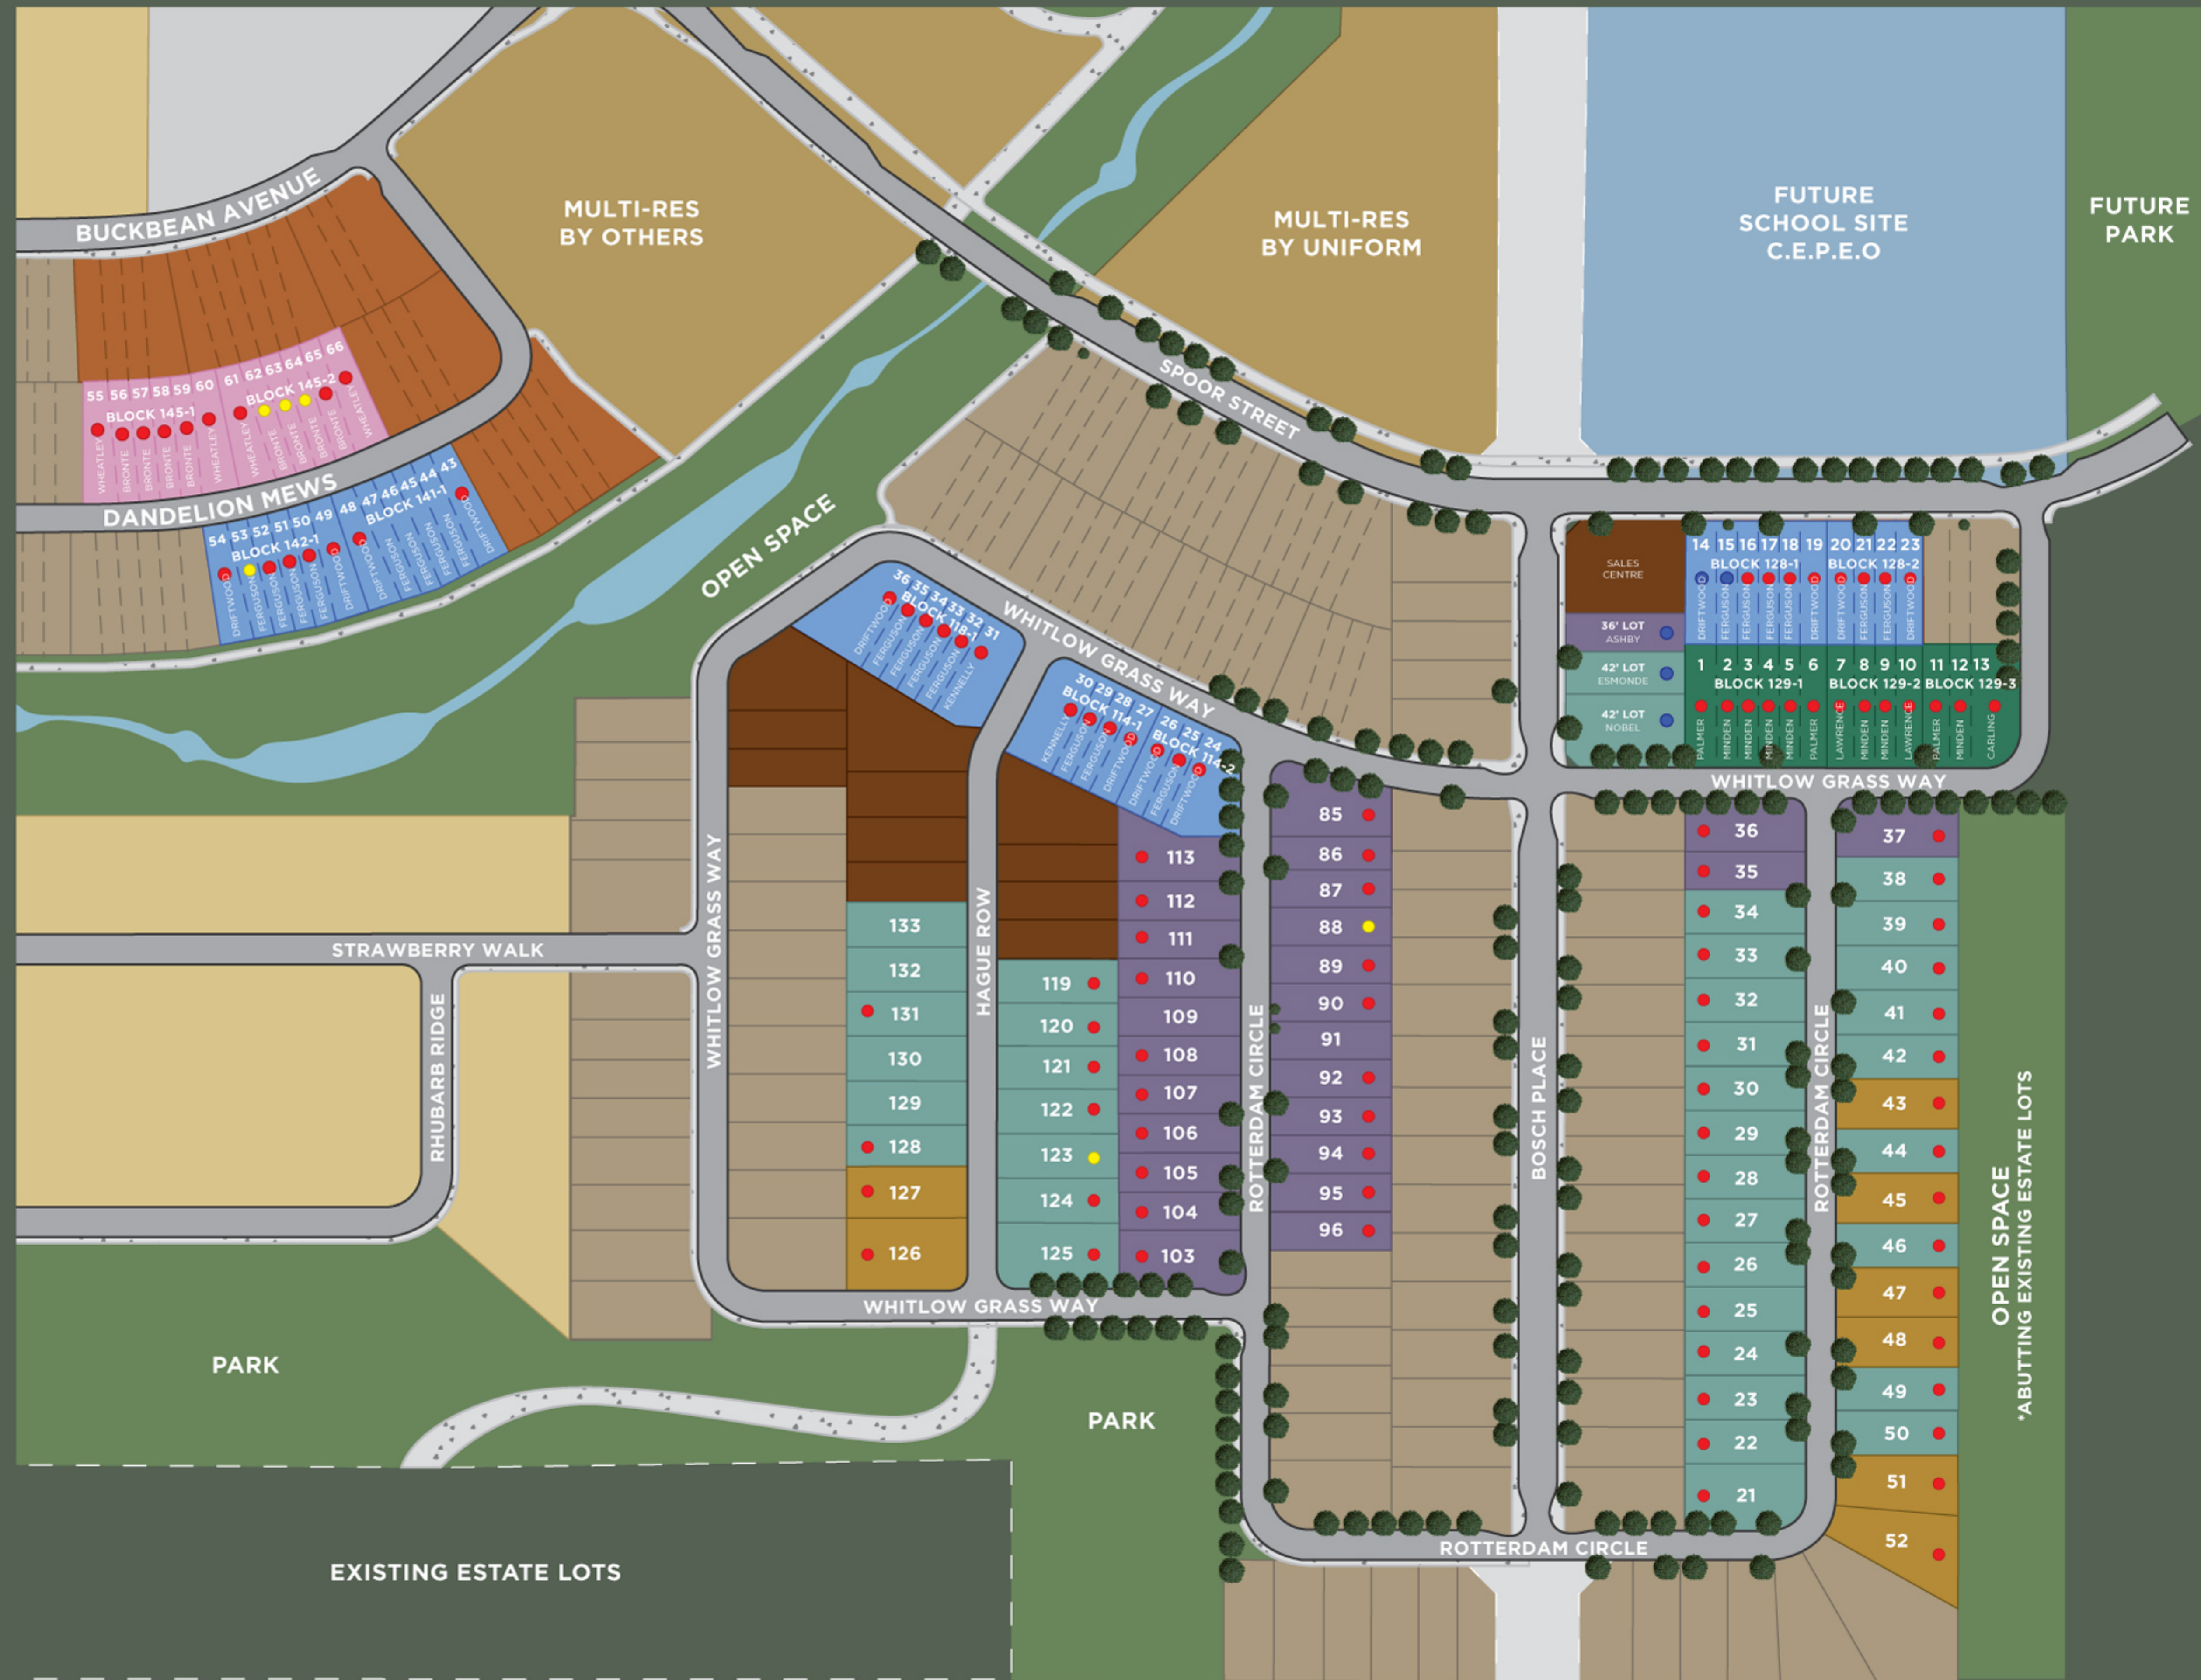

Copperwood Estate

KANATA

LOT RELEASE SITE PLAN

LEGEND

- CONTEMPORARY TOWNHOMES
- TRADITIONAL TOWNHOMES
- HORIZON TOWNHOMES
- 36' SUMMIT SERIES
- 42' CAMBRIAN SERIES
- 47' LAURENTIAN SERIES
- FUTURE TOWNHOMES
- FUTURE SINGLES
- FUTURE RESIDENTIAL
- OTHER BUILDER
- MOVE-IN READY HOMES
- SOLD
- MODEL HOMES

E. & O.E.
PATH, FUTURE STREET LOCATIONS MAY VARY.

EXISTING ESTATE LOTS

*ABUTTING EXISTING ESTATE LOTS

Copperwood Estate

KANATA

MASTER COMMUNITY SITE PLAN

LEGEND

-  FUTURE RESIDENTIAL
-  OTHER BUILDER
-  TOWNHOMES
-  SINGLES
-  SOLD

E. & O.E.
PATH, FUTURE STREET LOCATIONS MAY VARY.