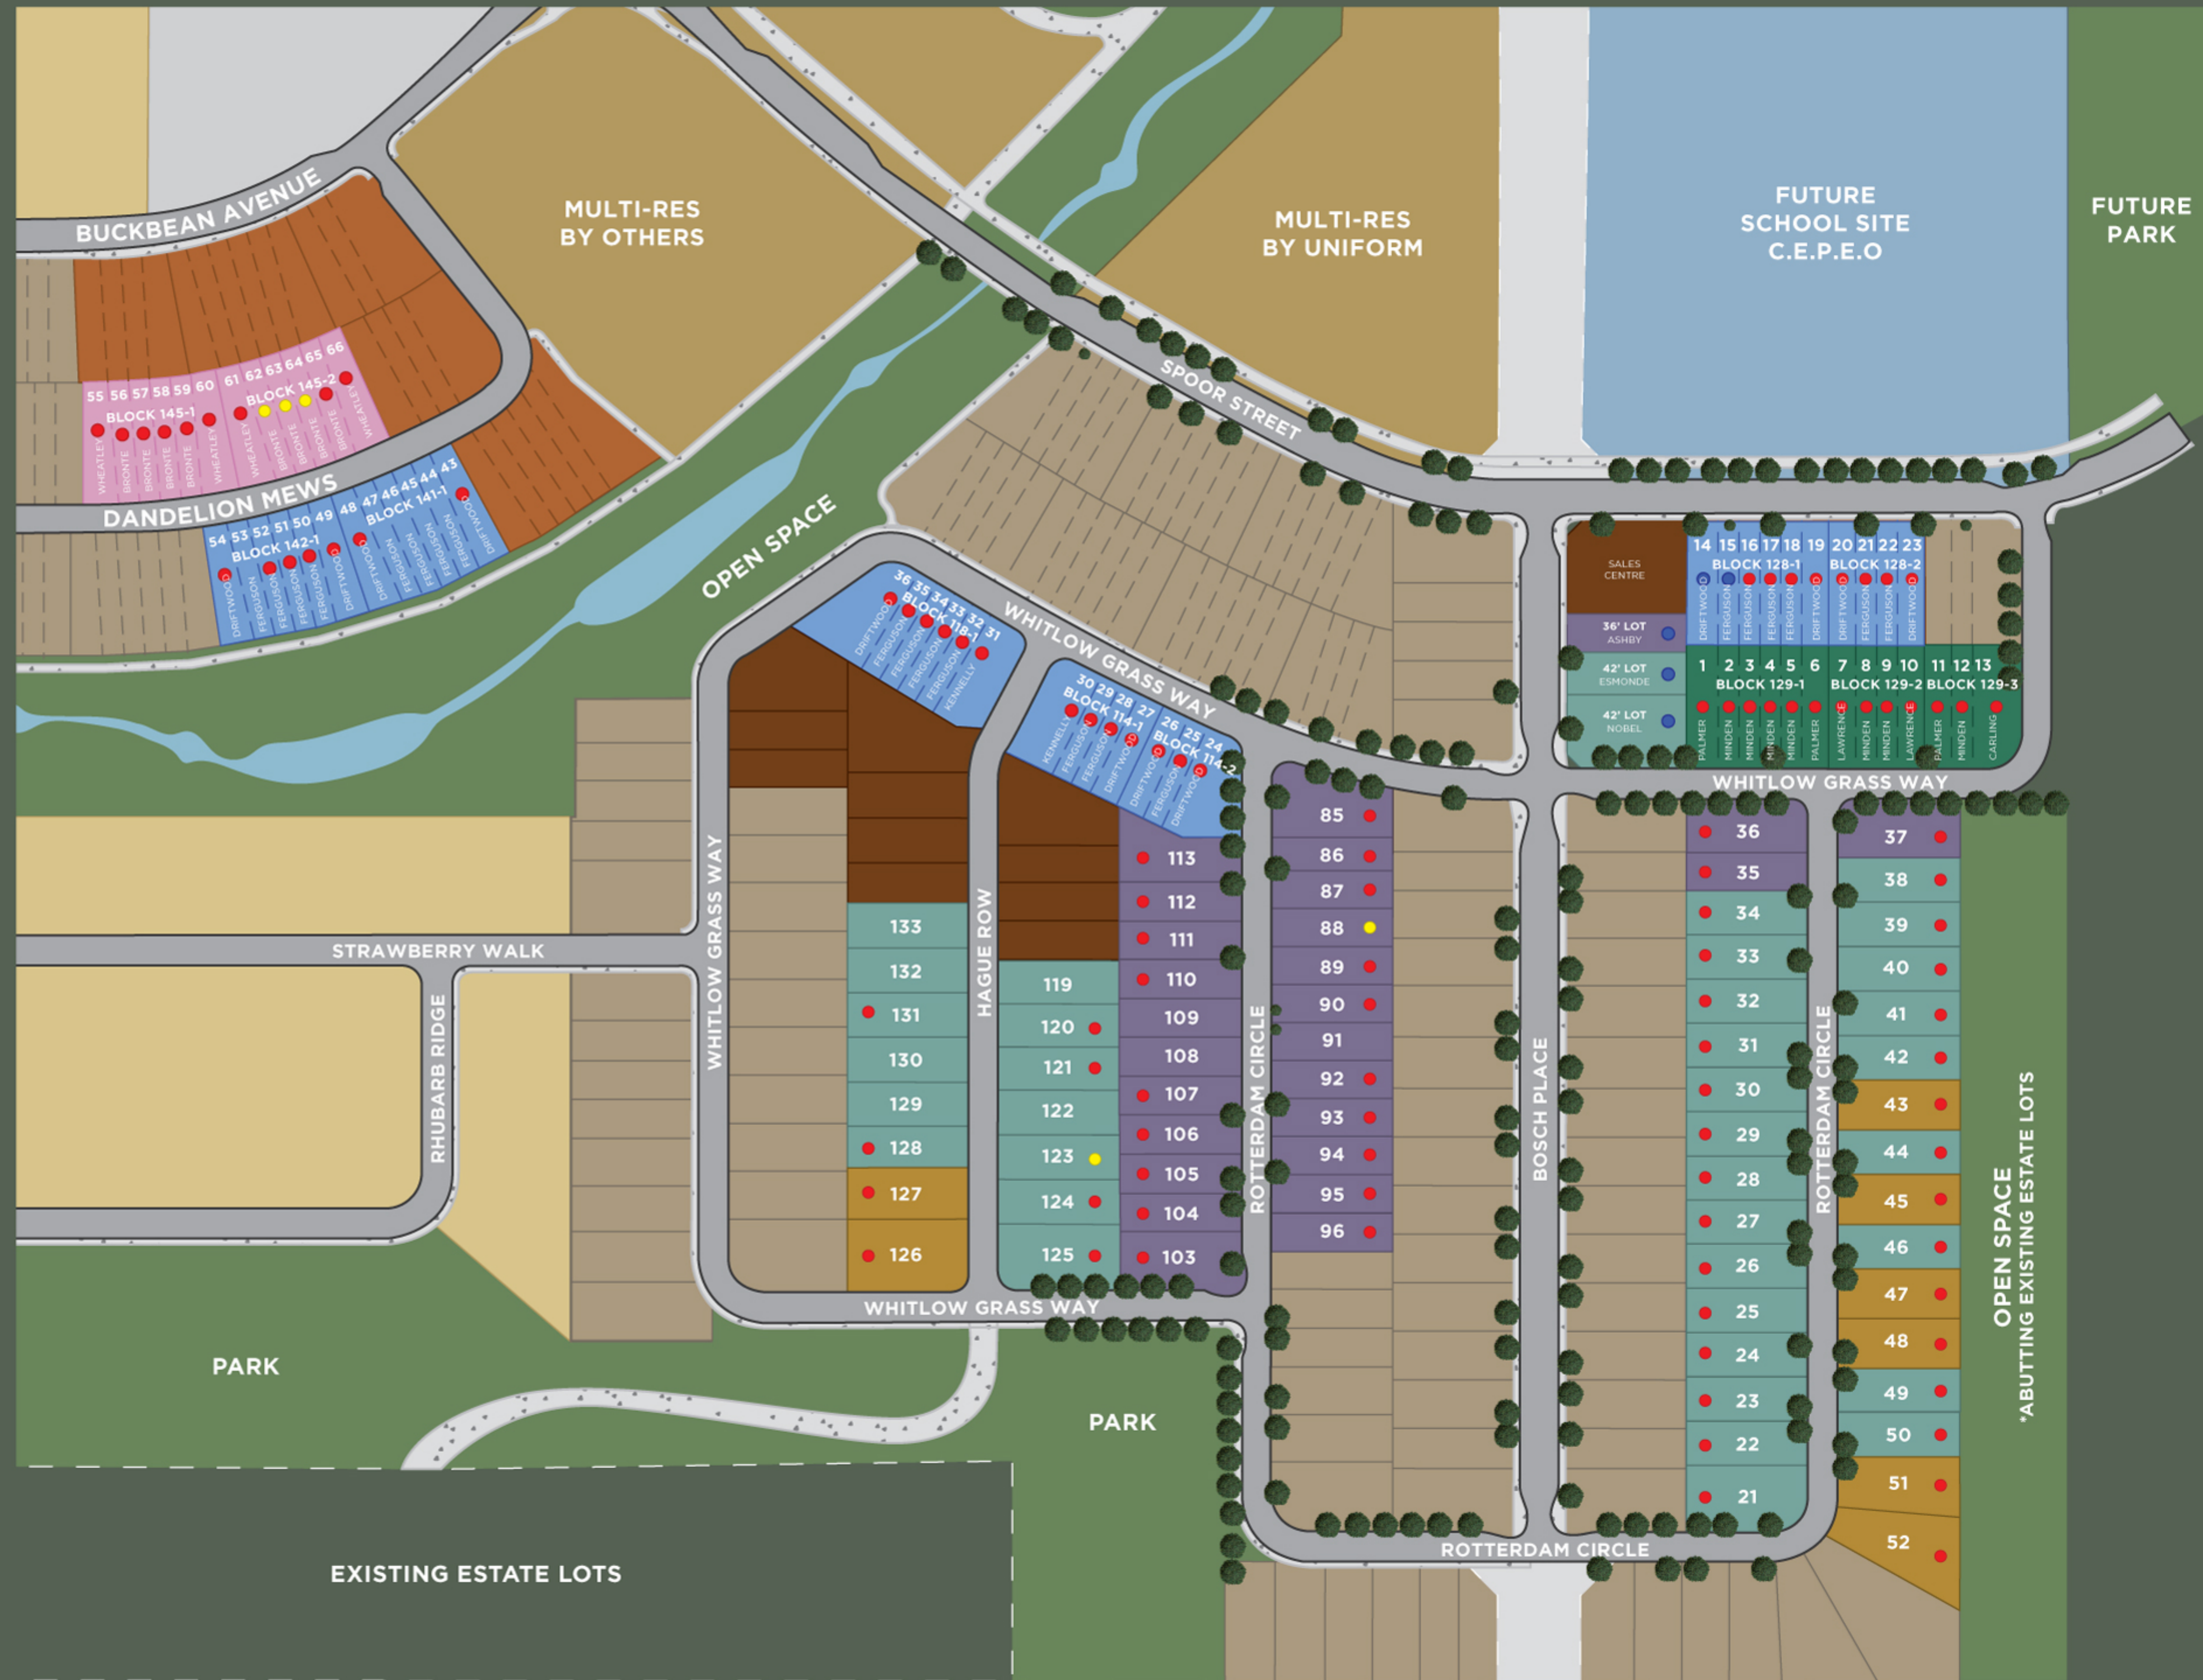

Copperwood Estate

KANATA

LOT RELEASE SITE PLAN

LEGEND

- CONTEMPORARY TOWNHOMES
- TRADITIONAL TOWNHOMES
- HORIZON TOWNHOMES
- 36' SUMMIT SERIES
- 42' CAMBRIAN SERIES
- 47' LAURENTIAN SERIES
- FUTURE TOWNHOMES
- FUTURE SINGLES
- FUTURE RESIDENTIAL
- OTHER BUILDER
- MOVE-IN READY HOMES
- SOLD
- MODEL HOMES

E. & O.E.
PATH, FUTURE STREET LOCATIONS MAY VARY.

Copperwood Estate

KANATA

MASTER COMMUNITY SITE PLAN

LEGEND

-  FUTURE RESIDENTIAL
-  OTHER BUILDER
-  TOWNHOMES
-  SINGLES
-  SOLD

E. & O.E.
PATH, FUTURE STREET LOCATIONS MAY VARY.