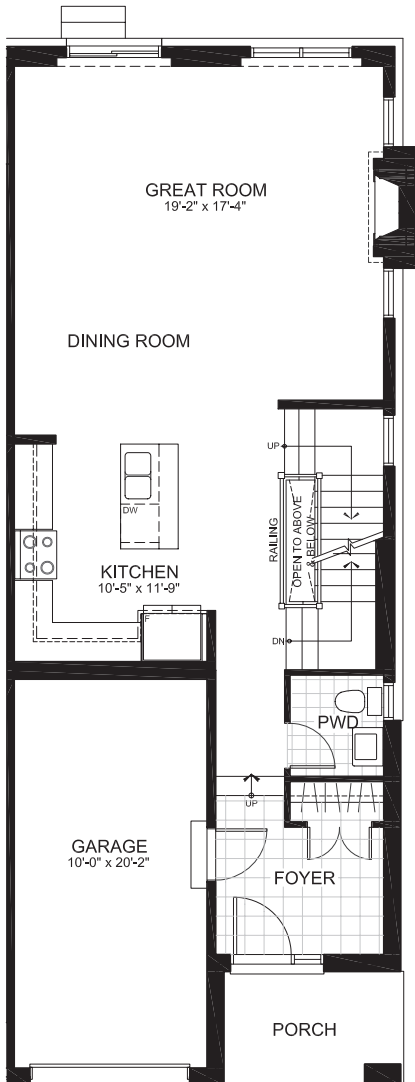

TOWNHOMES

THE LAWRENCE

2265 sq. ft.

(included 445 sq. ft. finished basement)

3 Bedrooms | 2.5 Bathrooms

GROUND FLOOR

*NOTE: NUMBER OF
STEPS AND/OR DECK
CONFIGURATIONS ARE
LOT DEPENDENT

THE LAWRENCE

SECOND FLOOR

SECOND FLOOR ALT

THE LAWRENCE

BASEMENT