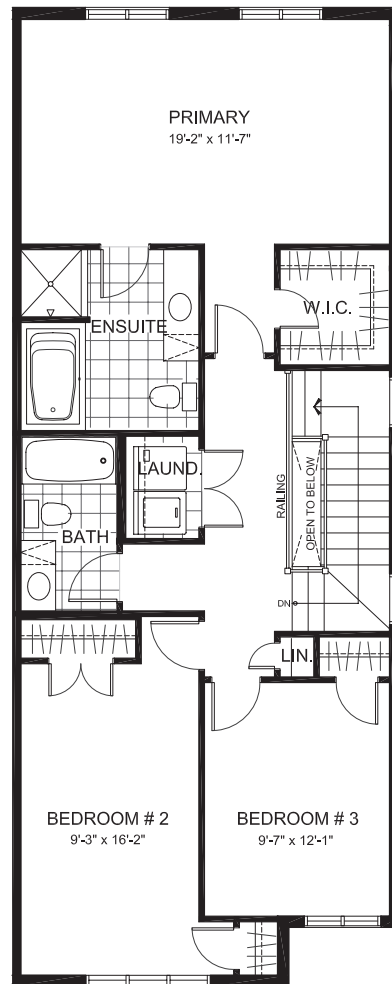

TOWNHOMES

THE LAWRENCE

2265 sq. ft.

(included 445 sq. ft. finished basement)

3 Bedrooms | 2.5 Bathrooms

GROUND FLOOR

*NOTE: NUMBER OF
STEPS AND/OR DECK
CONFIGURATIONS ARE
LOT DEPENDENT

THE LAWRENCE

SECOND FLOOR

SECOND FLOOR ALT

THE LAWRENCE

BASEMENT