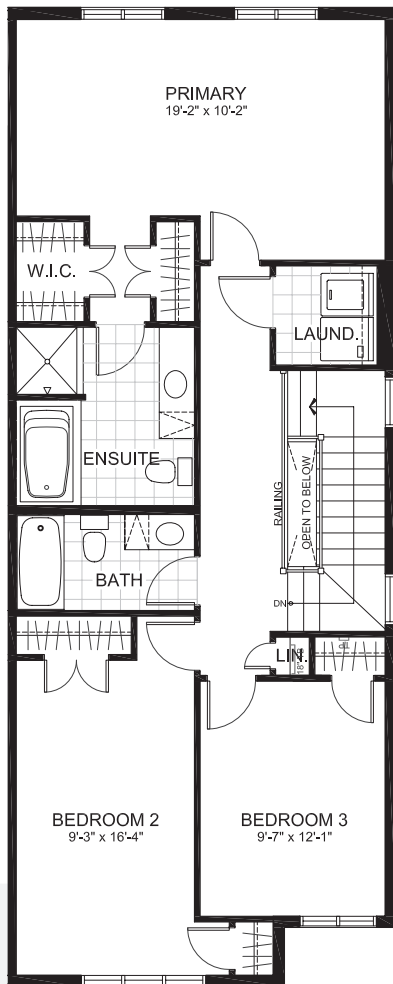

TOWNHOMES

THE LAWRENCE

2265 sq. ft.

(included 445 sq. ft. finished basement)

3 Bedrooms | 2.5 Bathrooms

GROUND FLOOR

*NOTE: NUMBER OF
STEPS AND/OR DECK
CONFIGURATIONS ARE
LOT DEPENDENT

THE LAWRENCE

SECOND FLOOR

SECOND FLOOR ALT

THE LAWRENCE

BASEMENT