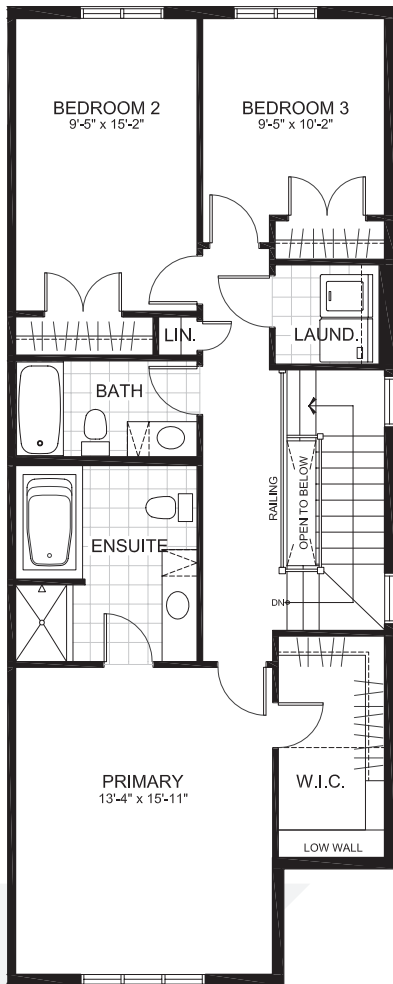

TOWNHOMES

THE PALMER

2250 sq. ft.

(included 485 sq. ft. finished basement)

3 Bedrooms | 2.5 Bathrooms

GROUND FLOOR

THE PALMER

SECOND FLOOR

SECOND FLOOR ALT

THE PALMER

BASEMENT