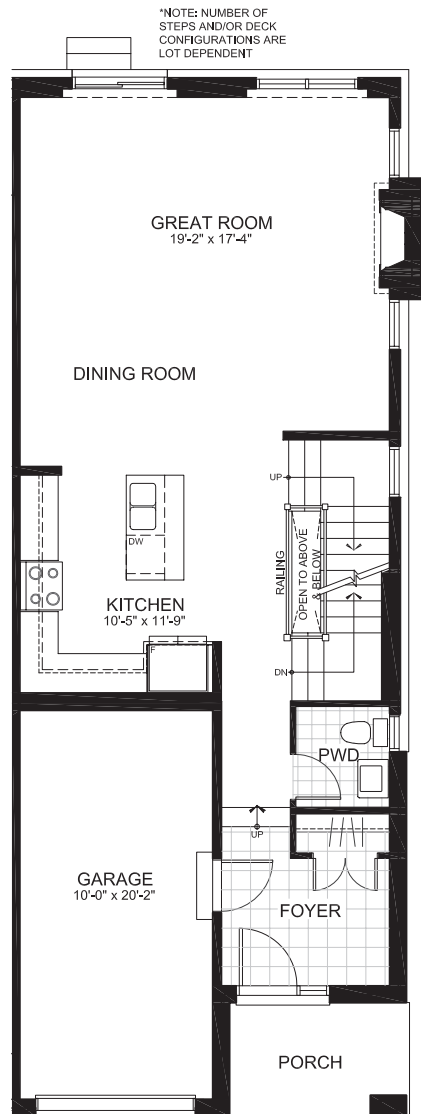

TOWNHOMES

THE PALMER

2250 sq. ft.

(included 485 sq. ft. finished basement)

3 Bedrooms | 2.5 Bathrooms

GROUND FLOOR

THE PALMER

SECOND FLOOR

SECOND FLOOR ALT

THE PALMER

BASEMENT