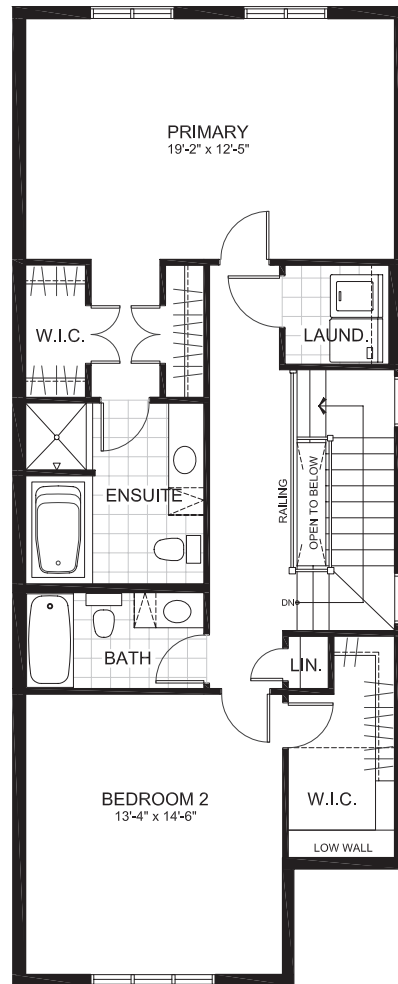

TOWNHOMES

THE PALMER

2250 sq. ft.

(included 485 sq. ft. finished basement)

3 Bedrooms | 2.5 Bathrooms

GROUND FLOOR

THE PALMER

SECOND FLOOR

SECOND FLOOR ALT

THE PALMER

BASEMENT