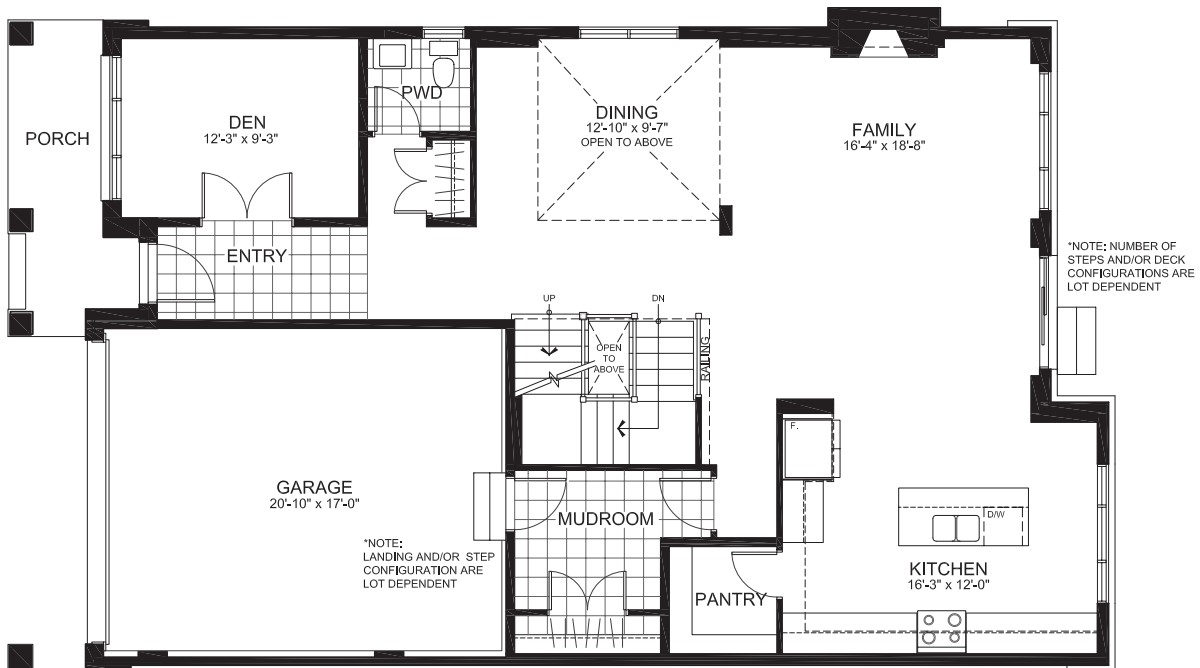

Copperwood Estate KANATA

CAMBRIAN SERIES 42' SINGLES

THE BANCROFT

2675 sq. ft.

(plus 435 sq. ft. of finished basement)

4 Bedrooms | 2.5 Bathrooms

GROUND FLOOR

THE BANCROFT

SECOND FLOOR

THE BANCROFT

BASEMENT