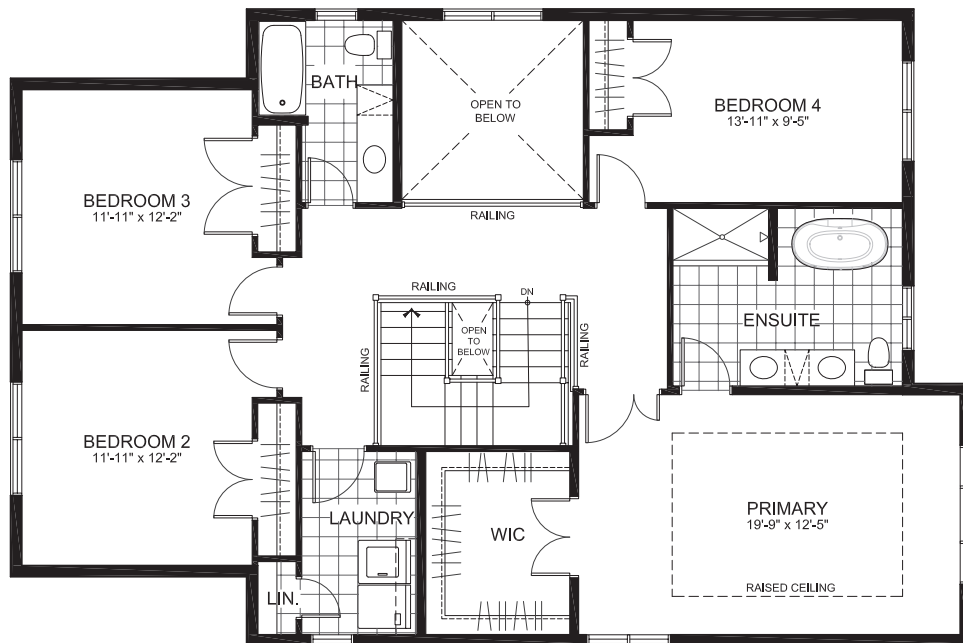

Copperwood Estate KANATA

CAMBRIAN SERIES 42' SINGLES

THE BANCROFT

2675 sq. ft.

(plus 435 sq. ft. of finished basement)

4 Bedrooms | 2.5 Bathrooms

GROUND FLOOR

THE BANCROFT

SECOND FLOOR

THE BANCROFT

BASEMENT