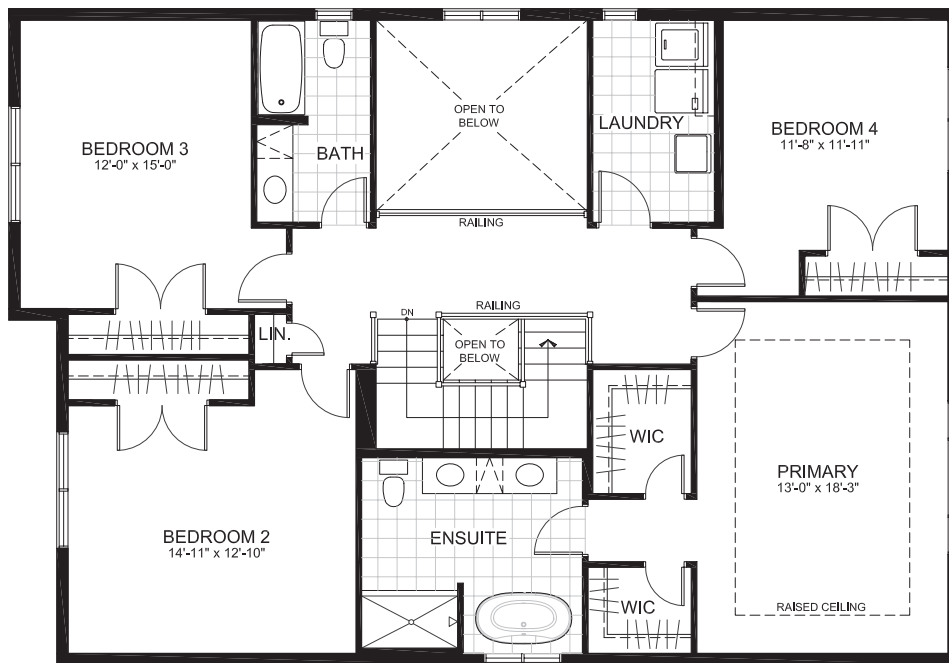

Copperwood
Estate KANATA

CAMBRIAN SERIES 42' SINGLES

THE MADOC

2832 sq. ft.

(plus 505 sq. ft. of finished basement)

4 Bedrooms | 2.5 Bathrooms

GROUND FLOOR

THE MADOC

SECOND FLOOR

Copperwood
Estate KANATA

THE MADOC

BASEMENT