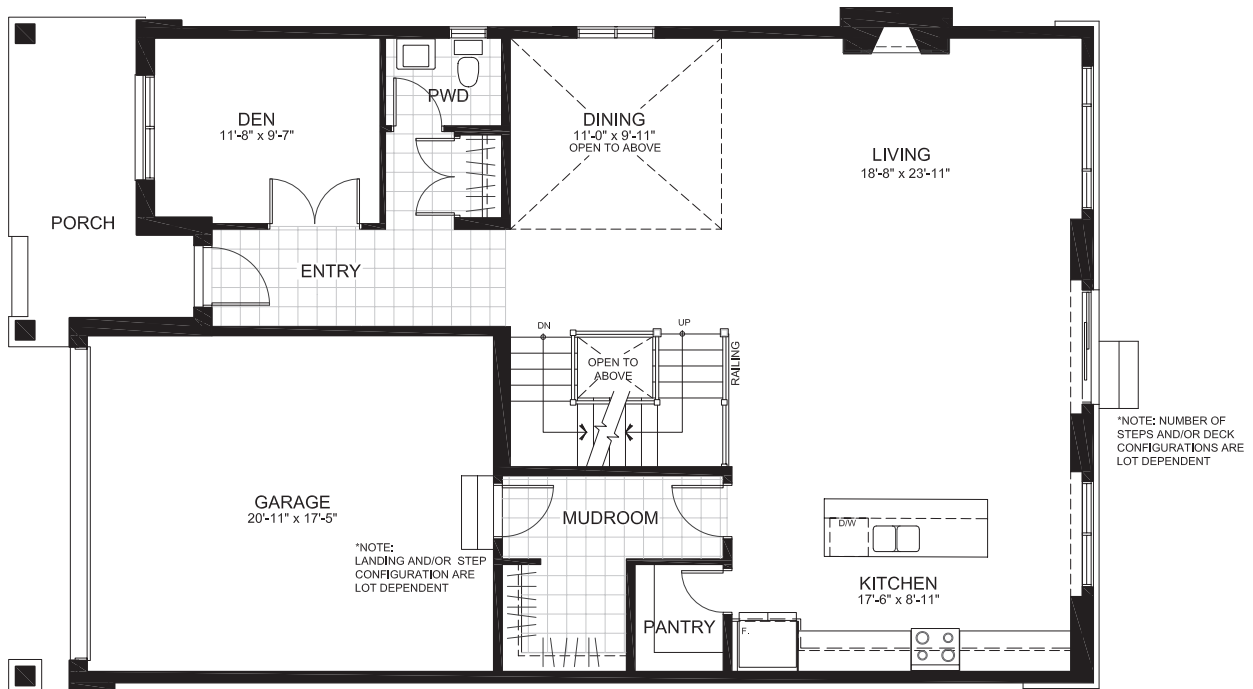

Copperwood
Estate KANATA

CAMBRIAN SERIES 42' SINGLES

THE MADOC

2832 sq. ft.

(plus 505 sq. ft. of finished basement)

4 Bedrooms | 2.5 Bathrooms

GROUND FLOOR

THE MADOC

SECOND FLOOR

Copperwood
Estate KANATA

THE MADOC

BASEMENT