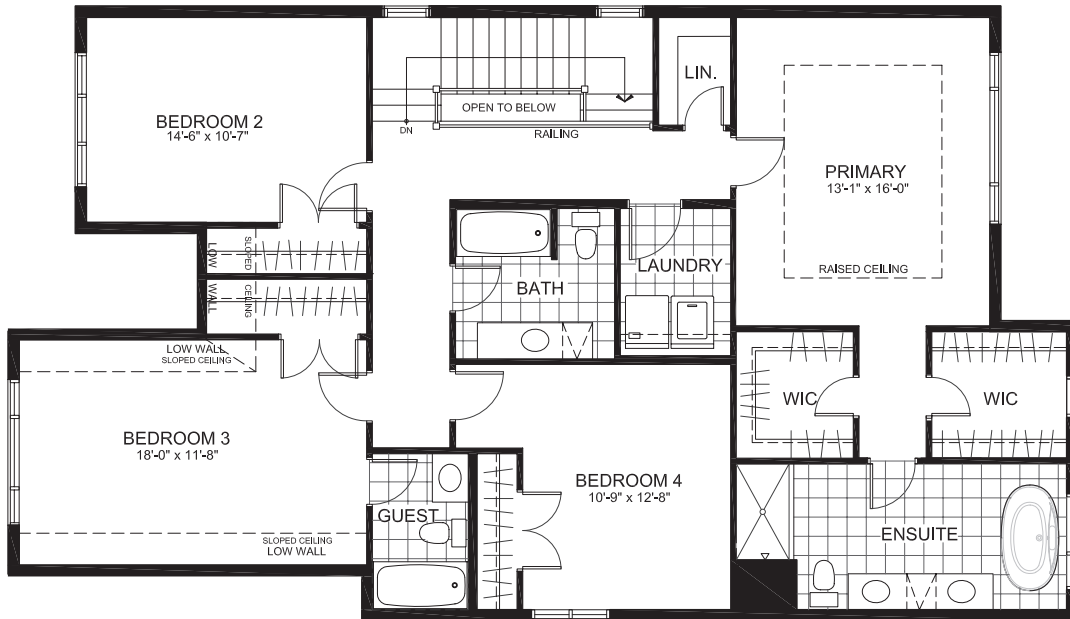

Copperwood
Estate KANATA

CAMBRIAN SERIES 42' SINGLES

THE NOBEL

2840 sq. ft.

(plus 534 sq. ft. of finished basement)

4 Bedrooms | 3.5 Bathrooms

GROUND FLOOR

THE NOBEL

SECOND FLOOR

THE NOBEL

BASEMENT