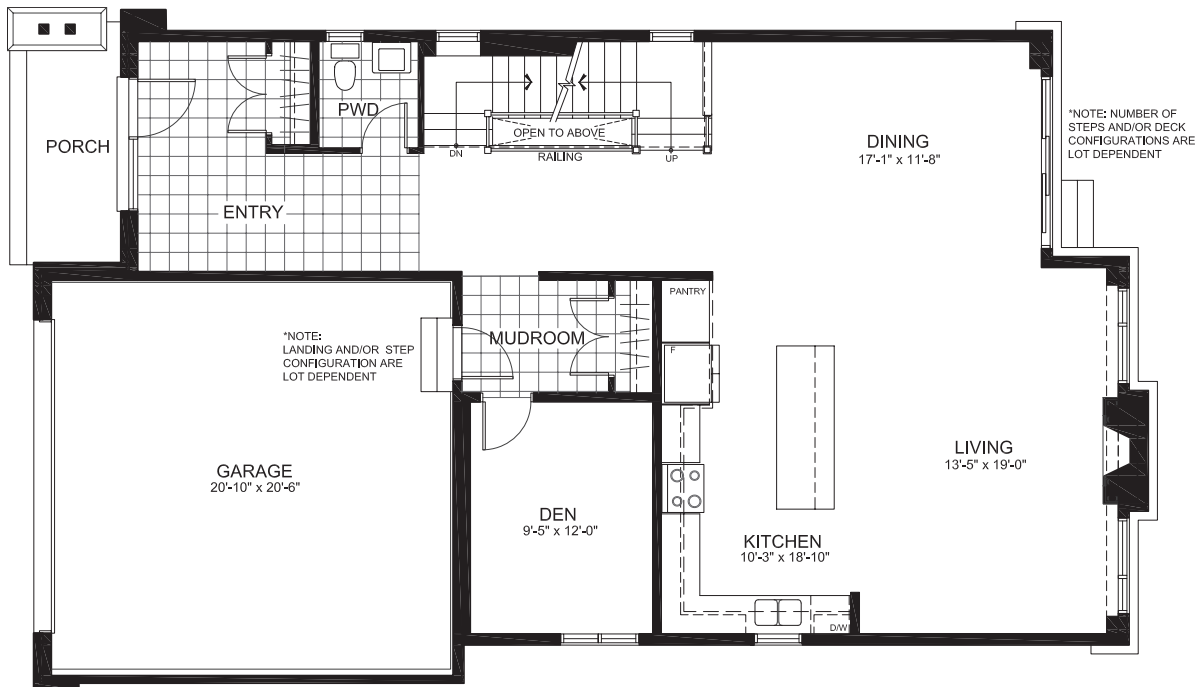

Copperwood
Estate KANATA

CAMBRIAN SERIES 42' SINGLES

THE NOBEL

2840 sq. ft.

(plus 534 sq. ft. of finished basement)

4 Bedrooms | 3.5 Bathrooms

GROUND FLOOR

THE NOBEL

SECOND FLOOR

THE NOBEL

BASEMENT