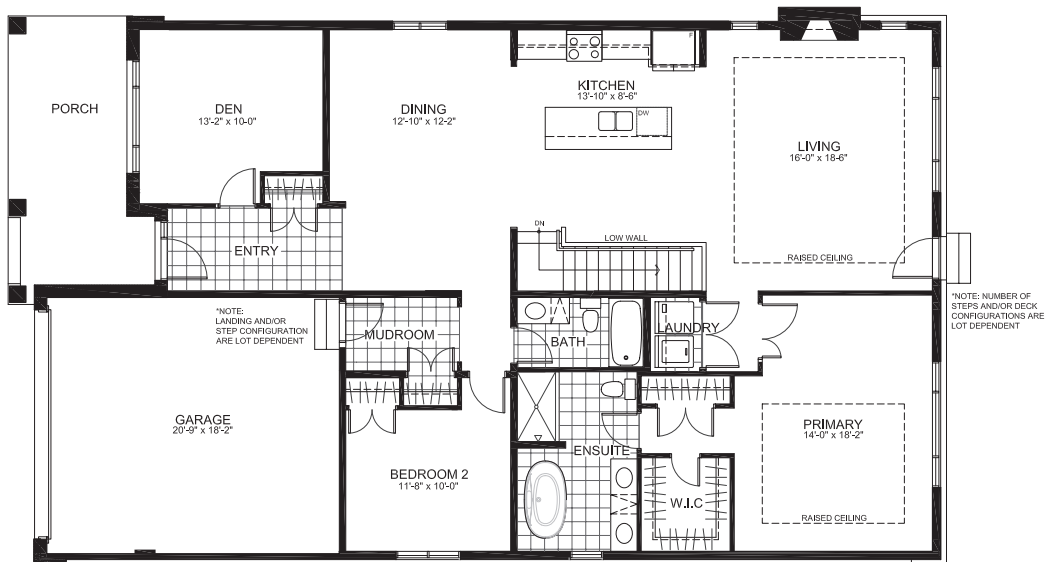

LAURENTIAN SERIES 47' SINGLES

THE DOUGLAS

1917 sq. ft. - 2780 sq. ft. with optional loft
(plus 590 sq. ft. of finished basement)
2 Bedrooms | 2 Bathrooms

GROUND FLOOR

OPTIONAL LOFT

THE DOUGLAS

BASEMENT