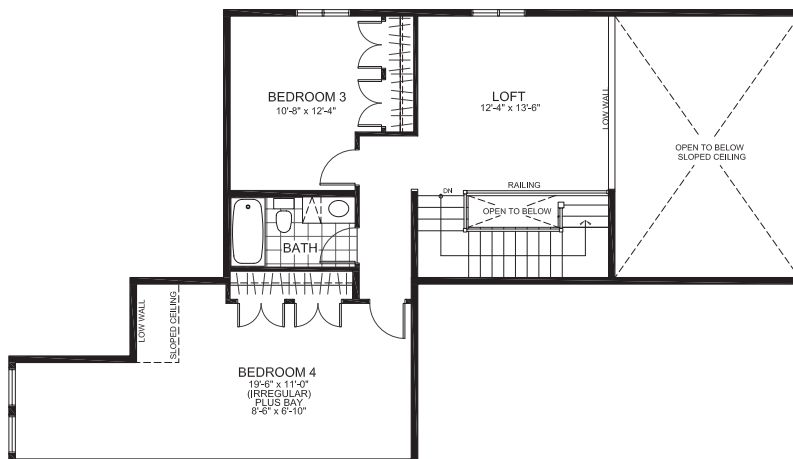

LAURENTIAN SERIES 47' SINGLES

THE DOUGLAS

1917 sq. ft. - 2780 sq. ft. with optional loft
(plus 590 sq. ft. of finished basement)
2 Bedrooms | 2 Bathrooms

GROUND FLOOR

OPTIONAL LOFT

THE DOUGLAS

BASEMENT