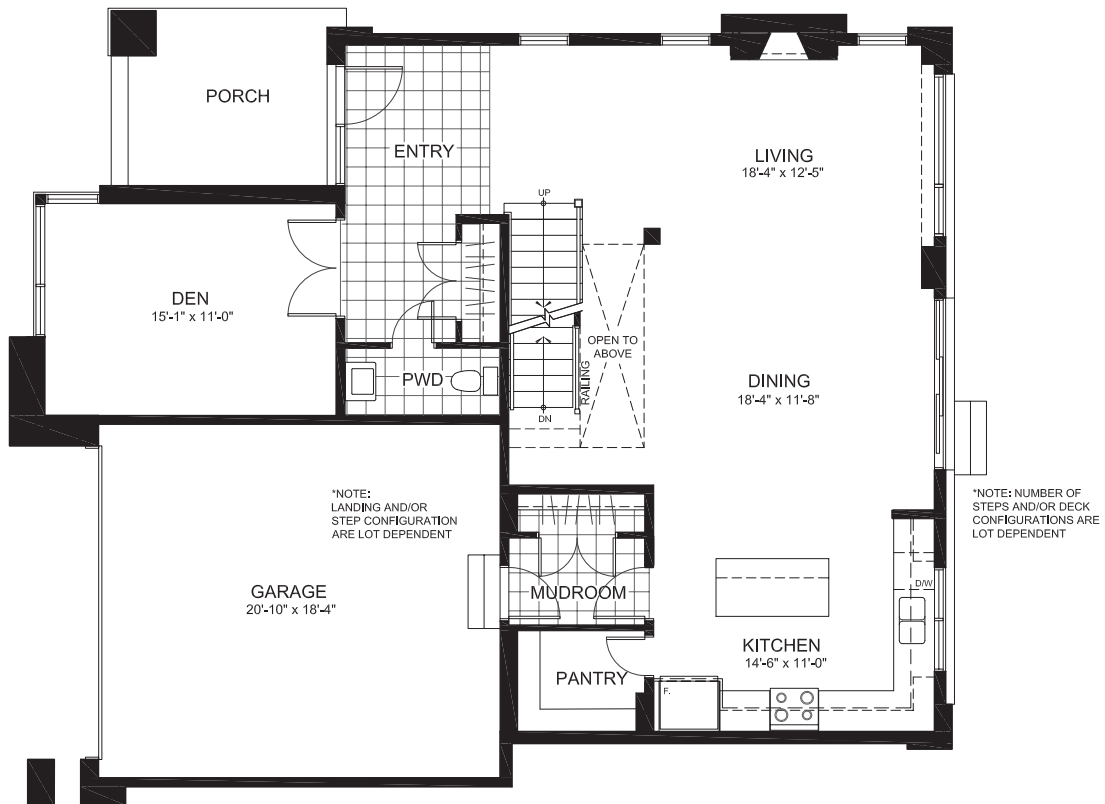

Copperwood
Estate KANATA

LAURENTIAN SERIES 47' SINGLES

THE ELGIN

2779 sq. ft.

(plus 470 sq. ft. of finished basement)

4 Bedrooms | 2.5 Bathrooms

GROUND FLOOR

THE ELGIN

SECOND

THE ELGIN

BASEMENT