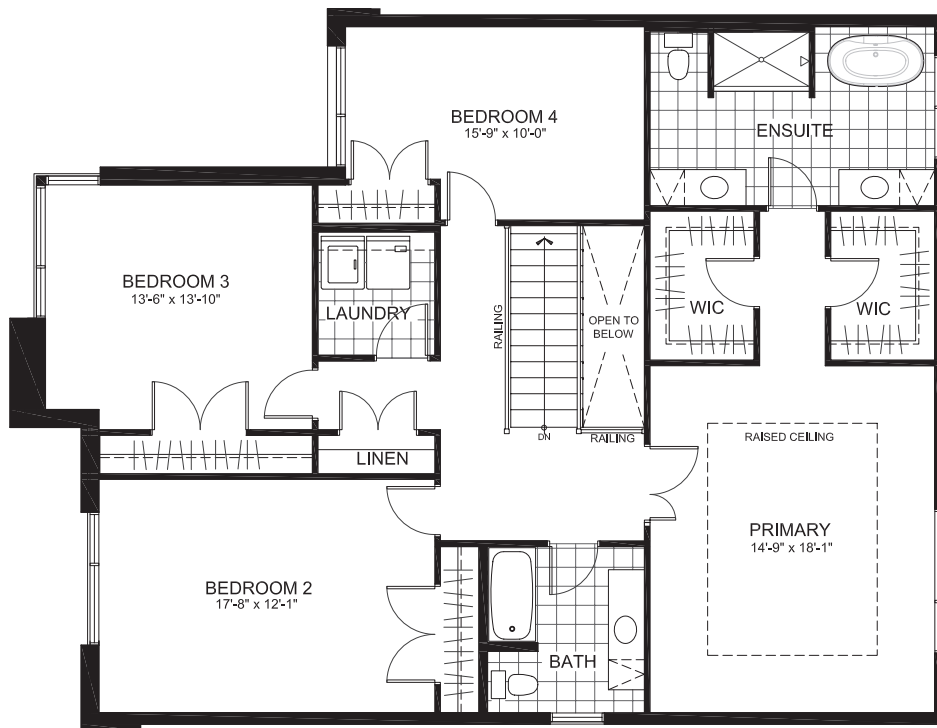

Copperwood
Estate KANATA

LAURENTIAN SERIES 47' SINGLES

THE ELGIN

2779 sq. ft.

(plus 470 sq. ft. of finished basement)

4 Bedrooms | 2.5 Bathrooms

GROUND FLOOR

THE ELGIN

SECOND

THE ELGIN

BASEMENT