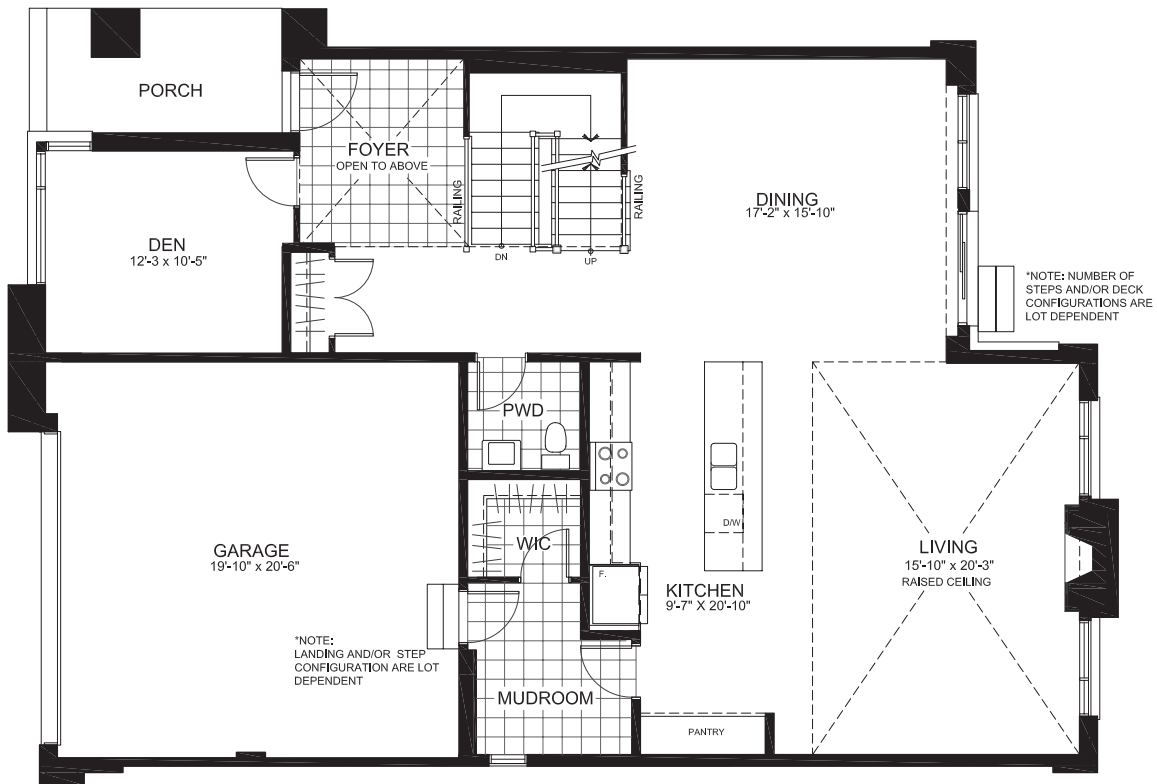

LAURENTIAN SERIES 47' SINGLES

THE HARRIS

2933 sq. ft.

(plus 593 sq. ft. of finished basement)

4 Bedrooms | 2.5 Bathrooms

GROUND FLOOR

THE HARRIS

SECOND

THE HARRIS

BASEMENT