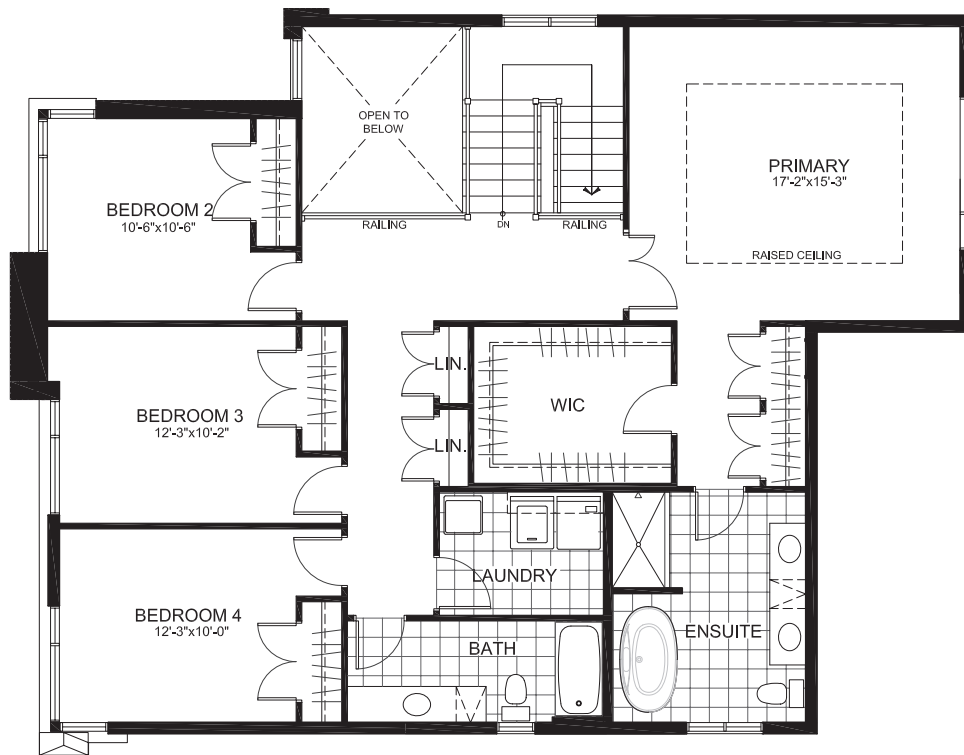

LAURENTIAN SERIES 47' SINGLES

THE HARRIS

2933 sq. ft.

(plus 593 sq. ft. of finished basement)

4 Bedrooms | 2.5 Bathrooms

GROUND FLOOR

THE HARRIS

SECOND

THE HARRIS

BASEMENT