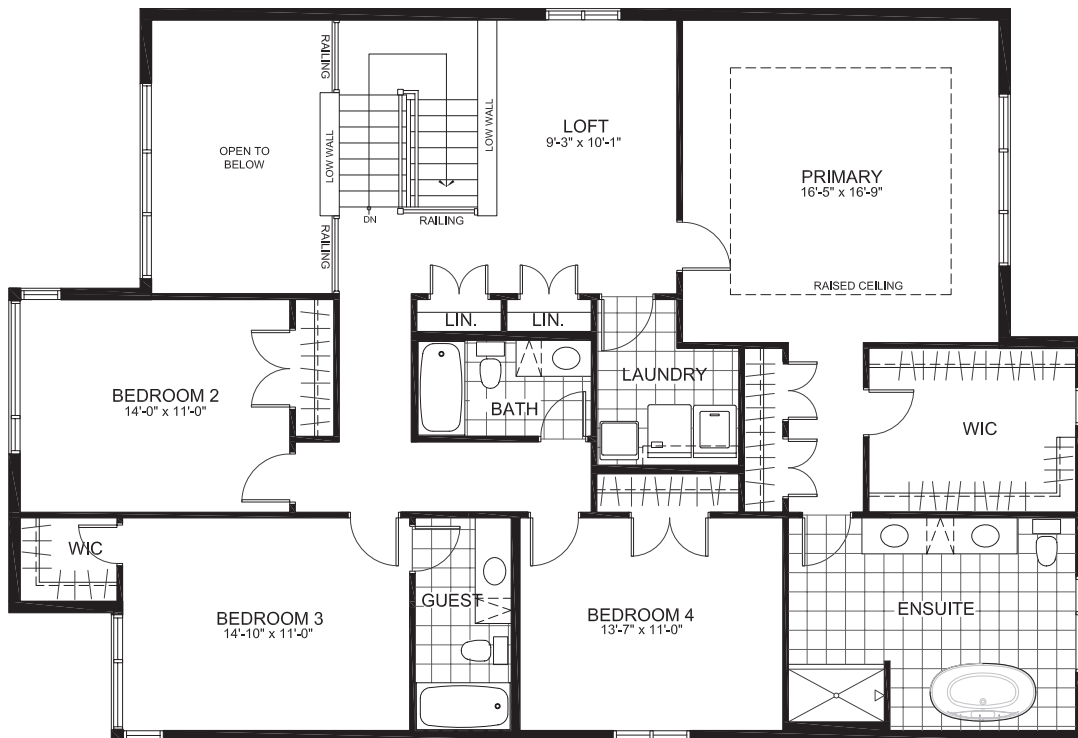

LAURENTIAN SERIES 47' SINGLES

THE MARTEN

3294 sq. ft.

(plus 522 sq. ft. of finished basement)

4 Bedrooms | 3.5 Bathrooms

GROUND FLOOR

THE MARTEN

SECOND

THE MARTEN

BASEMENT