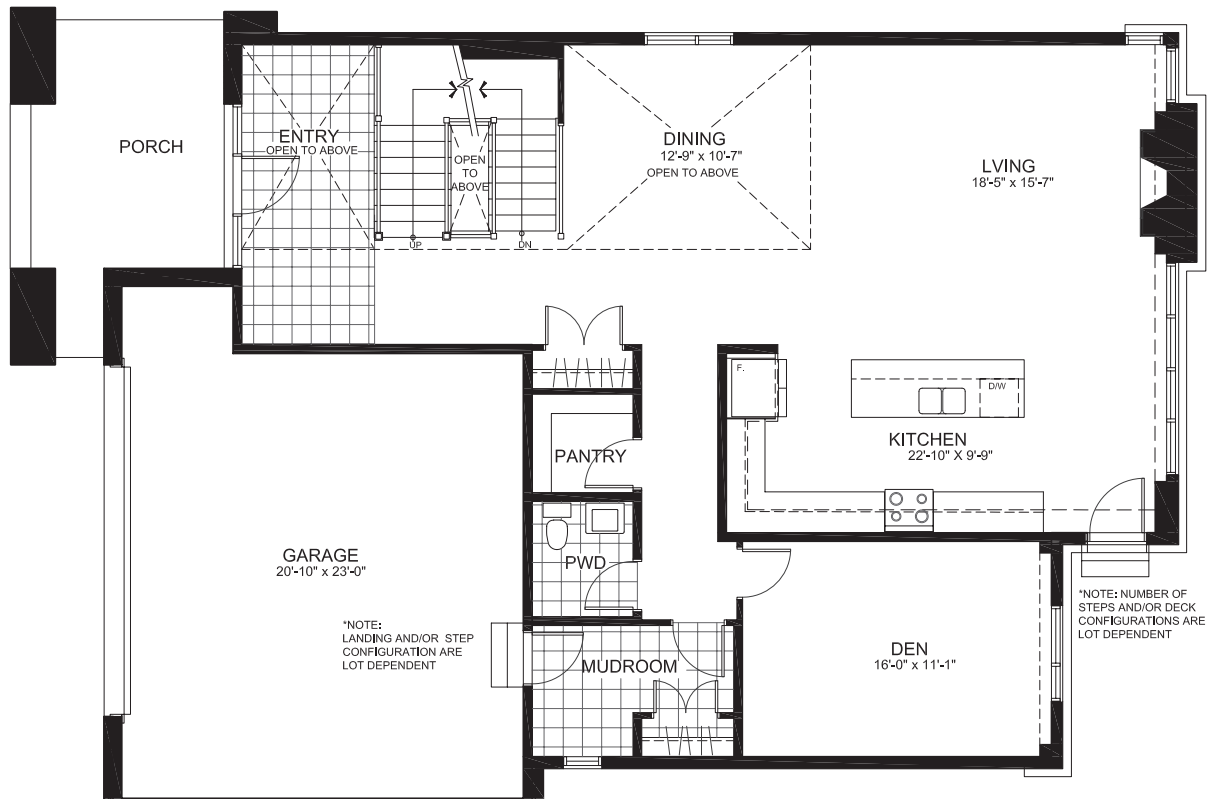

LAURENTIAN SERIES 47' SINGLES

THE MILLAR

3157 sq. ft.

(plus 615 sq. ft. of finished basement)

4 Bedrooms | 3.5 Bathrooms

GROUND FLOOR

THE MILLAR

SECOND

Copperwood
Estate KANATA

THE MILLAR

BASEMENT