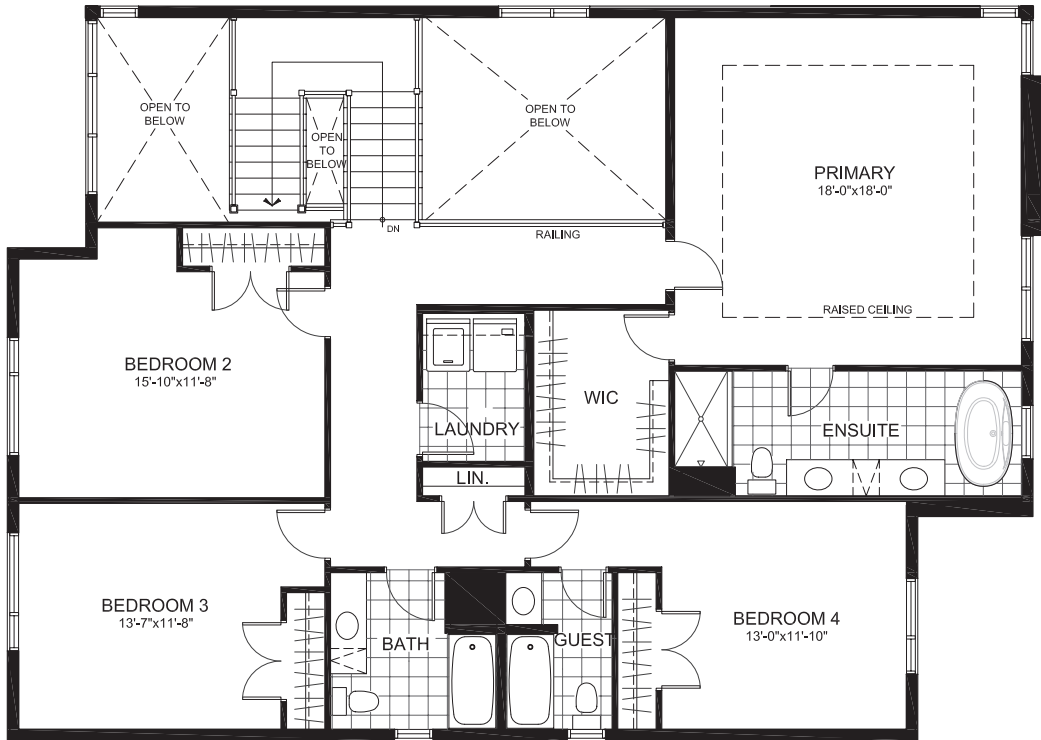

LAURENTIAN SERIES 47' SINGLES

THE MILLAR

3157 sq. ft.

(plus 615 sq. ft. of finished basement)

4 Bedrooms | 3.5 Bathrooms

GROUND FLOOR

THE MILLAR

SECOND