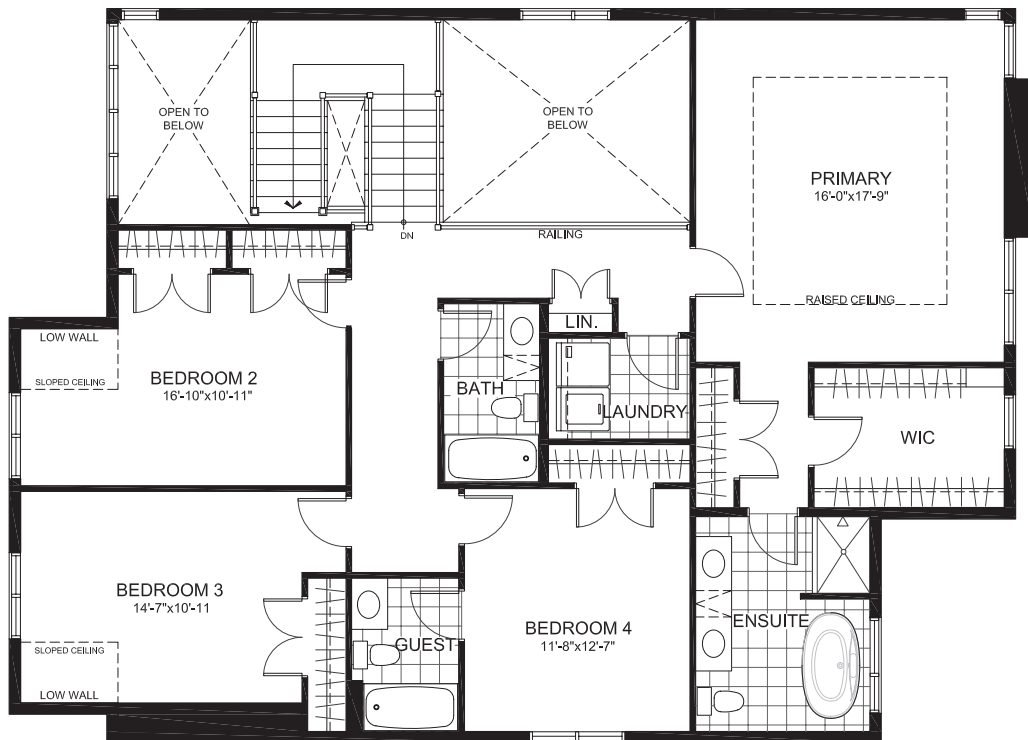

Copperwood Estate

KANATA

LAURENTIAN SERIES 47' SINGLES

THE NORWAY

2991 sq. ft.

(plus 583 sq. ft. of finished basement)

4 Bedrooms | 3.5 Bathrooms

GROUND FLOOR

THE NORWAY

SECOND

THE NORWAY

BASEMENT