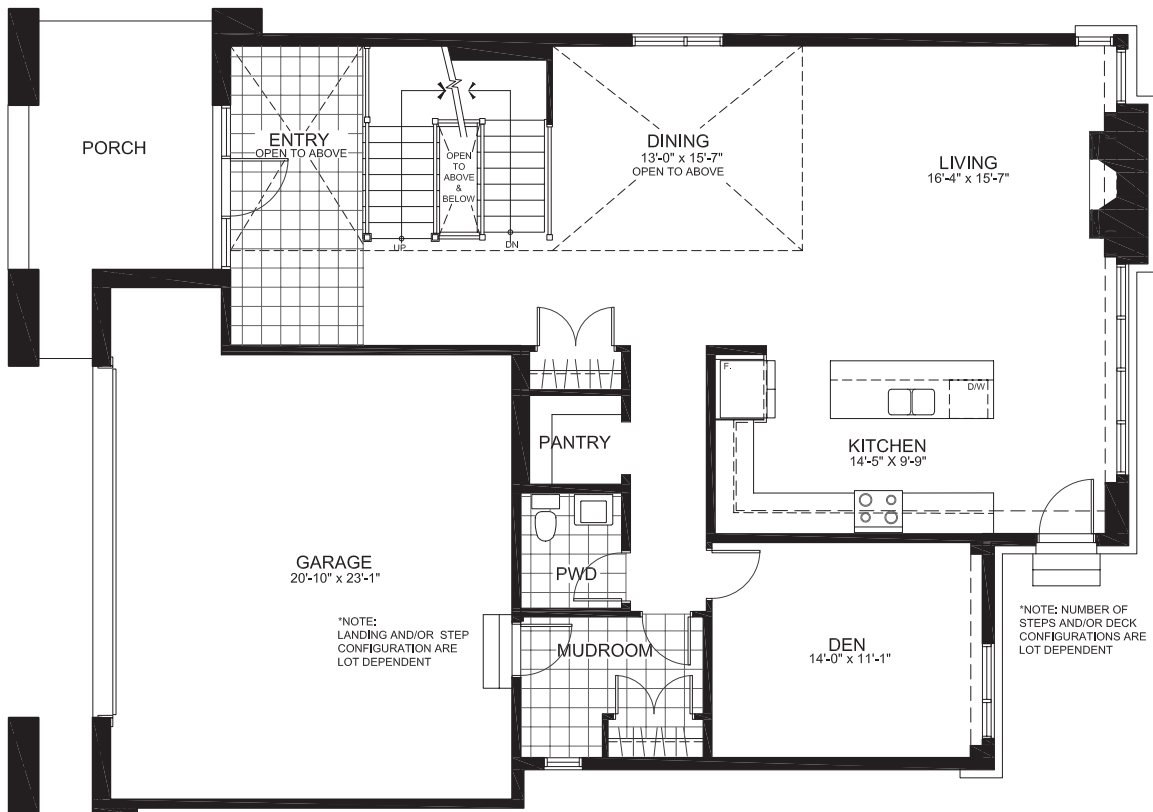

Copperwood Estate

KANATA

LAURENTIAN SERIES 47' SINGLES

THE NORWAY

2991 sq. ft.

(plus 583 sq. ft. of finished basement)

4 Bedrooms | 3.5 Bathrooms

GROUND FLOOR

THE NORWAY

SECOND

THE NORWAY

BASEMENT