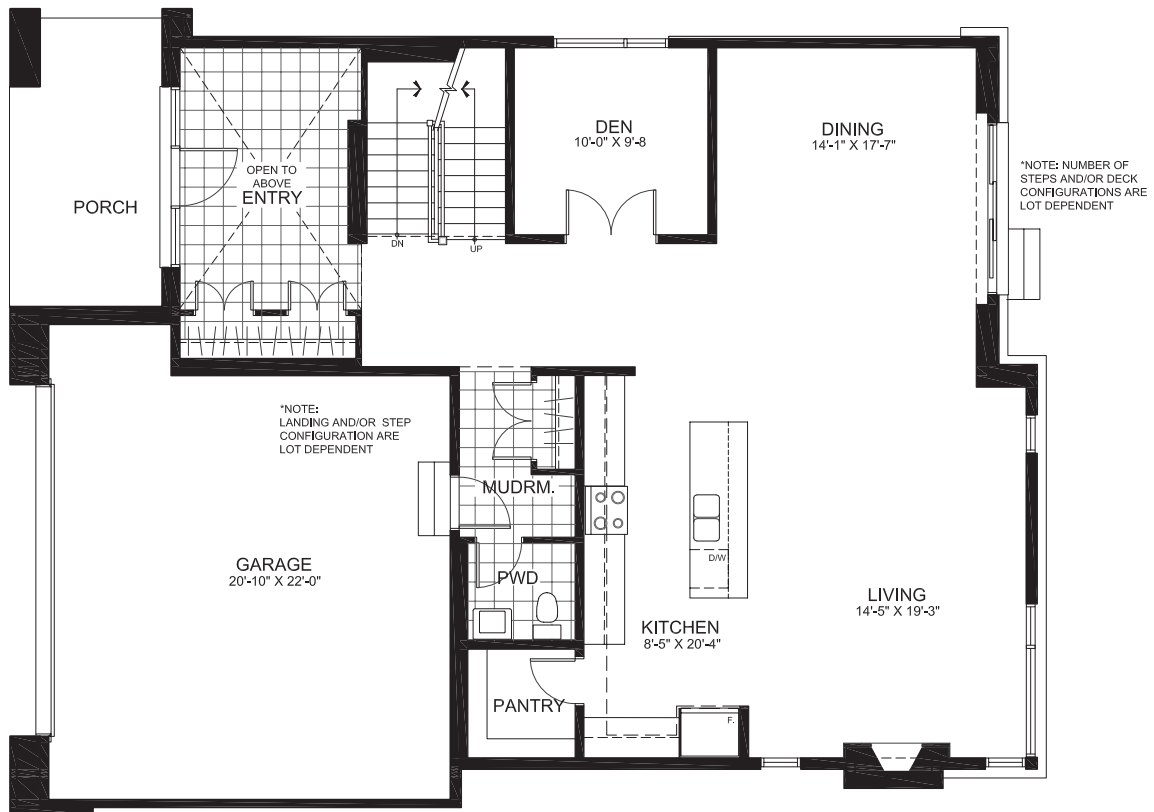

Copperwood
Estate KANATA

LAURENTIAN SERIES 47' SINGLES

THE SPENCE

2982 sq. ft.

(plus 498 sq. ft. of finished basement)

4 Bedrooms | 3.5 Bathrooms

GROUND FLOOR

THE SPENCE

SECOND

THE SPENCE

BASEMENT