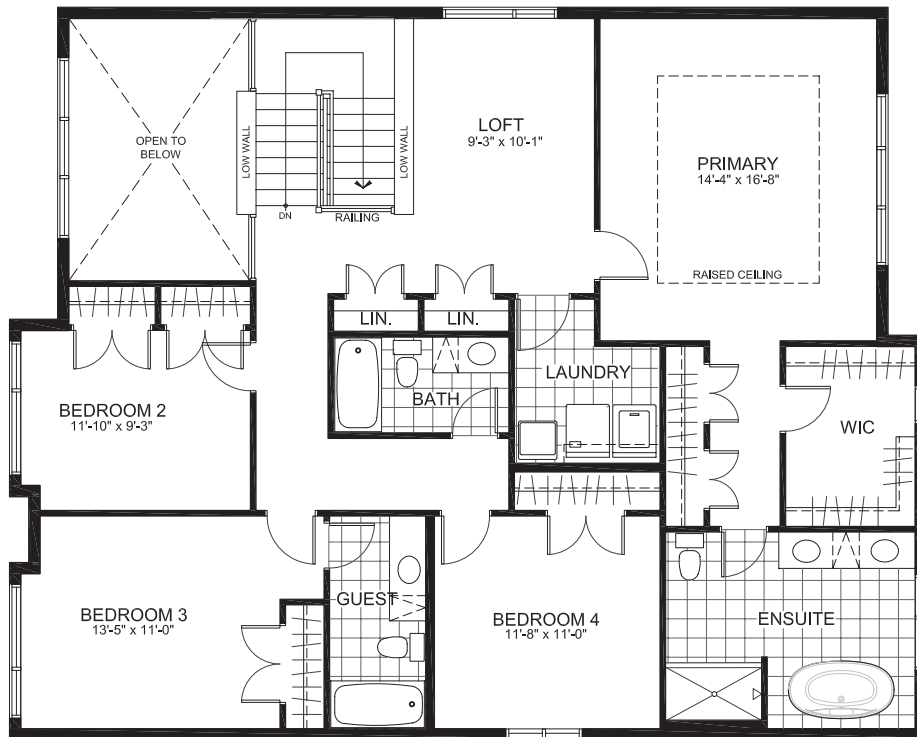

Copperwood
Estate KANATA

LAURENTIAN SERIES 47' SINGLES

THE SPENCE

2982 sq. ft.

(plus 498 sq. ft. of finished basement)

4 Bedrooms | 3.5 Bathrooms

GROUND FLOOR

THE SPENCE

SECOND

THE SPENCE

BASEMENT