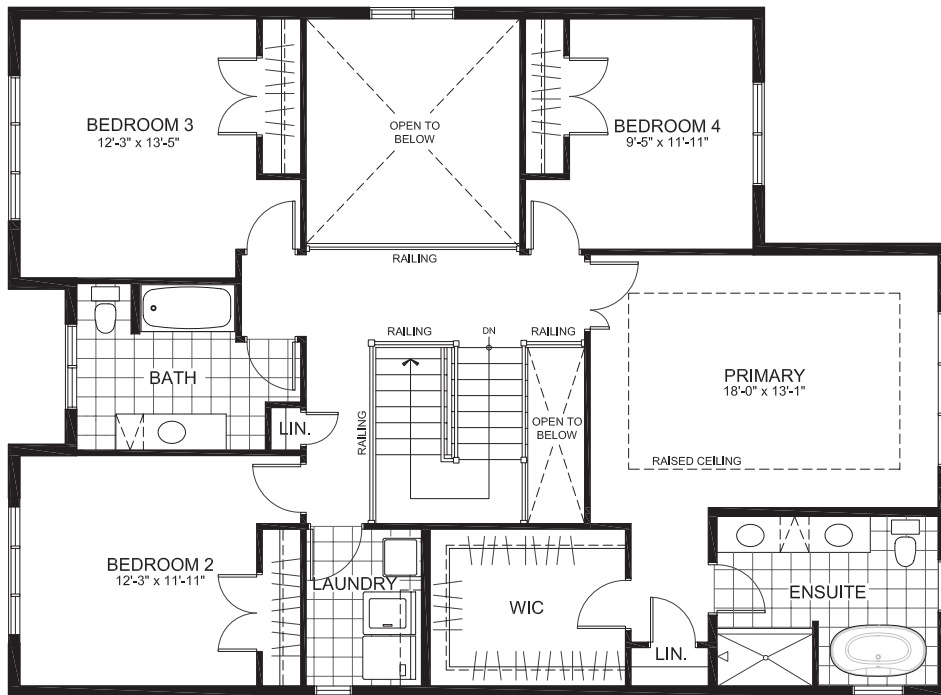

LAURENTIAN SERIES 47' SINGLES

THE WHITNEY

2819 sq. ft.

(plus 648 sq. ft. of finished basement)

4 Bedrooms | 2.5 Bathrooms

GROUND FLOOR

THE WHITNEY

SECOND

THE WHITNEY

BASEMENT