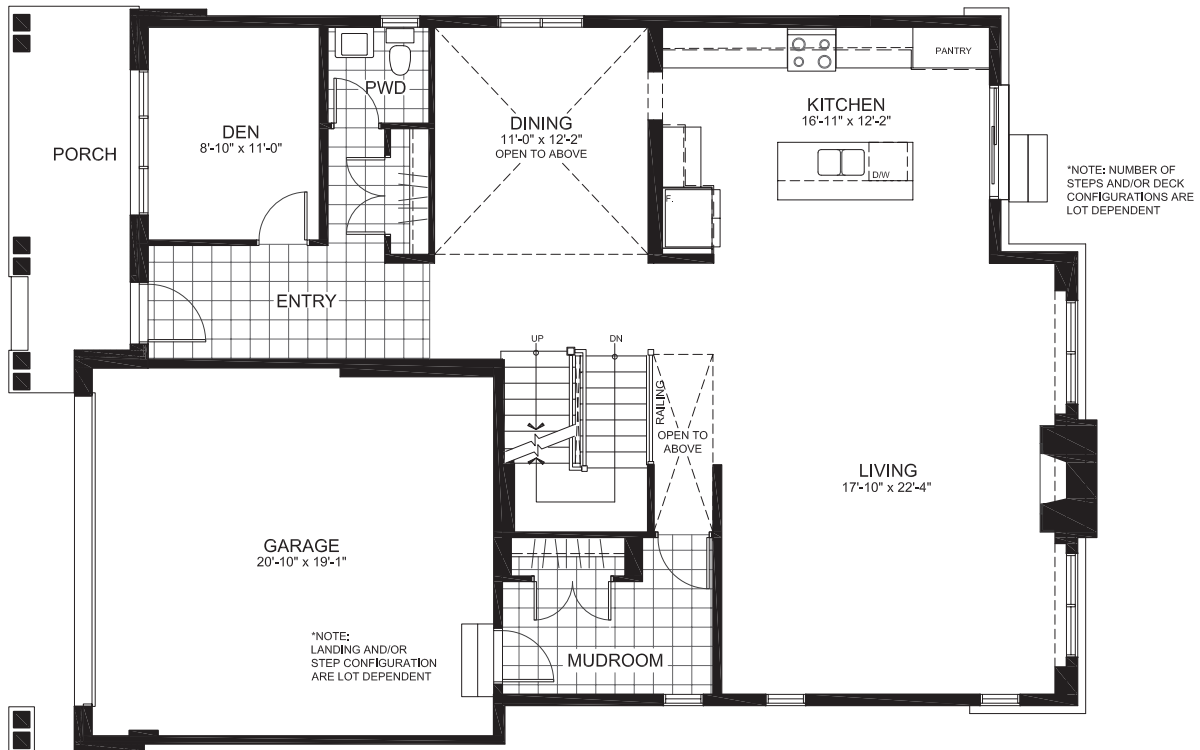

LAURENTIAN SERIES 47' SINGLES

THE WHITNEY

2819 sq. ft.

(plus 648 sq. ft. of finished basement)

4 Bedrooms | 2.5 Bathrooms

GROUND FLOOR

THE WHITNEY

SECOND

THE WHITNEY

BASEMENT