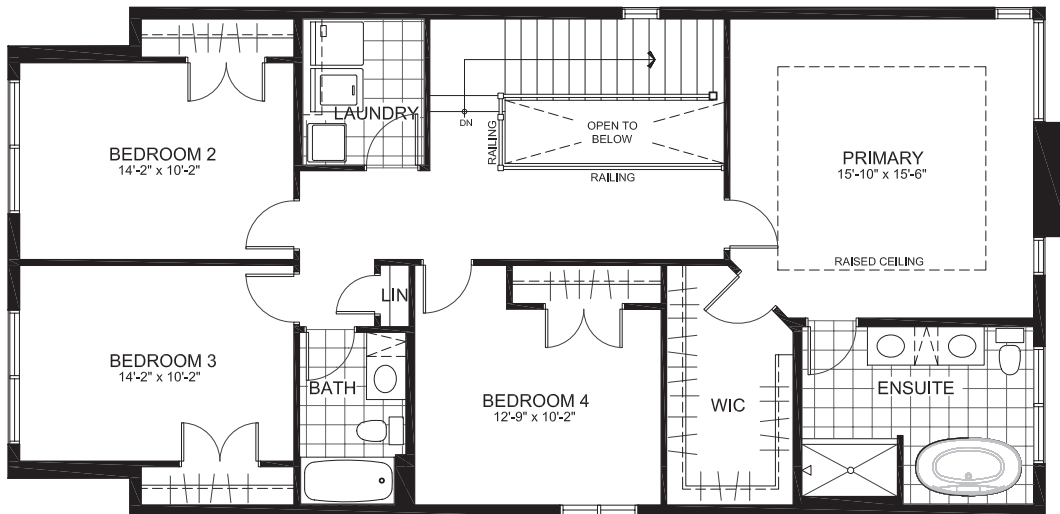

Copperwood
Estate KANATA

SUMMIT SERIES 36' SINGLES

THE ASHBY

2369 sq. ft.

(plus 430 sq. ft. of finished basement)

4 Bedrooms | 2.5 Bathrooms

GROUND FLOOR

THE ASHBY

SECOND

THE ASHBY

BASEMENT