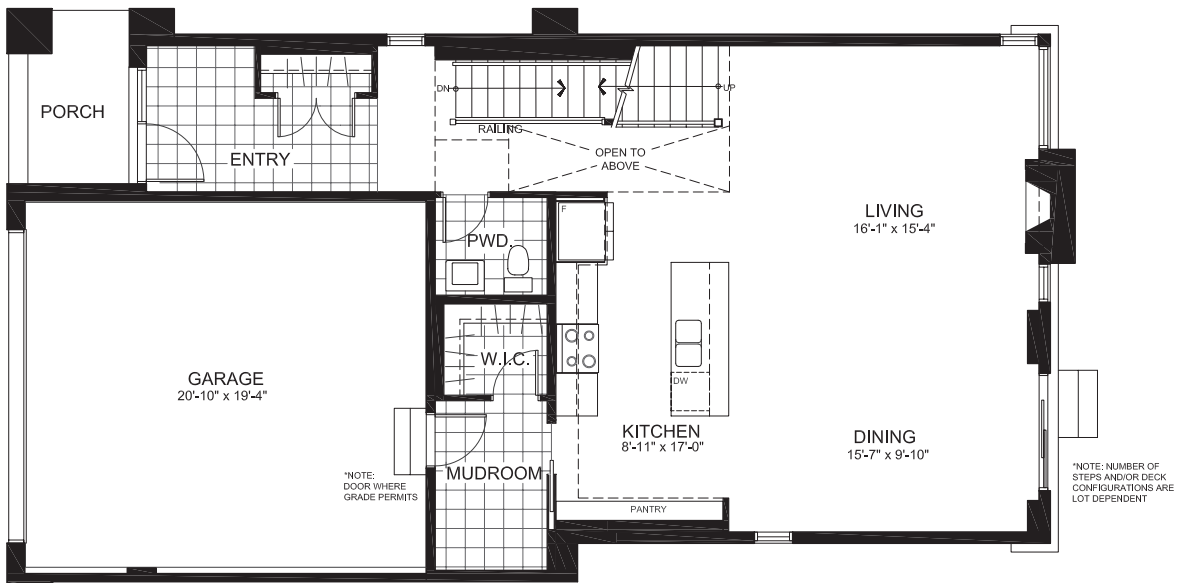

Copperwood
Estate KANATA

SUMMIT SERIES 36' SINGLES

THE ASHBY

2369 sq. ft.

(plus 430 sq. ft. of finished basement)

4 Bedrooms | 2.5 Bathrooms

GROUND FLOOR

THE ASHBY

SECOND

THE ASHBY

BASEMENT