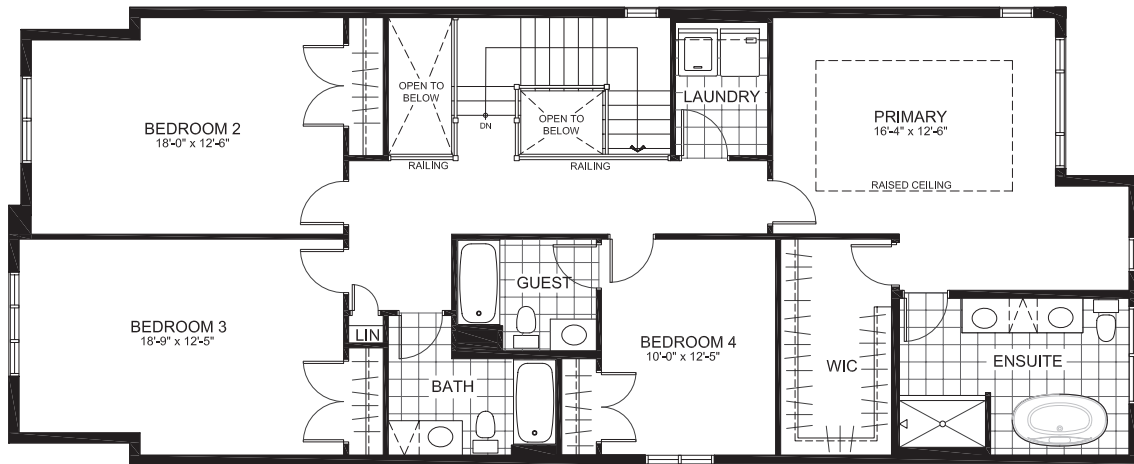

Copperwood
Estate KANATA

SUMMIT SERIES 36' SINGLES

THE DORSET

2873 sq. ft.

(plus 445 sq. ft. of finished basement)

4 Bedrooms | 2.5 Bathrooms

GROUND FLOOR

THE DORSET

SECOND

SECOND ALT

THE DORSET

BASEMENT