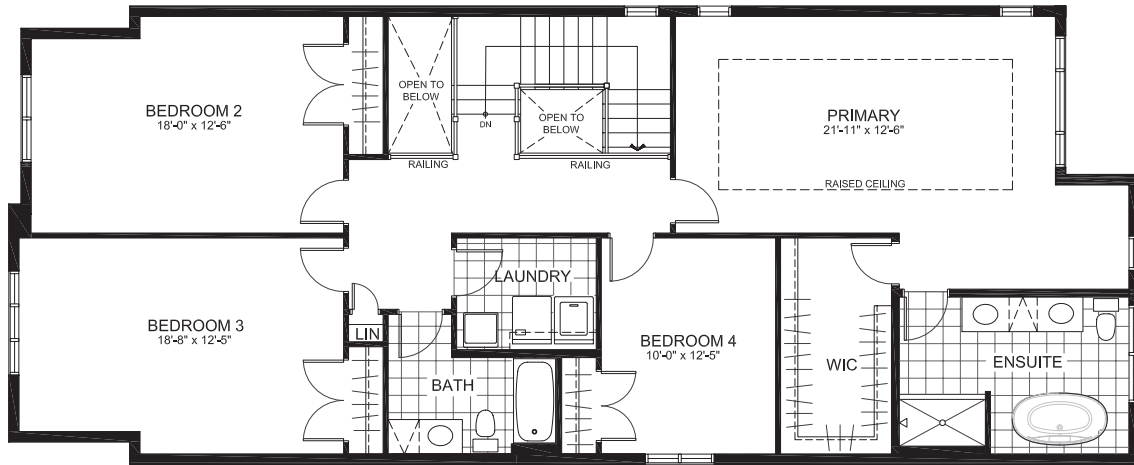

Copperwood
Estate KANATA

SUMMIT SERIES 36' SINGLES

THE DORSET

2873 sq. ft.

(plus 445 sq. ft. of finished basement)

4 Bedrooms | 2.5 Bathrooms

GROUND FLOOR

THE DORSET

SECOND

SECOND ALT

THE DORSET

BASEMENT