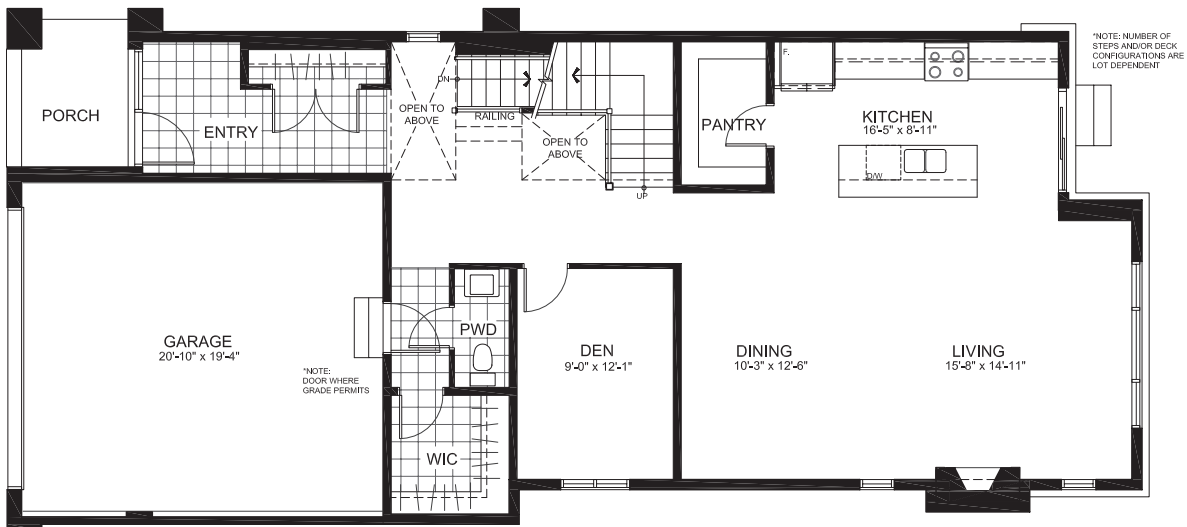

Copperwood
Estate KANATA

SUMMIT SERIES 36' SINGLES

THE DORSET

2873 sq. ft.

(plus 445 sq. ft. of finished basement)

4 Bedrooms | 2.5 Bathrooms

GROUND FLOOR

THE DORSET

SECOND

SECOND ALT

THE DORSET

BASEMENT