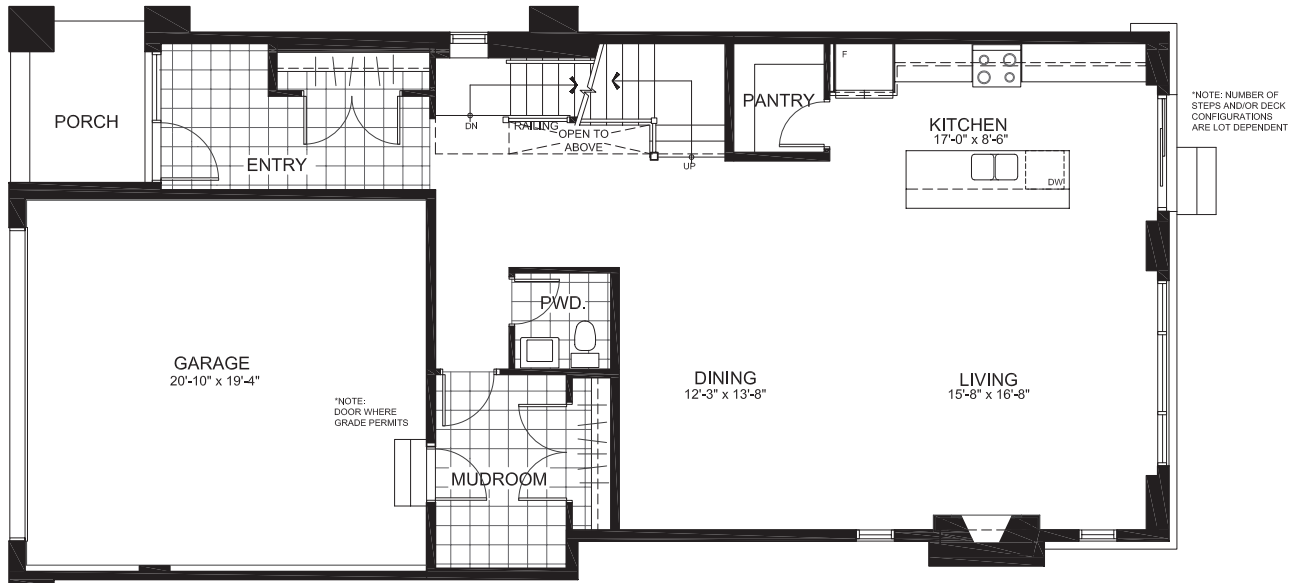

SUMMIT SERIES 36' SINGLES

THE HARDING

2677 sq. ft.

(plus 393 sq. ft. of finished basement)

4 Bedrooms | 2.5 Bathrooms

GROUND FLOOR

THE HARDING

SECOND

THE HARDING

BASEMENT