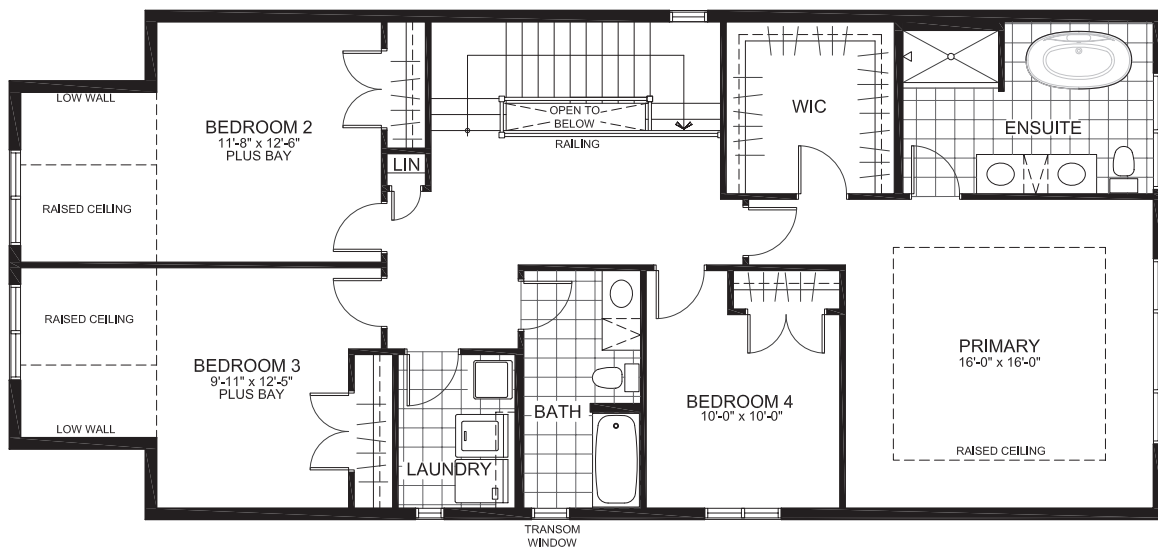

SUMMIT SERIES 36' SINGLES

THE HARDING

2677 sq. ft.

(plus 393 sq. ft. of finished basement)

4 Bedrooms | 2.5 Bathrooms

GROUND FLOOR

THE HARDING

SECOND

THE HARDING

BASEMENT