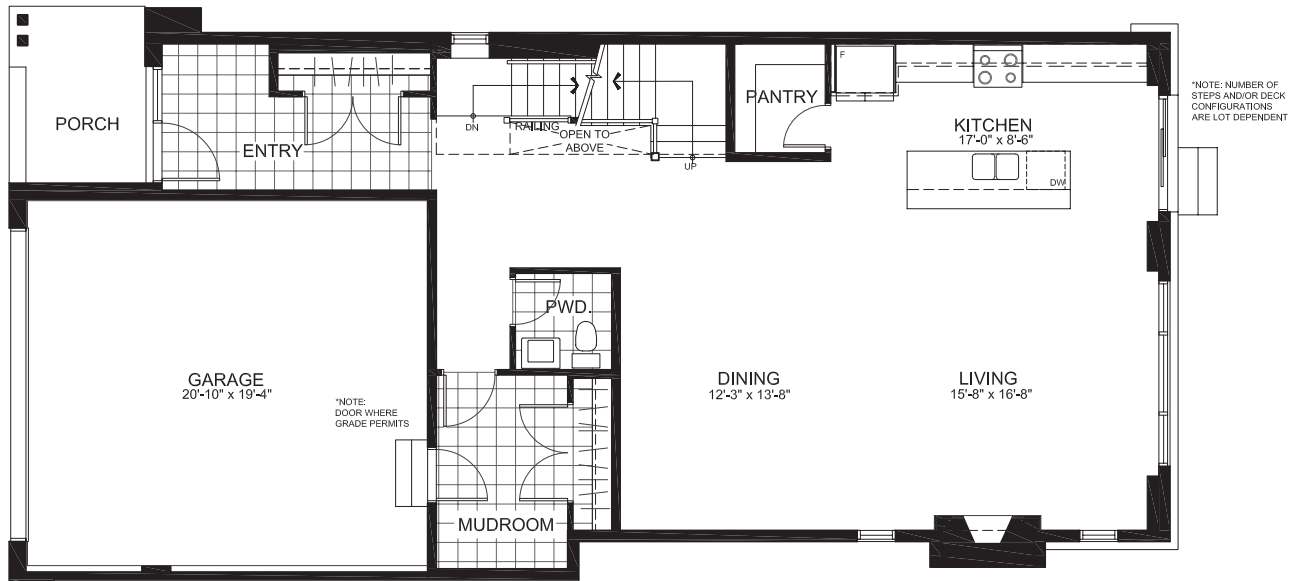

SUMMIT SERIES 36' SINGLES

THE ROSLIN

2542 sq. ft.

(plus 390 sq. ft. of finished basement)

4 Bedrooms | 2.5 Bathrooms

GROUND FLOOR

THE ROSLIN

SECOND

THE ROSLIN

BASEMENT