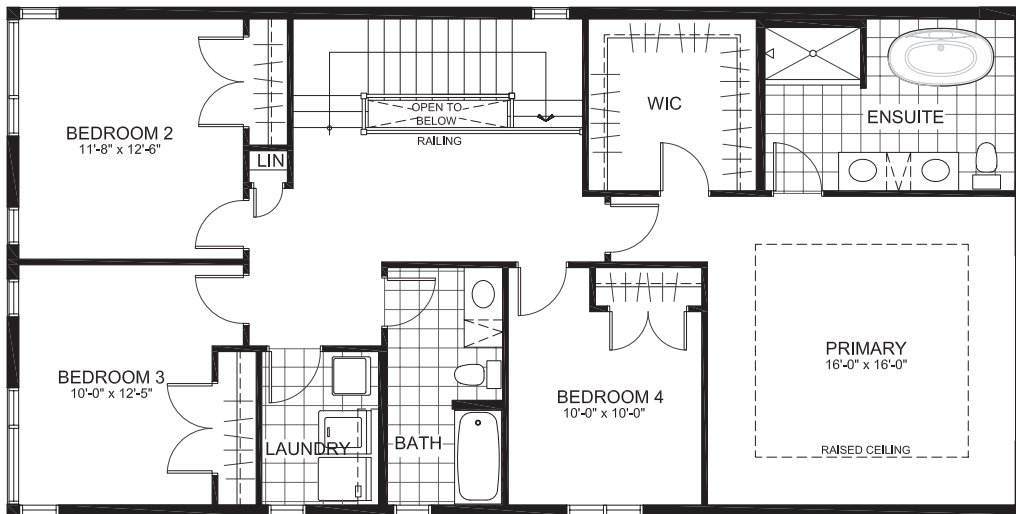

SUMMIT SERIES 36' SINGLES

THE ROSLIN

2542 sq. ft.

(plus 390 sq. ft. of finished basement)

4 Bedrooms | 2.5 Bathrooms

GROUND FLOOR

THE ROSLIN

SECOND

THE ROSLIN

BASEMENT