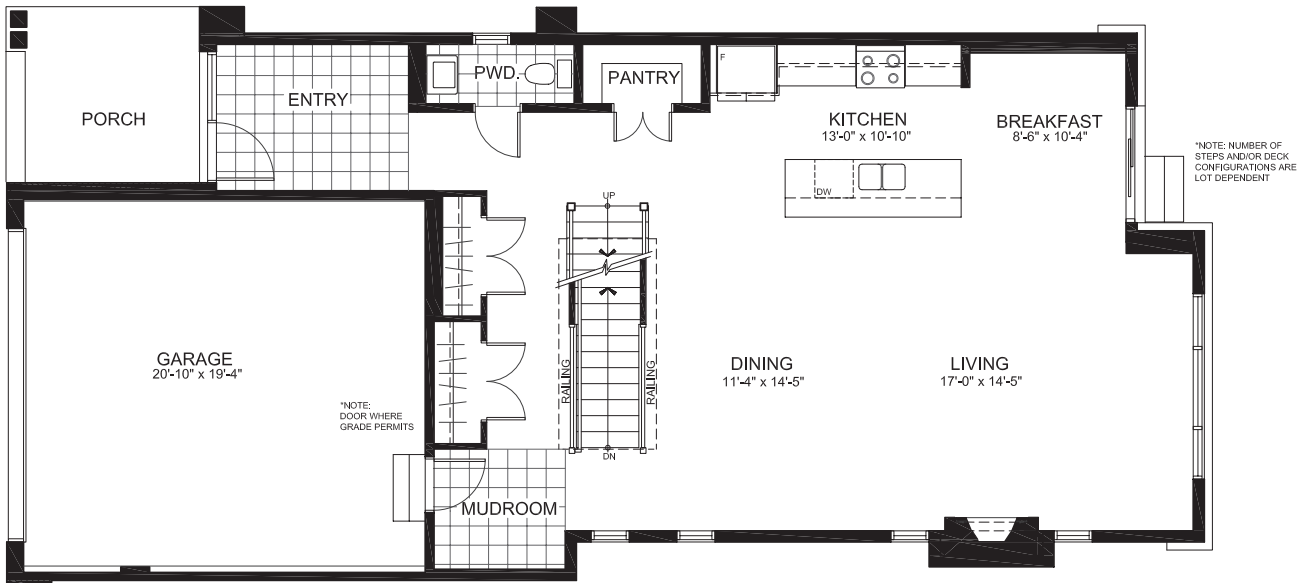

Copperwood
Estate KANATA

SUMMIT SERIES 36' SINGLES

THE STIRLING

2687 sq. ft.

(plus 462 sq. ft. of finished basement)

4 Bedrooms | 2.5 Bathrooms

GROUND FLOOR

THE STIRLING