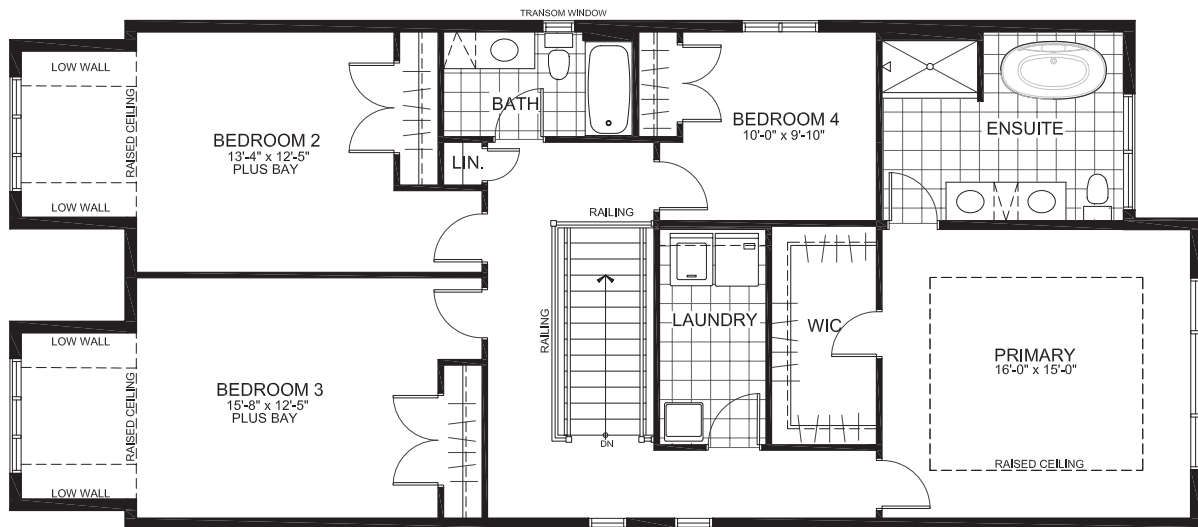

THE STIRLING

SECOND