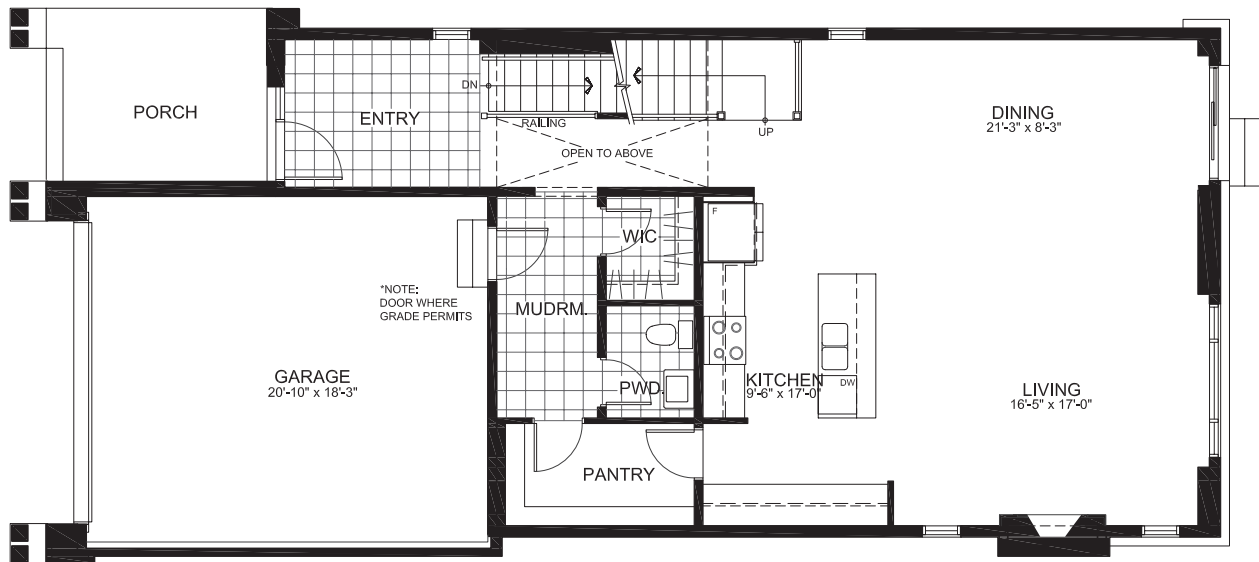

Copperwood  
Estate KANATA

SUMMIT SERIES 36' SINGLES

THE SUNBURY

2546 sq. ft.

(plus 366 sq. ft. of finished basement)

4 Bedrooms | 2.5 Bathrooms

GROUND FLOOR

THE SUNBURY

SECOND

THE SUNBURY

BASEMENT