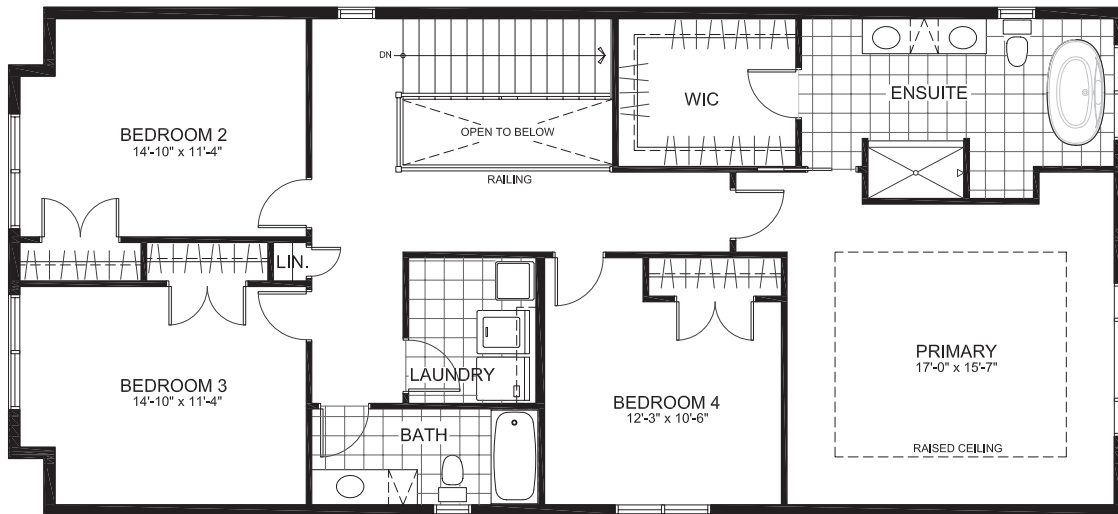

Copperwood  
Estate KANATA

SUMMIT SERIES 36' SINGLES

THE SUNBURY

2546 sq. ft.

(plus 366 sq. ft. of finished basement)

4 Bedrooms | 2.5 Bathrooms

GROUND FLOOR

THE SUNBURY

SECOND

THE SUNBURY

BASEMENT