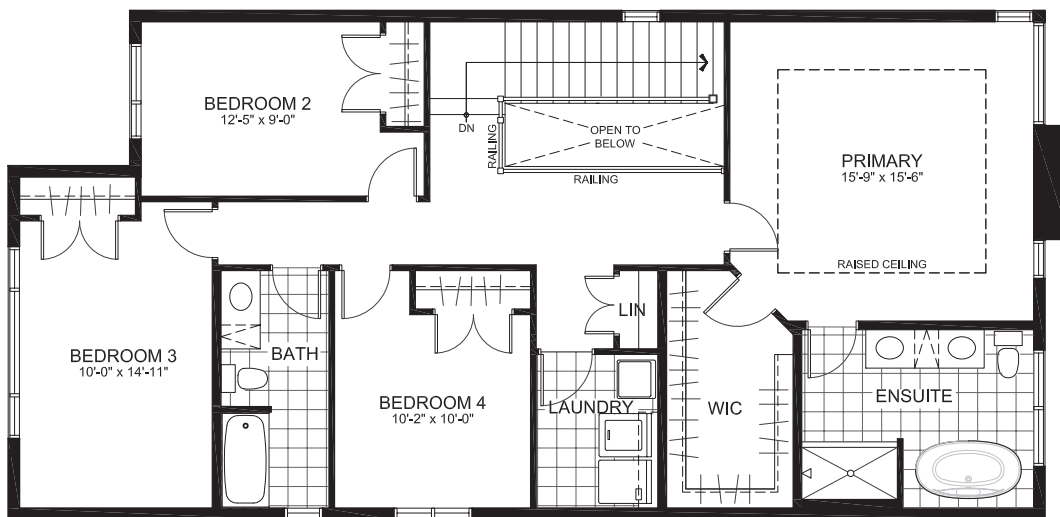

## SUMMIT SERIES 36' SINGLES

### THE TORY

2337 sq. ft.

(plus 430 sq. ft. of finished basement)

4 Bedrooms | 2.5 Bathrooms

### GROUND FLOOR

THE TORY

SECOND

THE TORY

BASEMENT