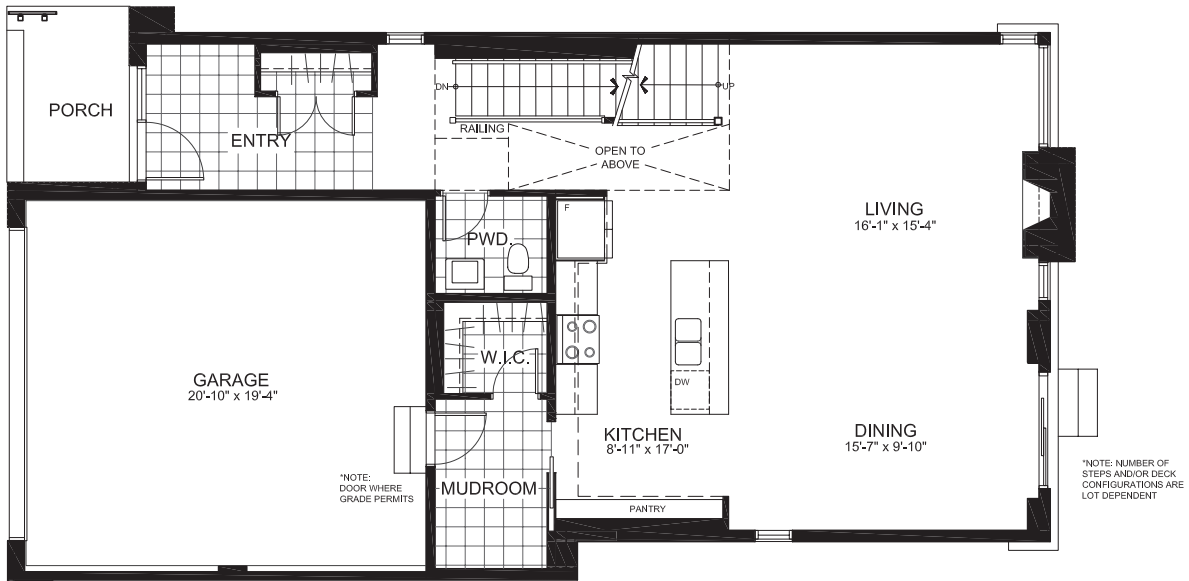

## SUMMIT SERIES 36' SINGLES

### THE TORY

2337 sq. ft.

(plus 430 sq. ft. of finished basement)

4 Bedrooms | 2.5 Bathrooms

### GROUND FLOOR

THE TORY

SECOND

THE TORY

BASEMENT