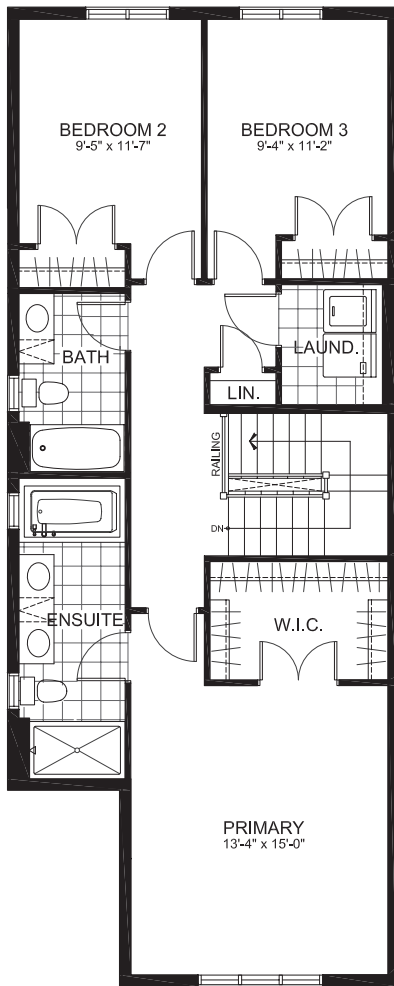

Copperwood Estate

KANATA

TOWNHOMES

THE CARLING

2304 sq. ft.

(includes 471 sq. ft. of finished basement)

3 Bedrooms | 2.5 Bathrooms

GROUND FLOOR

THE CARLING

SECOND FLOOR

BASEMENT