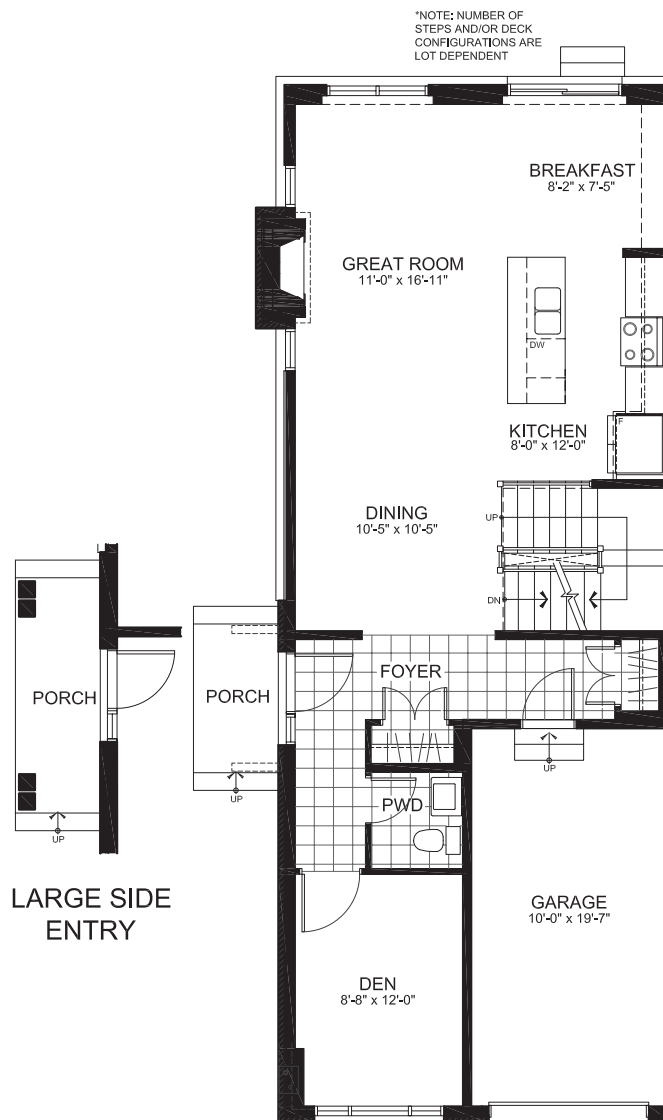

Copperwood Estate

KANATA

TOWNHOMES

THE CARLING

2304 sq. ft.

(includes 471 sq. ft. of finished basement)

3 Bedrooms | 2.5 Bathrooms

GROUND FLOOR

THE CARLING

SECOND FLOOR

BASEMENT