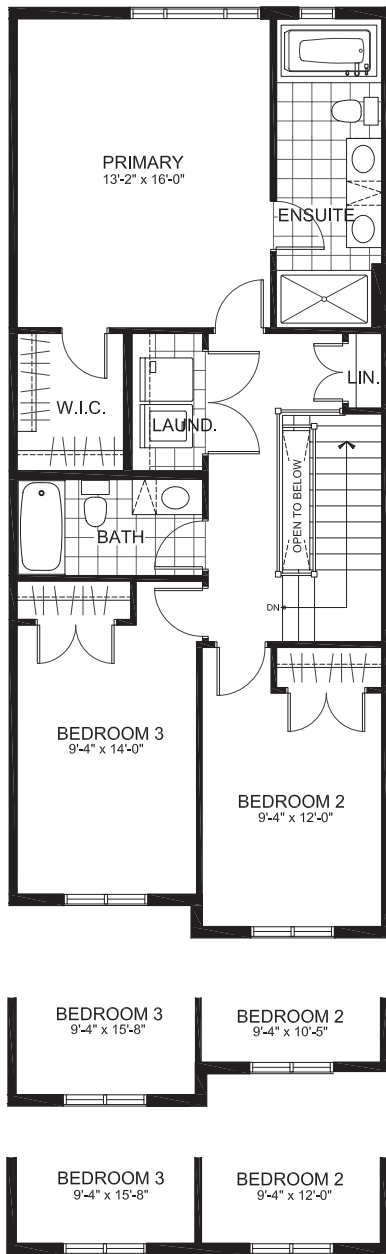

Copperwood
Estate KANATA

TOWNHOMES

THE MINDEN

2160 sq. ft.

(includes 439 sq. ft. of finished basement)

3 Bedrooms | 2.5 Bathrooms

GROUND FLOOR

THE MINDEN

SECOND FLOOR

BASEMENT

*ALTERNATE FRONTS BLOCK DEPENDENT.