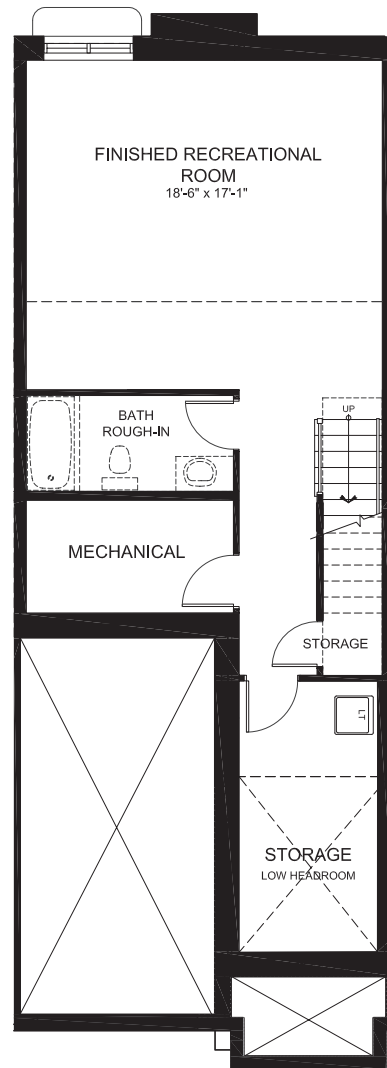

Copperwood
Estate KANATA

TOWNHOMES

THE MINDEN

2160 sq. ft.

(includes 439 sq. ft. of finished basement)

3 Bedrooms | 2.5 Bathrooms

GROUND FLOOR

THE MINDEN

SECOND FLOOR

BASEMENT

*ALTERNATE FRONTS BLOCK DEPENDENT.