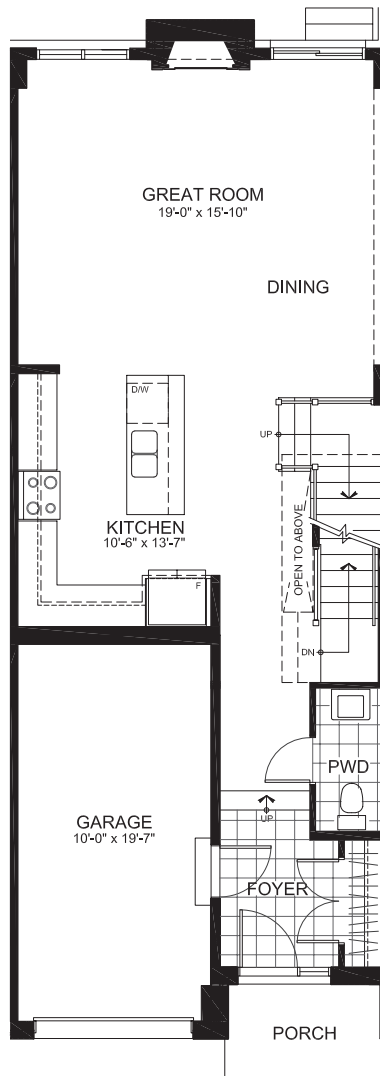

Copperwood
Estate KANATA

TOWNHOMES

THE MINDEN

2160 sq. ft.

(includes 439 sq. ft. of finished basement)

3 Bedrooms | 2.5 Bathrooms

GROUND FLOOR

THE MINDEN

SECOND FLOOR

BASEMENT

*ALTERNATE FRONTS BLOCK DEPENDENT.