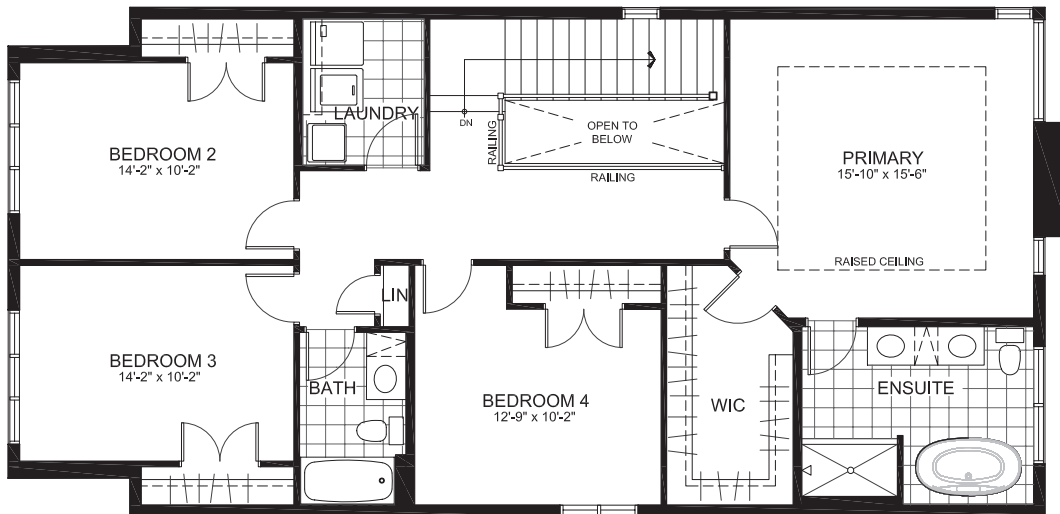

Copperwood
KANATA
Estate

SUMMIT SERIES 36' SINGLES

THE ASHBY

2369 sq. ft.

(plus 430 sq. ft. of finished basement)

4 Bedrooms | 2.5 Bathrooms

GROUND FLOOR

THE ASHBY

SECOND

THE ASHBY

BASEMENT