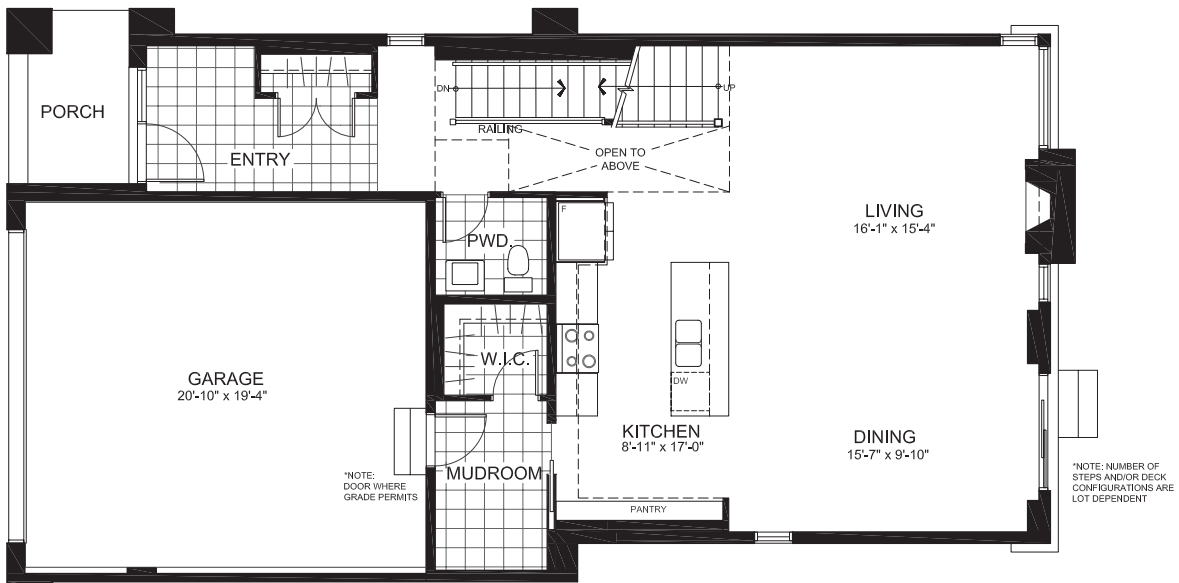

Copperwood
KANATA
Estate

SUMMIT SERIES 36' SINGLES

THE ASHBY

2369 sq. ft.

(plus 430 sq. ft. of finished basement)

4 Bedrooms | 2.5 Bathrooms

GROUND FLOOR

THE ASHBY

SECOND

THE ASHBY

BASEMENT