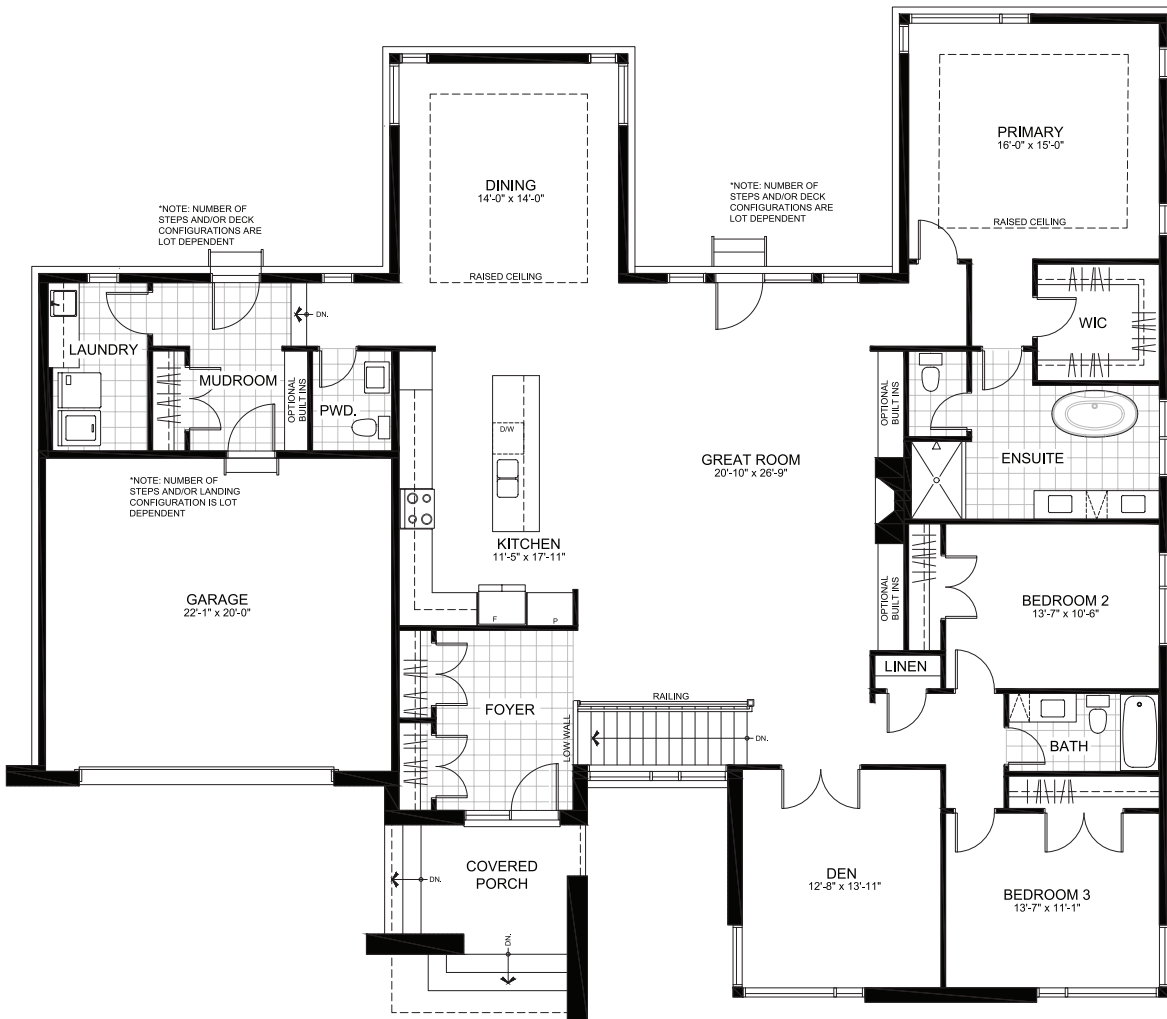

MAPLE CREEK
ESTATES

THE LORIMER

2818 sq. ft.

3 Bedrooms | 2.5 Bathrooms

GROUND FLOOR

MAPLE CREEK
ESTATES

THE LORIMER

BASEMENT