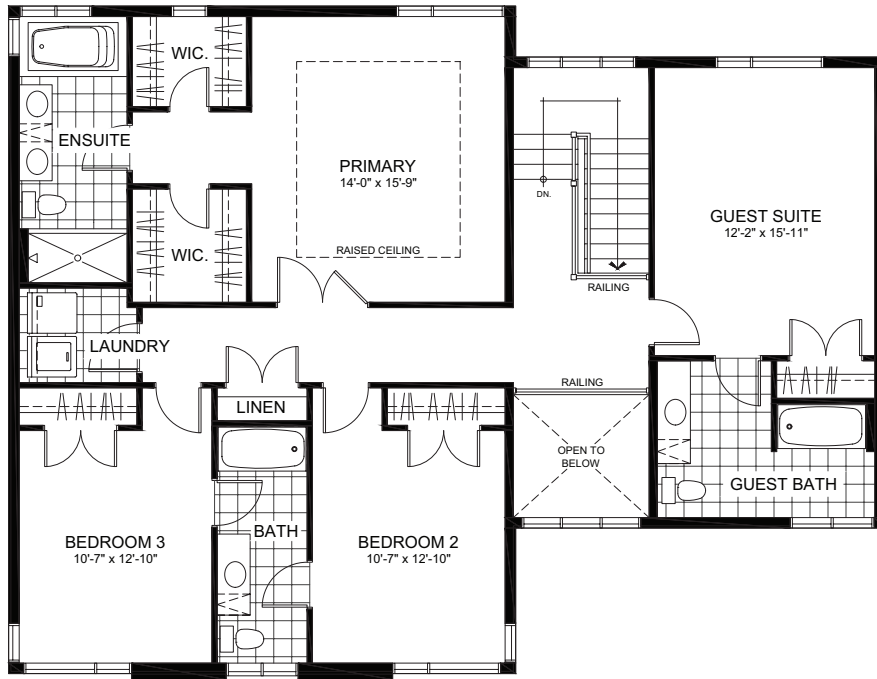

MAPLE CREEK
ESTATES

THE SULLIVAN

3432 sq. ft.

4 Bedrooms | 3.5 Bathrooms

GROUND FLOOR

MAPLE CREEK
ESTATES

THE SULLIVAN

SECOND

MAPLE CREEK
ESTATES

THE SULLIVAN

BASEMENT