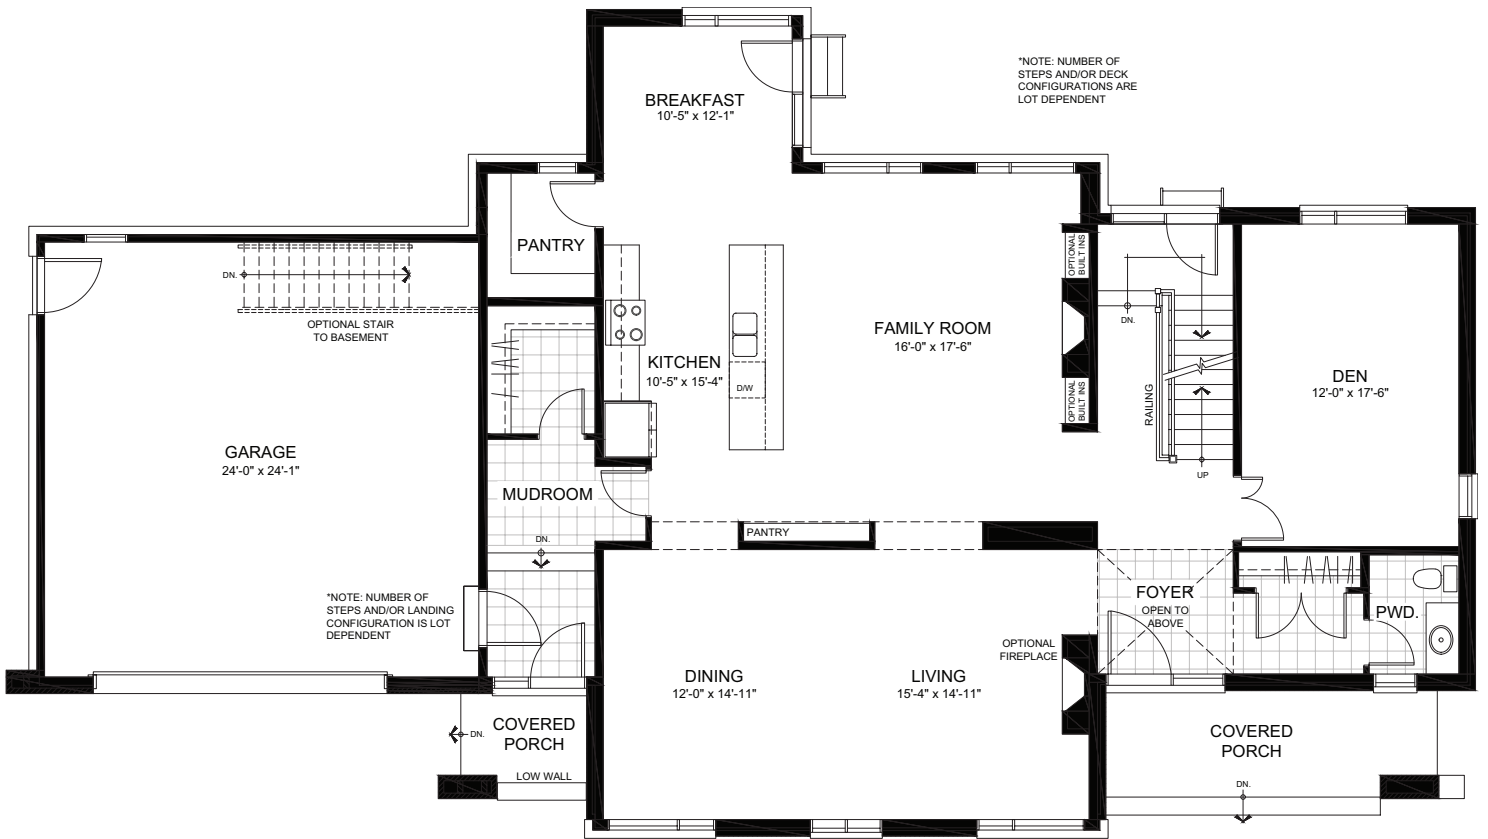

MAPLE CREEK
ESTATES

THE SULLIVAN

3432 sq. ft.

4 Bedrooms | 3.5 Bathrooms

GROUND FLOOR

MAPLE CREEK
ESTATES

THE SULLIVAN

SECOND

MAPLE CREEK
ESTATES

THE SULLIVAN

BASEMENT