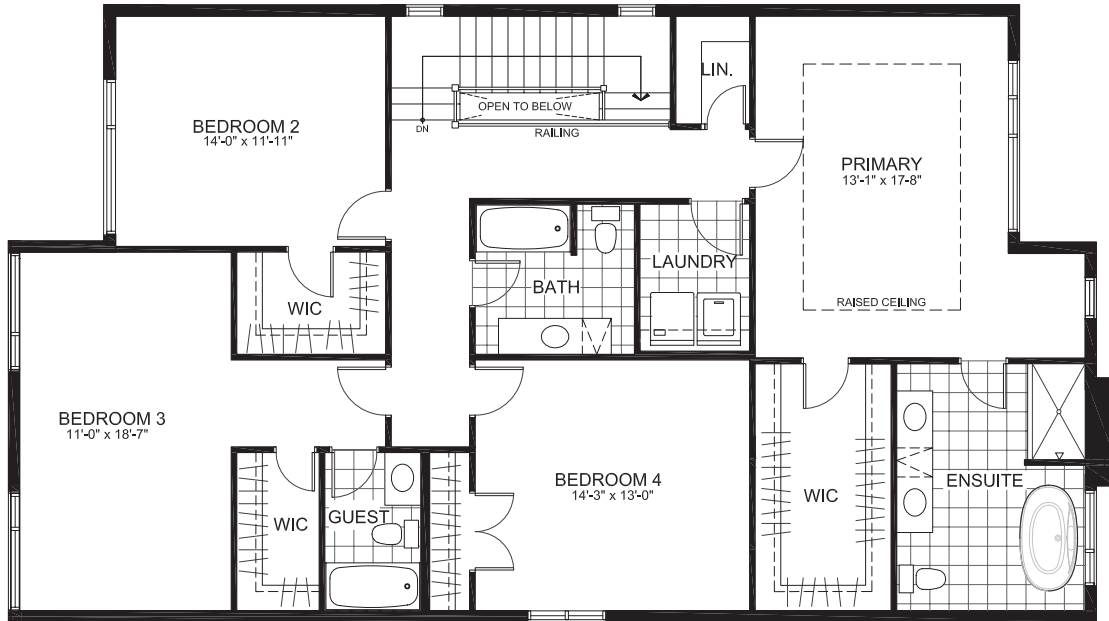

CAMBRIAN SERIES 42' SINGLES

THE BRENT

2959 sq. ft.

(plus 534 sq. ft. of finished basement)

4 Bedrooms | 3.5 Bathrooms

GROUND FLOOR

THE BRENT

SECOND FLOOR

THE BRENT

BASEMENT