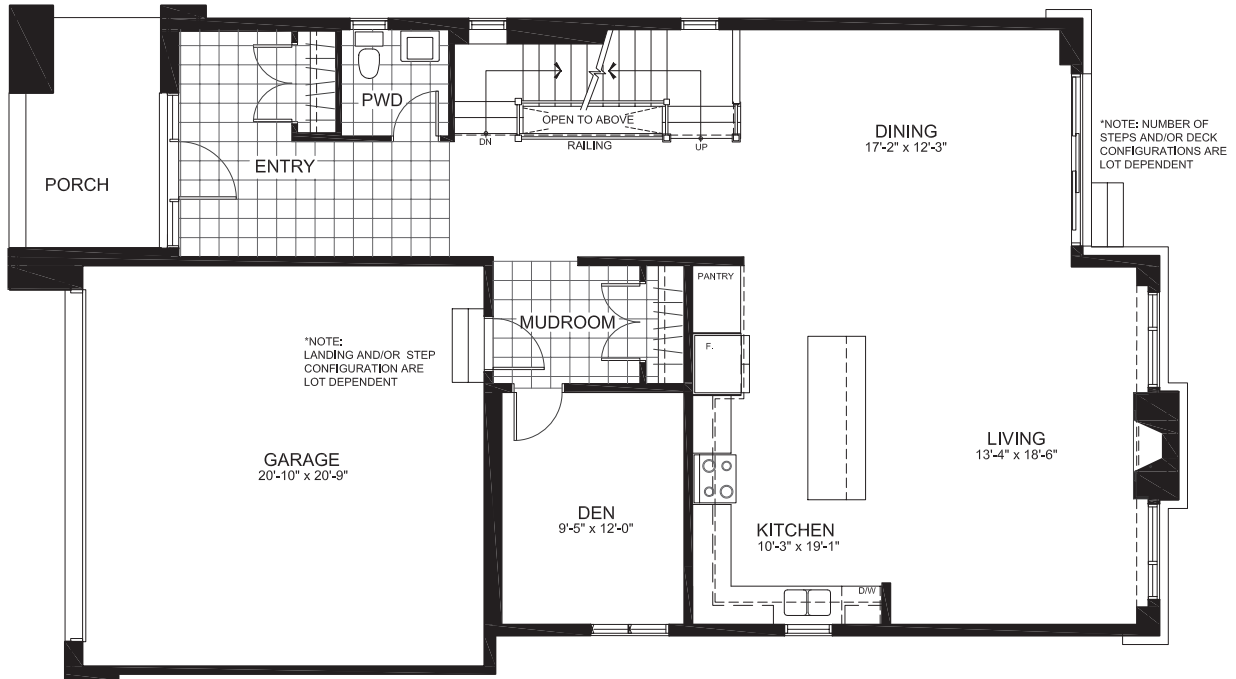

CAMBRIAN SERIES 42' SINGLES

THE BRENT

2959 sq. ft.

(plus 534 sq. ft. of finished basement)

4 Bedrooms | 3.5 Bathrooms

GROUND FLOOR

THE BRENT

SECOND FLOOR

THE BRENT

BASEMENT