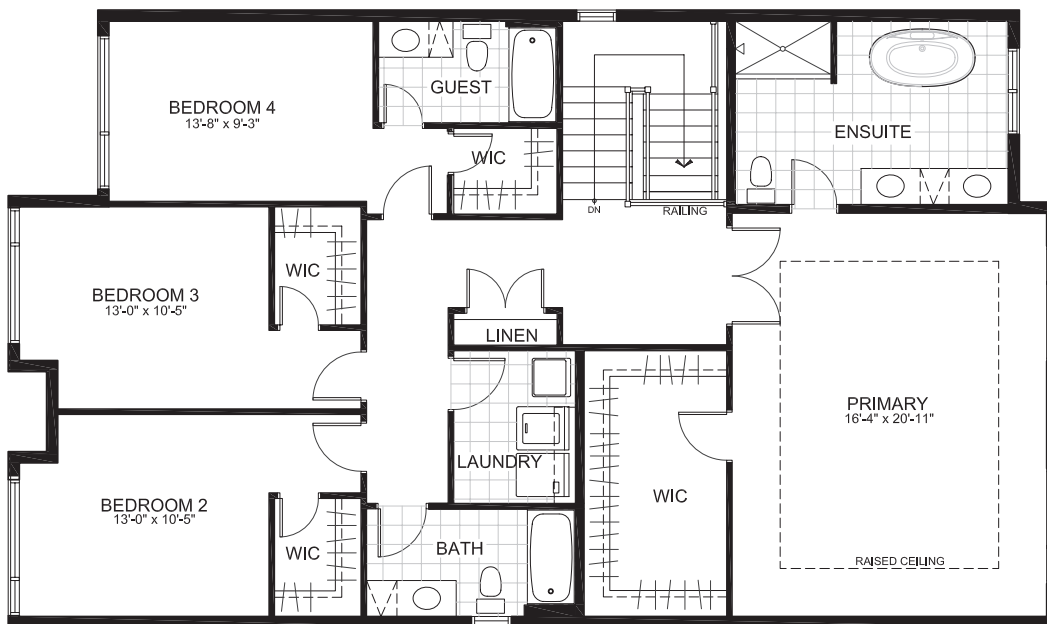

Copperwood
KANATA
Estate

CAMBRIAN SERIES 42' SINGLES

THE ESMONDE

2986 sq. ft.

(plus 440 sq. ft. of finished basement)

4 Bedrooms | 3.5 Bathrooms

GROUND FLOOR

THE ESMONDE

SECOND FLOOR

THE ESMONDE

BASEMENT