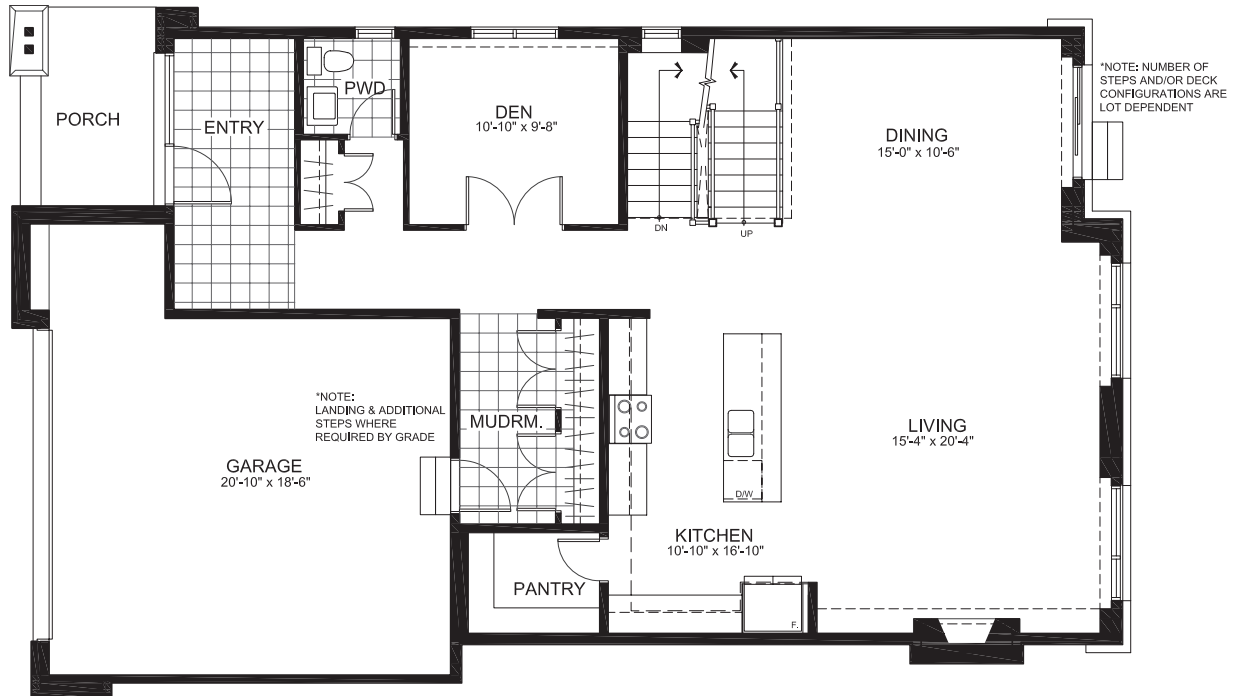

Copperwood
KANATA
Estate

CAMBRIAN SERIES 42' SINGLES

THE ESMONDE

2986 sq. ft.

(plus 440 sq. ft. of finished basement)

4 Bedrooms | 3.5 Bathrooms

GROUND FLOOR

THE ESMONDE

SECOND FLOOR

THE ESMONDE

BASEMENT