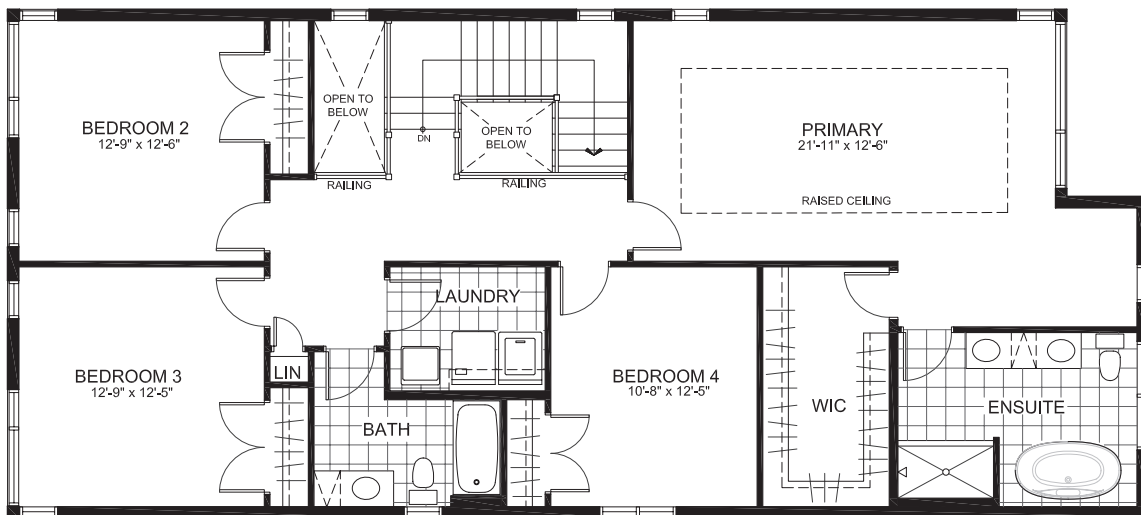

Copperwood
Estate KANATA

SUMMIT SERIES 36' SINGLES

THE IRONDALE

2734 sq. ft.

(plus 446 sq. ft. of finished basement)

4 Bedrooms | 2.5-3.5 Bathrooms (layout dependent)

GROUND FLOOR

THE IRONDALE

SECOND

SECOND ALT

THE IRONDALE

BASEMENT