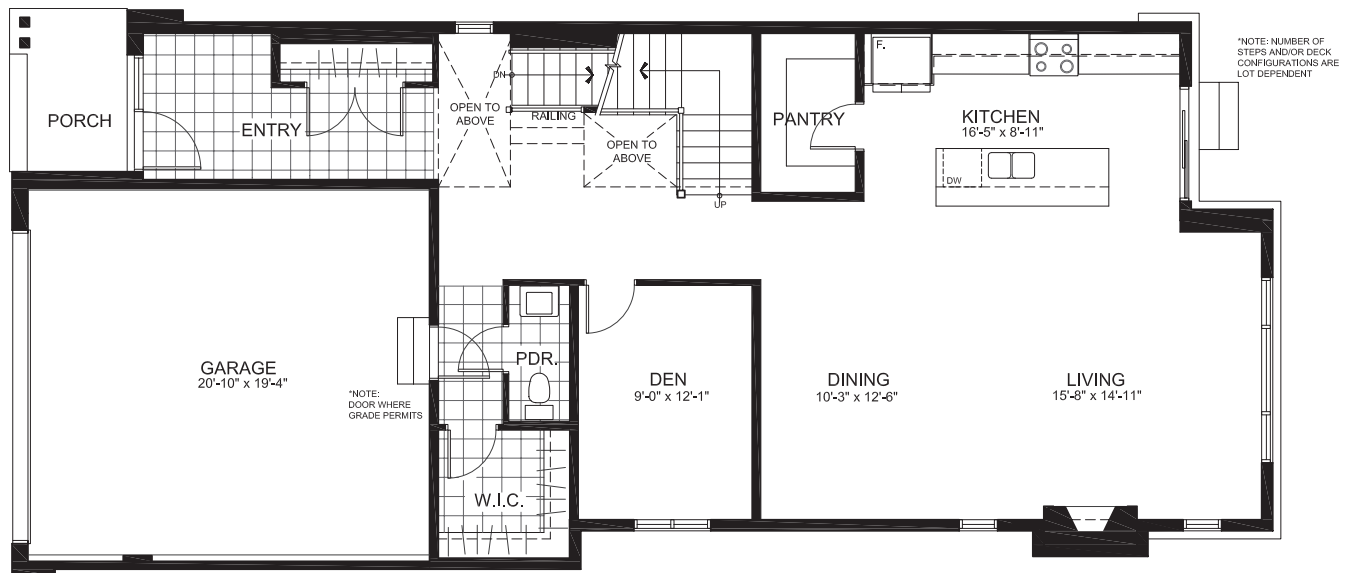

Copperwood
Estate KANATA

SUMMIT SERIES 36' SINGLES

THE IRONDALE

2734 sq. ft.

(plus 446 sq. ft. of finished basement)

4 Bedrooms | 2.5-3.5 Bathrooms (layout dependent)

GROUND FLOOR

THE IRONDALE

SECOND

SECOND ALT

THE IRONDALE

BASEMENT