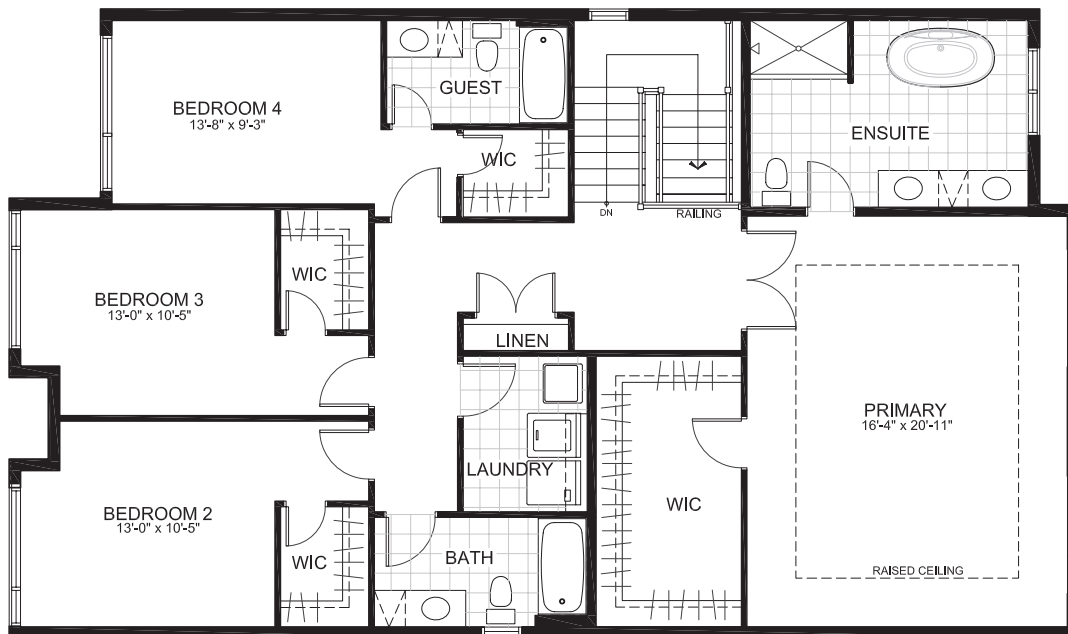

CAMBRIAN SERIES 42' SINGLES

THE ESMONDE

2986 sq. ft.

(plus 440 sq. ft. of finished basement)

4 Bedrooms | 3.5 Bathrooms

GROUND FLOOR

THE ESMONDE

SECOND FLOOR

THE ESMONDE

BASEMENT