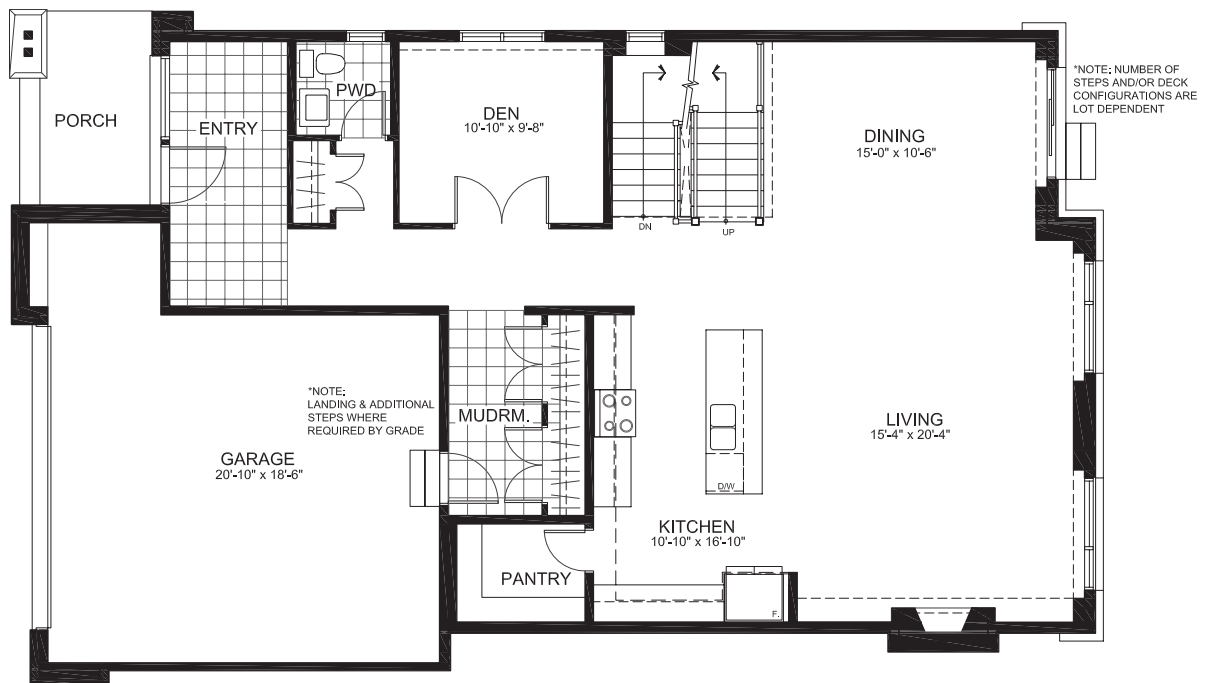

CAMBRIAN SERIES 42' SINGLES

THE ESMONDE

2986 sq. ft.

(plus 440 sq. ft. of finished basement)

4 Bedrooms | 3.5 Bathrooms

GROUND FLOOR

THE ESMONDE

SECOND FLOOR

THE ESMONDE

BASEMENT