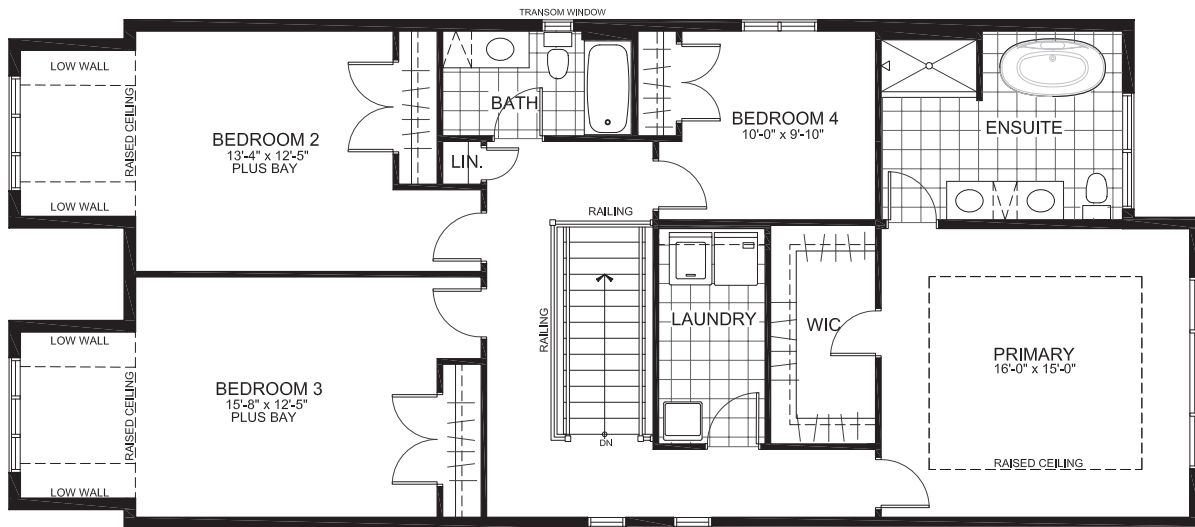

McNEELY LANDING

36' SERIES

THE STIRLING

2687 sq. ft.

4 Bedrooms | 2.5 Bathrooms

GROUND FLOOR

McNEELY LANDING

THE STIRLING

SECOND FLOOR

McNEELY LANDING

THE STIRLING

BASEMENT