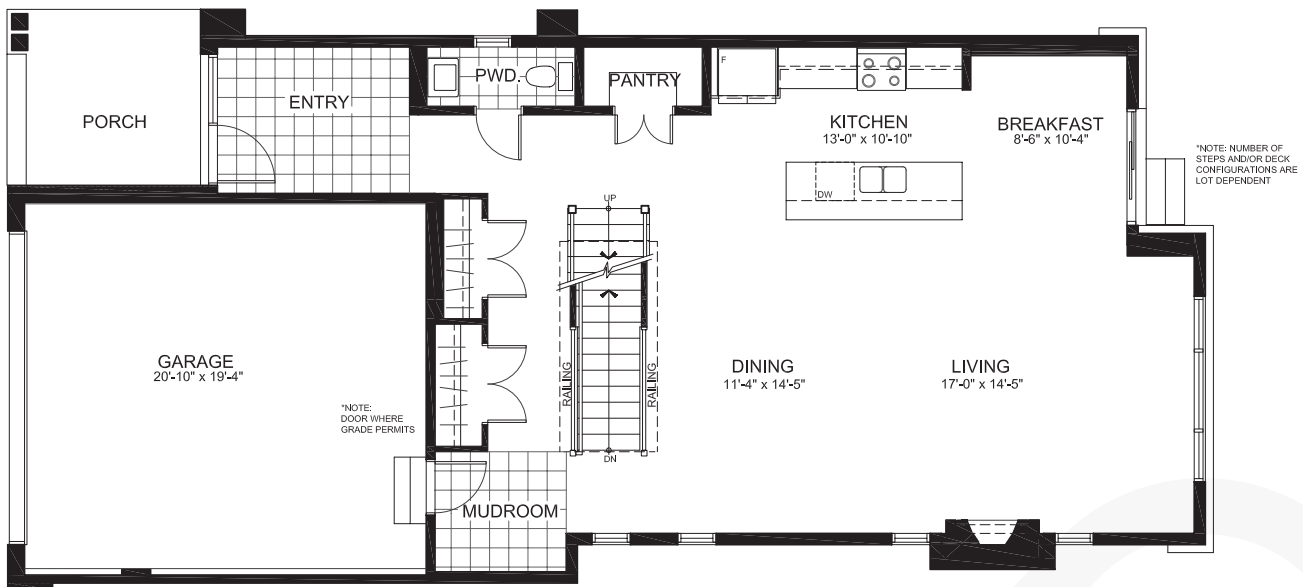

McNEELY LANDING

36' SERIES

THE STIRLING

2687 sq. ft.

4 Bedrooms | 2.5 Bathrooms

GROUND FLOOR

McNEELY LANDING

THE STIRLING

SECOND FLOOR

McNEELY LANDING

THE STIRLING

BASEMENT