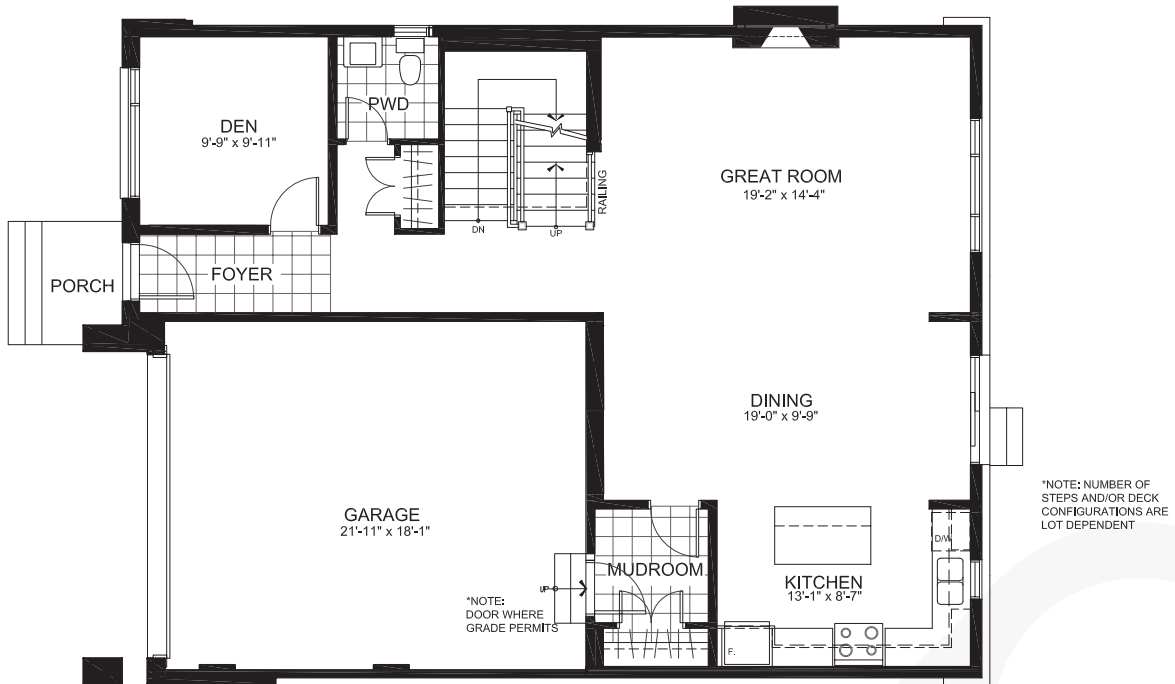

McNEELY LANDING

42' SERIES

THE WESTPORT

2248 sq. ft.

4 Bedrooms | 2.5 Bathrooms

GROUND FLOOR

McNEELY LANDING

THE WESTPORT

SECOND FLOOR

McNEELY LANDING

THE WESTPORT

BASEMENT