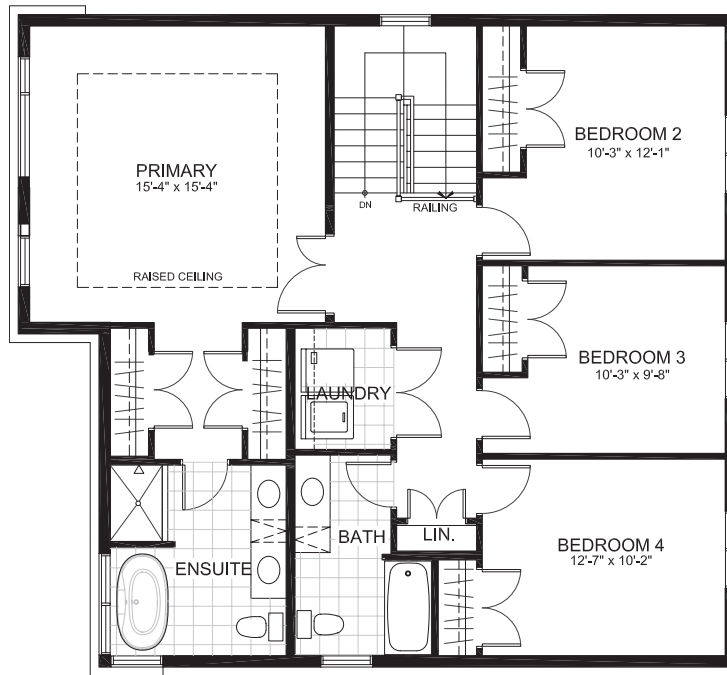

McNEELY LANDING

42' SERIES

THE WESTPORT

2248 sq. ft.

4 Bedrooms | 2.5 Bathrooms

GROUND FLOOR

McNEELY LANDING

THE WESTPORT

SECOND FLOOR

McNEELY LANDING

THE WESTPORT

BASEMENT