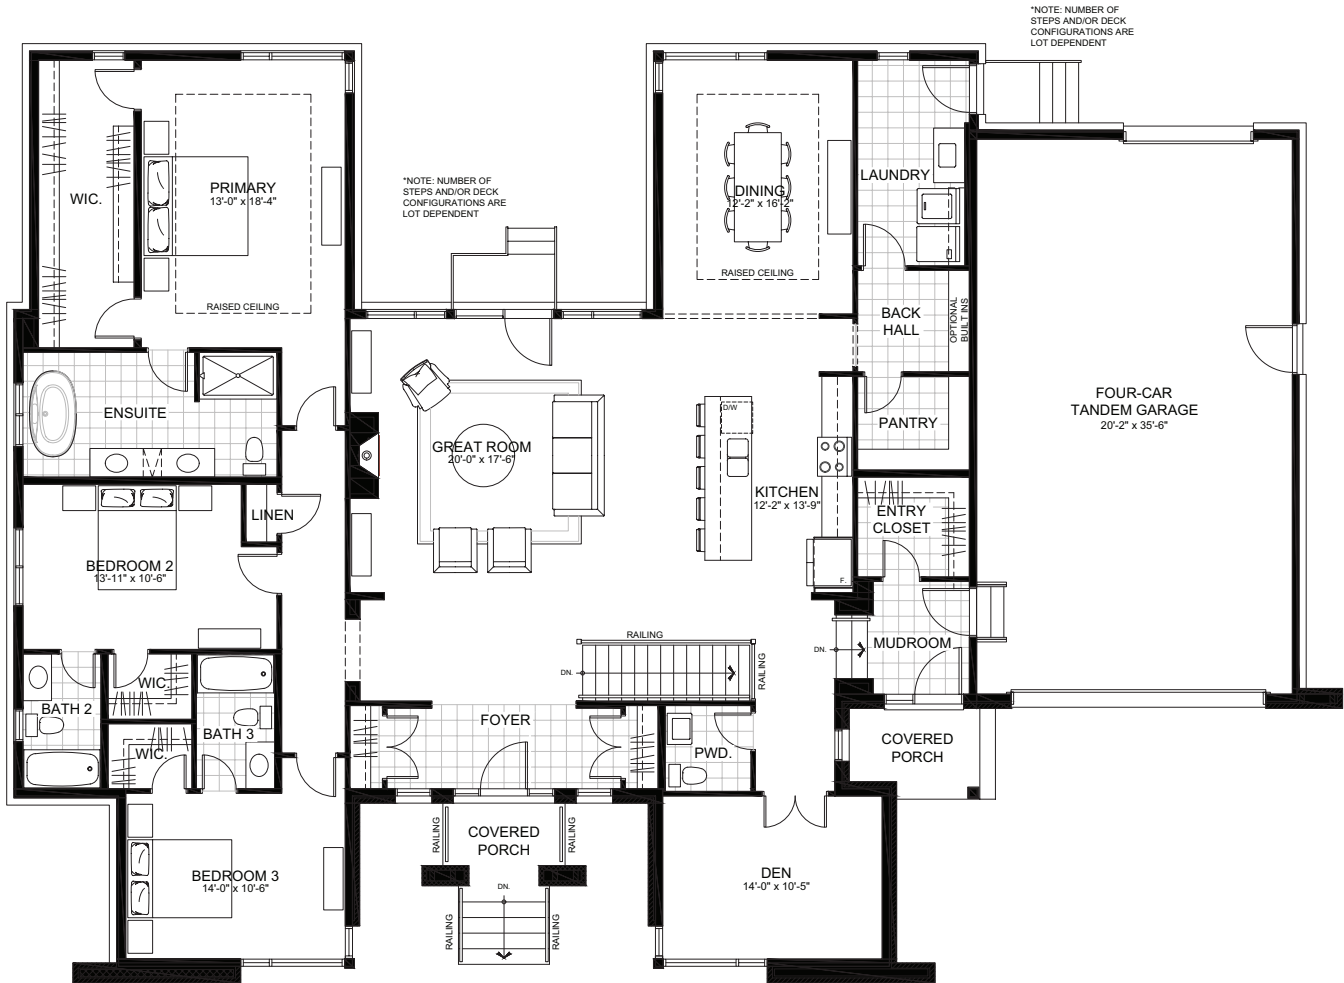

MAPLE CREEK
ESTATES

THE RICHARDSON

2926 sq. ft.

3 Bedrooms | 3.5 Bathrooms

GROUND FLOOR

MAPLE CREEK
ESTATES

THE RICHARDSON

BASEMENT