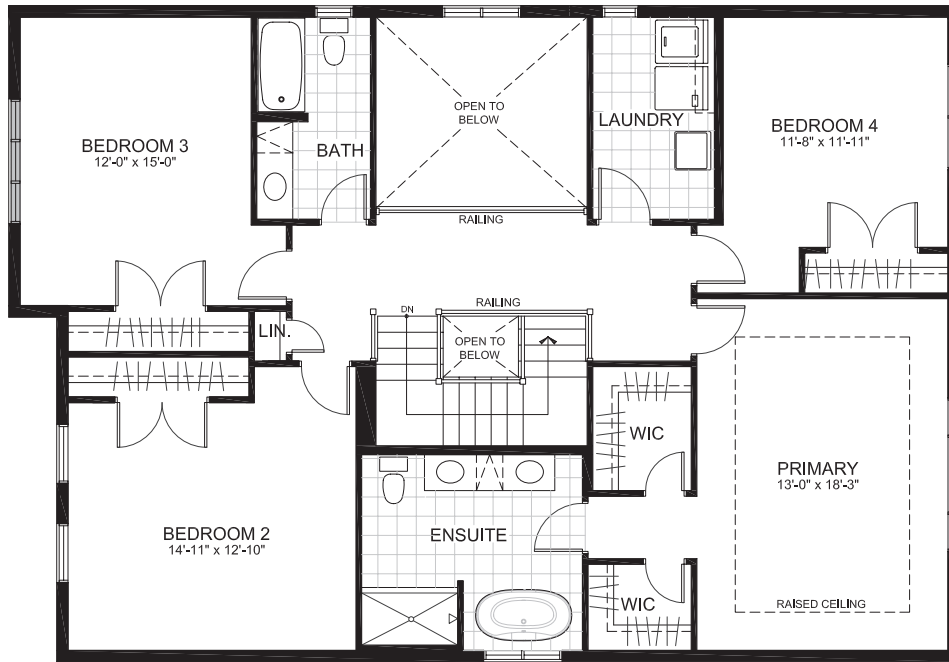

STINSON PLACE

CAMBRIAN SERIES 42' SINGLES

THE BADDOW

2832 sq. ft.

4 Bedrooms | 2.5 Bathrooms

GROUND FLOOR

STINSON PLACE

THE BADDOW

SECOND

STINSON PLACE

THE BADDOW

BASEMENT