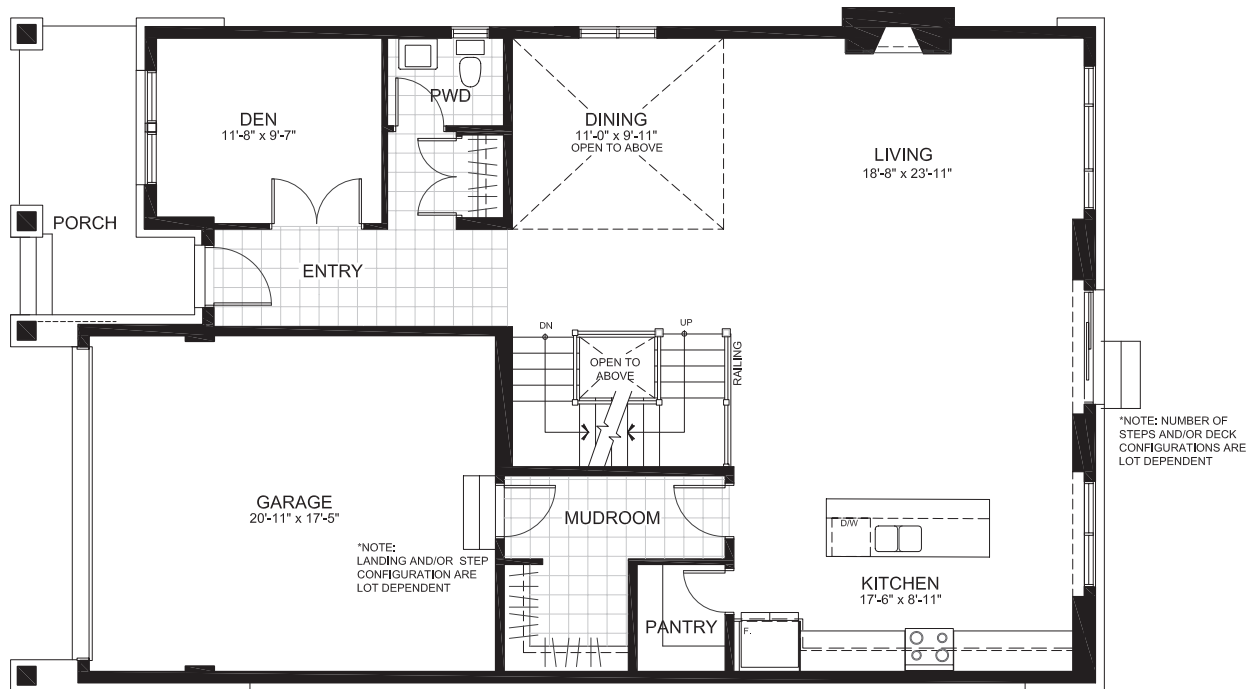

STINSON PLACE

CAMBRIAN SERIES 42' SINGLES

THE BADDOW

2832 sq. ft.

4 Bedrooms | 2.5 Bathrooms

GROUND FLOOR

STINSON PLACE

THE BADDOW

SECOND

STINSON PLACE

THE BADDOW

BASEMENT